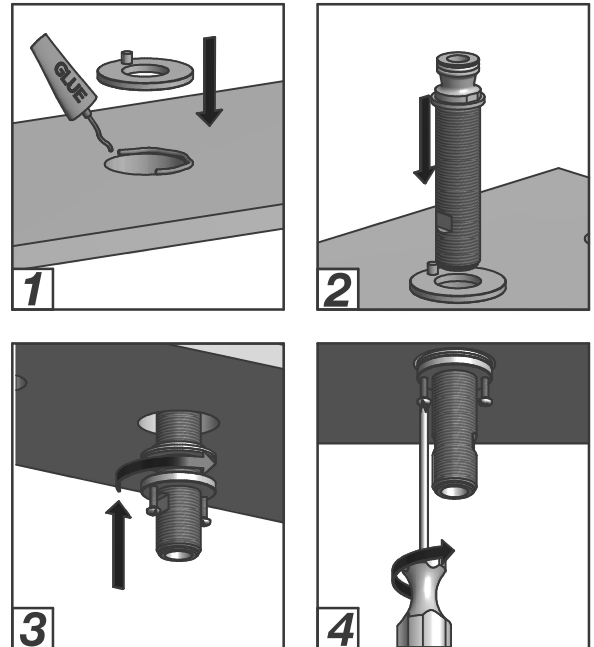

Installation