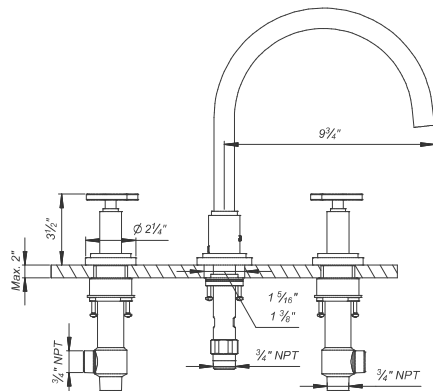

Before connecting the faucet to the water supply, flush the tubing thoroughly to eliminate any residue.

**Required installation tools.**

Provided		Not provided	
	Allen wrench		Phillips Screw Driver
	Aerator tool		Adjustable wrench
	NEOPERL		Teflon tape