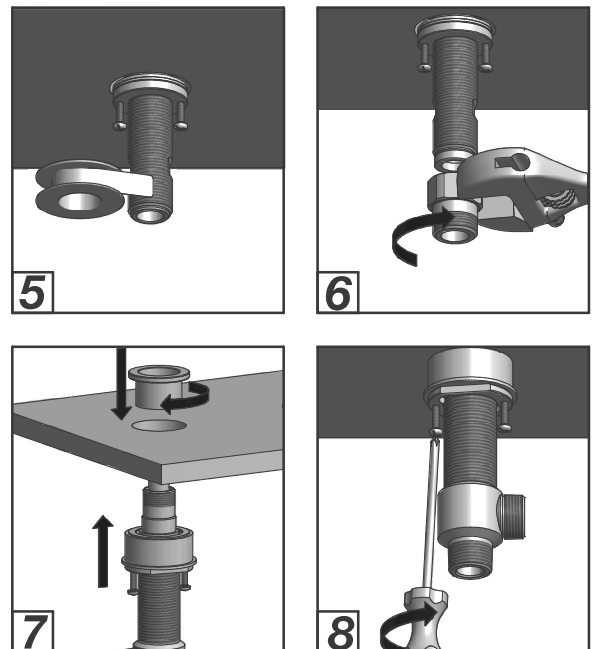

Installation