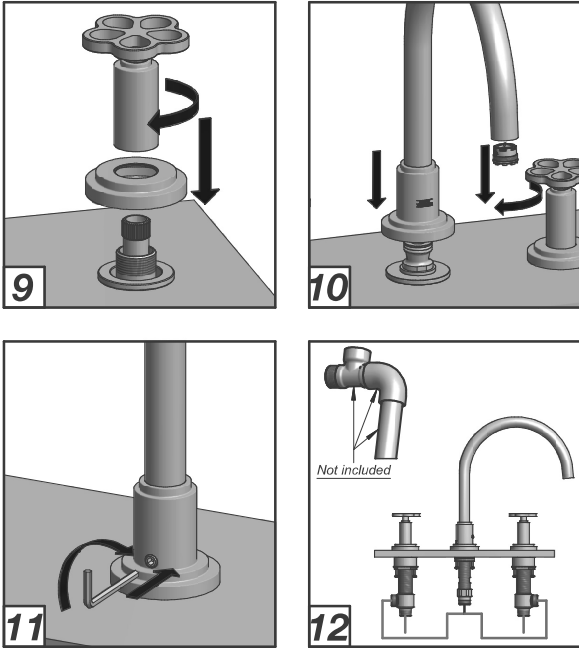

Before connecting the faucet to the water supply, flush the tubing thoroughly to eliminate any residue.

**Required installation tools.**

Provided		Not provided	
	Allen wrench		Phillips Screw Driver
	Aerator tool		Adjustable wrench
	NEOPERL		Teflon tape

FRANZ VIEGENER

Industrial Chic - Line J1

Installation

FRANZ VIEGENER

Industrial Chic - Line J1

Installation

Installation

FV133/J1,0

(Optional / not included)  
Hand Shower, diverter valve  
& complete handle.