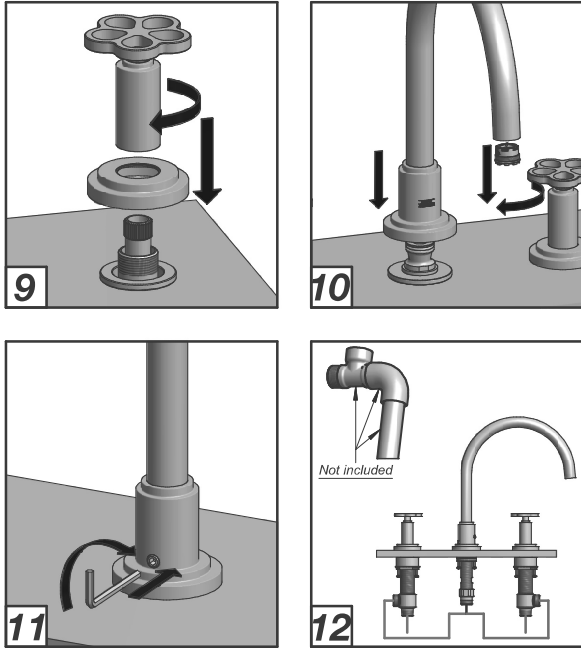

Before connecting the faucet to the water supply, flush the tubing thoroughly to eliminate any residue.

Required installation tools.

Provided		Not provided	
Allen wrench	Phillips Screw Driver	Adjustable wrench	Teflon tape
Aerator tool			

FRANZ VIEGENER

Industrial Chic - Line J1

Installation

FRANZ VIEGENER

Industrial Chic - Line J1

Installation

Installation

FV133/J1,0

(Optional / not included)
Hand Shower, diverter valve
& complete handle.