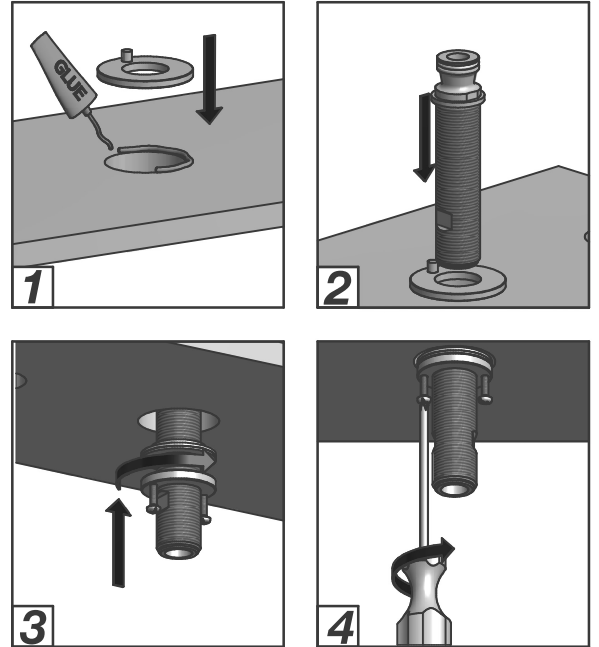

Installation