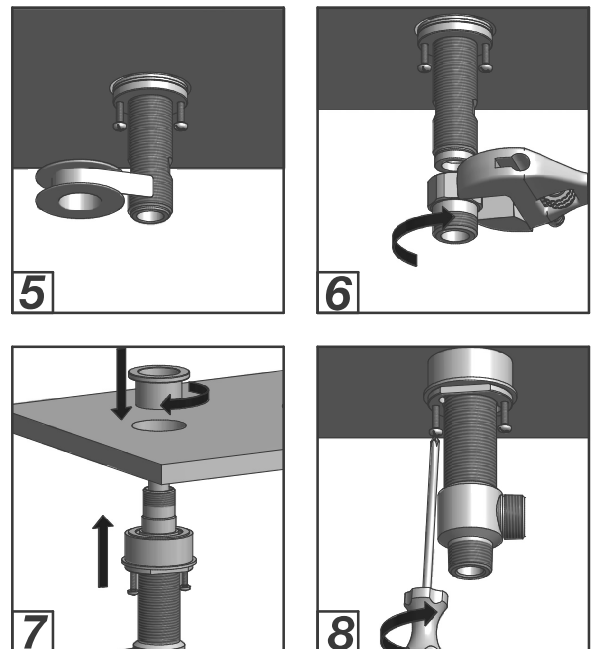

Installation