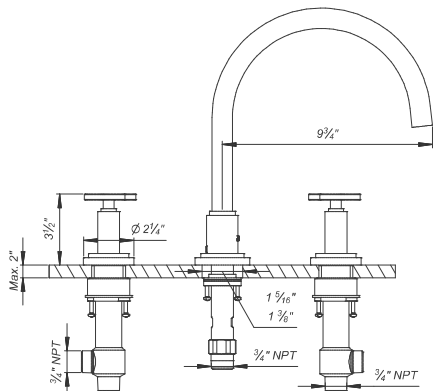

Before connecting the faucet to the water supply, flush the tubing thoroughly to eliminate any residue.

Required installation tools.

Provided		Not provided	
Allen wrench	Phillips Screw Driver	Adjustable wrench	Teflon tape
Aerator tool			