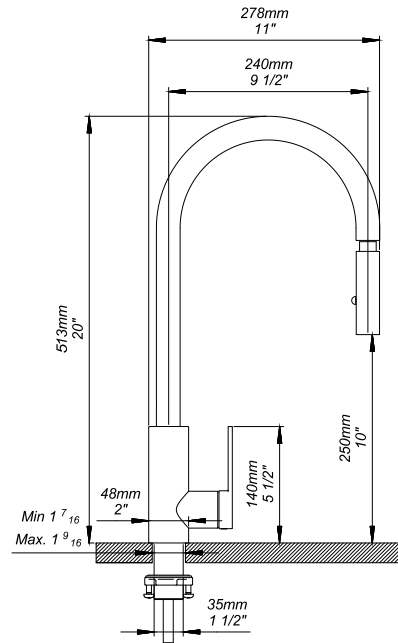

FV412/K5

Single handle deck mounted kitchen mixer with pullout sprayer. Flexible hose included
Monocomando de cocina con rociador extraíble. Manguera flexible incluida

FRANZ
VIEGENER

FEATURES

CARACTERÍSTICAS

COLOR / FINISHES

COLOR / ACABADOS

FLOW RATE

CAUDAL

- Maximum flow rate through spray & aireator 1.6 gpm (6,0 l/min).
Caudal máximo por pico y aireador 1.6 gpm (6,0 l/min).

ITEM DETAILS

DETALLE DE PRODUCTO

COMPLIANCE