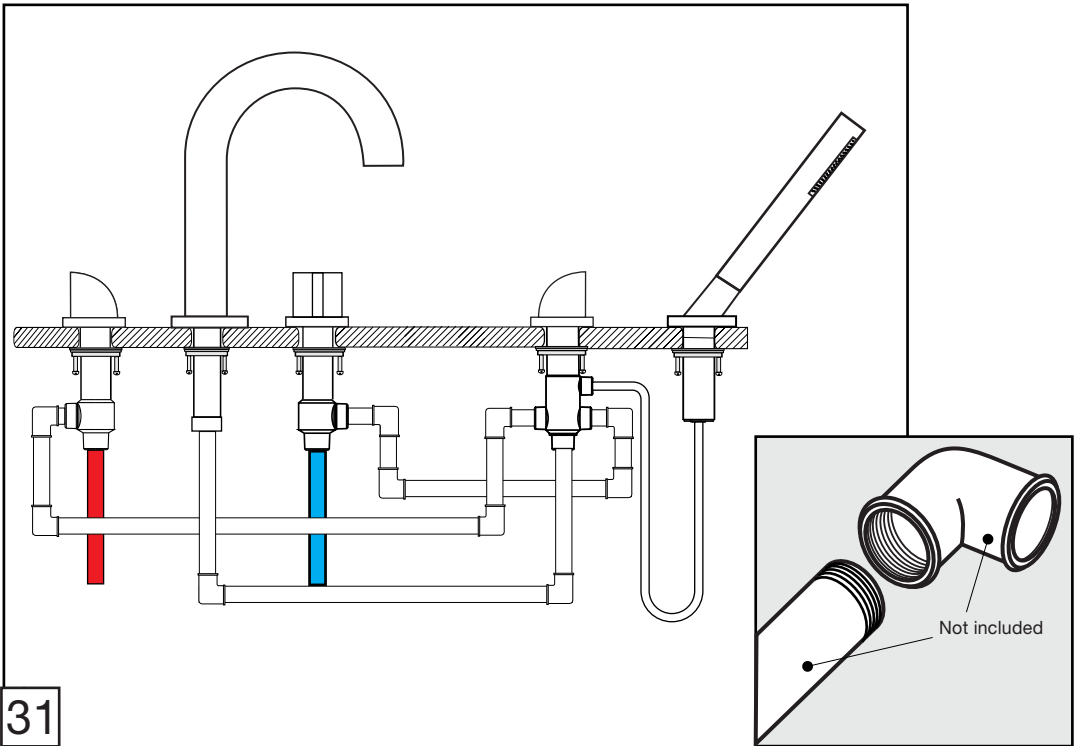

Required installation tools.

Provided.

Allen wrench

Not provided.

Phillips
Screwdriver

Adjustable
wrench

Sealant
tape

Edge Roman tub Faucets - Line J3 & J3D

FV210/J3 & J3D

Roman tub faucet plus

Handle installation:

Edge Roman tub Faucets - Line J3 & J3D

FRANZ VIEGENER

A FV S.A. company.

4000 Porett Drive • Gurnee Illinois 60031

Phone 847-244-1234 / Fax 847-244-1259