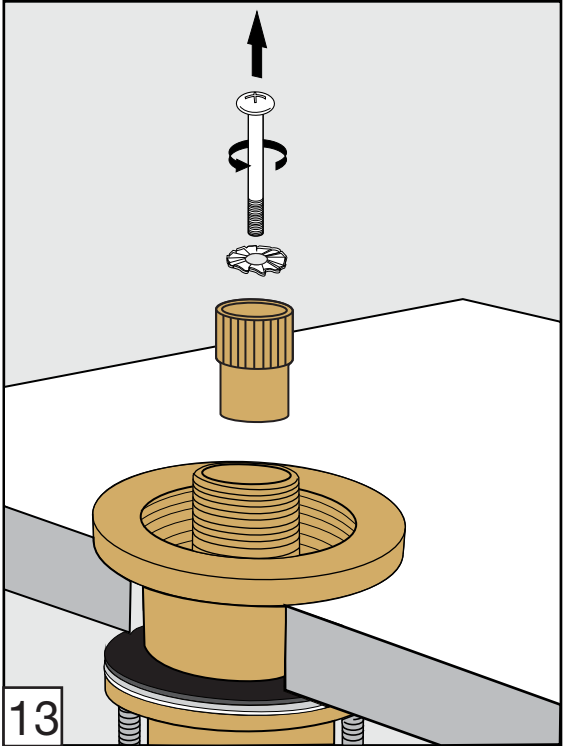

Required installation tools.

Provided.

Allen wrench

Not provided.

Phillips
Screwdriver

Adjustable
wrench

Sealant
tape

Edge Roman tub Faucets - Line J3 & J3D

FV210/J3 & J3D

Roman tub faucet plus

Handle installation:

Edge Roman tub Faucets - Line J3 & J3D

FRANZ VIEGENER

A FV S.A. company.

4000 Porett Drive • Gurnee Illinois 60031

Phone 847-244-1234 / Fax 847-244-1259