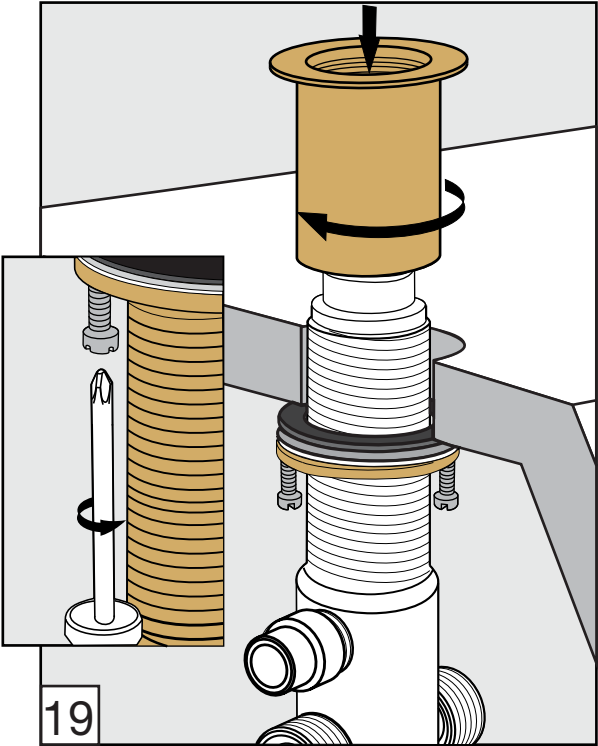

Required installation tools.

Provided.

Allen wrench

Not provided.

Phillips
Screwdriver

Adjustable
wrench

Sealant
tape

Edge Roman tub Faucets - Line J3 & J3D

FV210/J3 & J3D

Roman tub faucet plus

Handle installation:

Edge Roman tub Faucets - Line J3 & J3D

FRANZ VIEGENER

A FV S.A. company.

4000 Porett Drive • Gurnee Illinois 60031

Phone 847-244-1234 / Fax 847-244-1259