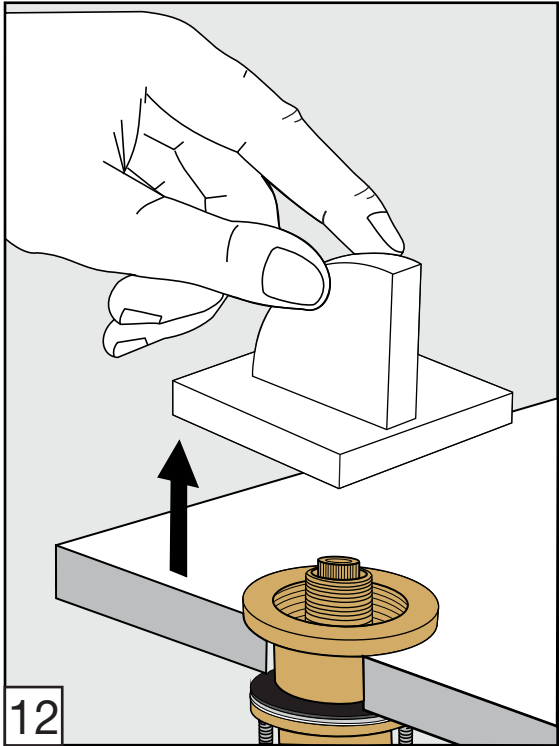

Required installation tools.

Provided.

Allen wrench

Not provided.

Phillips
Screwdriver

Adjustable
wrench

Sealant
tape

Edge Roman tub Faucets - Line J3 & J3D

FV210/J3 & J3D

Roman tub faucet plus

Handle installation:

Edge Roman tub Faucets - Line J3 & J3D

FRANZ VIEGENER

A FV S.A. company.

4000 Porett Drive • Gurnee Illinois 60031

Phone 847-244-1234 / Fax 847-244-1259