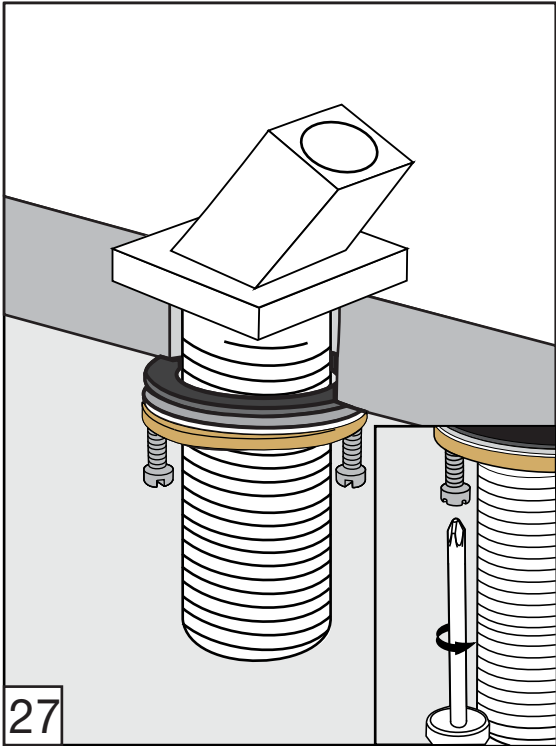

Required installation tools.

Provided.

Allen wrench

Not provided.

Phillips
Screwdriver

Adjustable
wrench

Sealant
tape

Edge Roman tub Faucets - Line J3 & J3D

FV210/J3 & J3D

Roman tub faucet plus

Handle installation:

Edge Roman tub Faucets - Line J3 & J3D

FRANZ VIEGENER

A FV S.A. company.

4000 Porett Drive • Gurnee Illinois 60031

Phone 847-244-1234 / Fax 847-244-1259