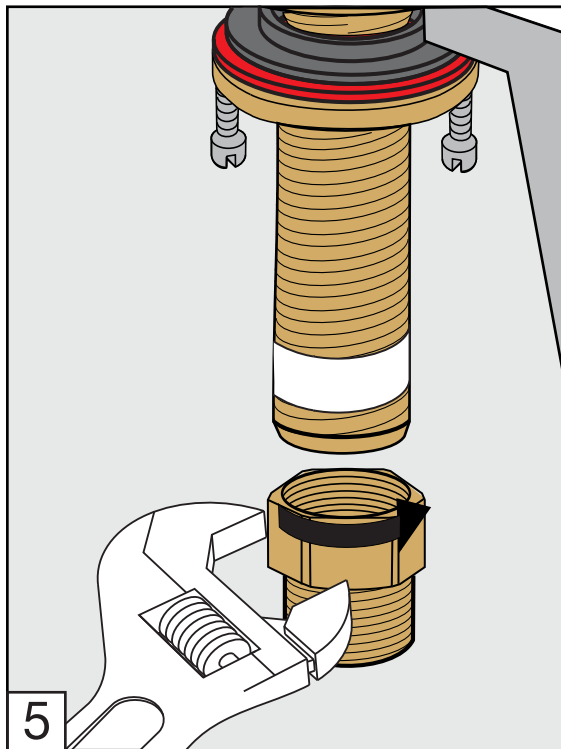

Required installation tools.

Provided.

Allen wrench

Not provided.

Phillips
Screwdriver

Adjustable
wrench

Sealant
tape

Edge Roman tub Faucets - Line J3 & J3D

FV210/J3 & J3D

Roman tub faucet plus

Handle installation:

Edge Roman tub Faucets - Line J3 & J3D

FRANZ VIEGENER

A FV S.A. company.

4000 Porett Drive • Gurnee Illinois 60031

Phone 847-244-1234 / Fax 847-244-1259