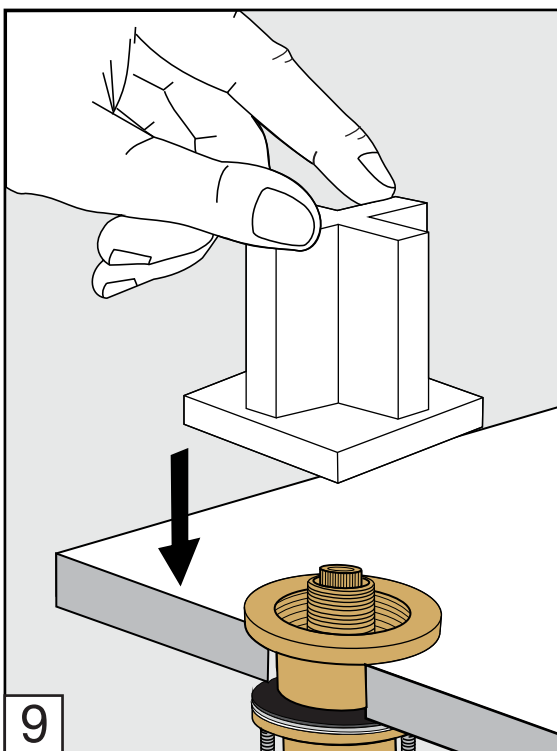

Required installation tools.

Provided.

Allen wrench

Not provided.

Phillips
Screwdriver

Adjustable
wrench

Sealant
tape

Edge Roman tub Faucets - Line J3 & J3D

FV210/J3 & J3D

Roman tub faucet plus

Handle installation:

Edge Roman tub Faucets - Line J3 & J3D

FRANZ VIEGENER

A FV S.A. company.

4000 Porett Drive • Gurnee Illinois 60031

Phone 847-244-1234 / Fax 847-244-1259