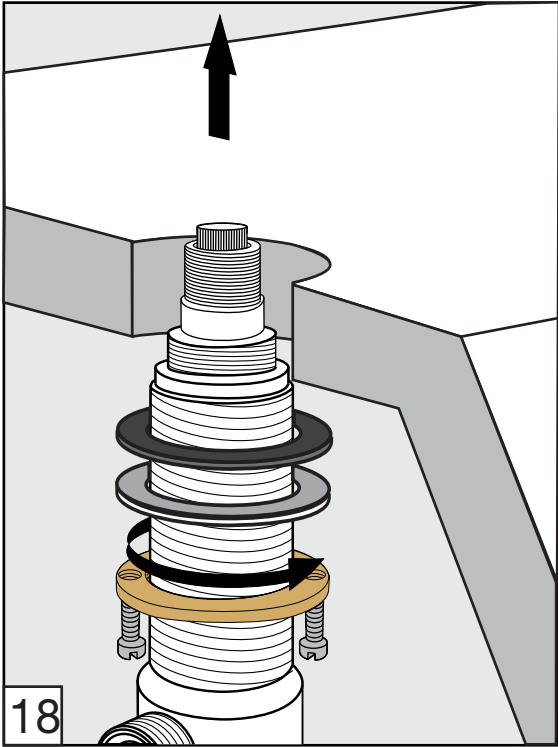

Required installation tools.

Provided.

Allen wrench

Not provided.

Phillips
Screwdriver

Adjustable
wrench

Sealant
tape

Edge Roman tub Faucets - Line J3 & J3D

FV210/J3 & J3D

Roman tub faucet plus

Handle installation:

Edge Roman tub Faucets - Line J3 & J3D

FRANZ VIEGENER

A FV S.A. company.

4000 Porett Drive • Gurnee Illinois 60031

Phone 847-244-1234 / Fax 847-244-1259