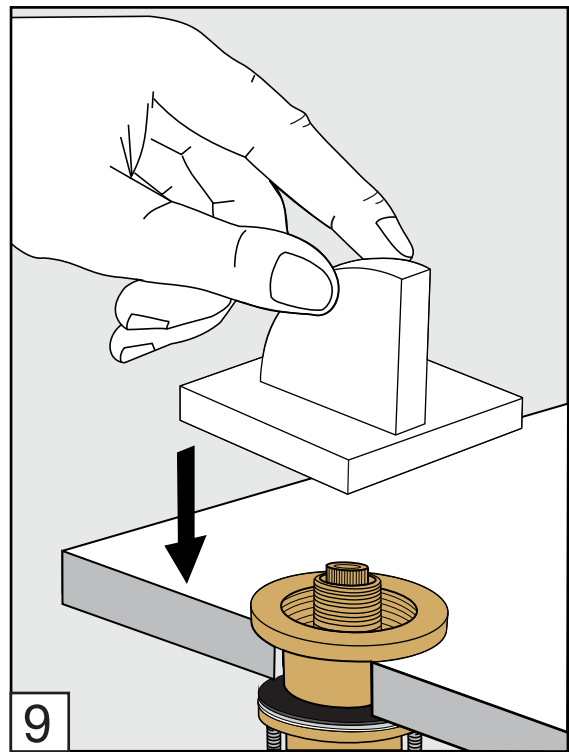

Required installation tools.

Provided.

Allen wrench

Not provided.

Phillips
Screwdriver

Adjustable
wrench

Sealant
tape

Edge Roman tub Faucets - Line J3 & J3D

FV210/J3 & J3D

Roman tub faucet plus

Handle installation:

Edge Roman tub Faucets - Line J3 & J3D

FRANZ VIEGENER

A FV S.A. company.

4000 Porett Drive • Gurnee Illinois 60031

Phone 847-244-1234 / Fax 847-244-1259