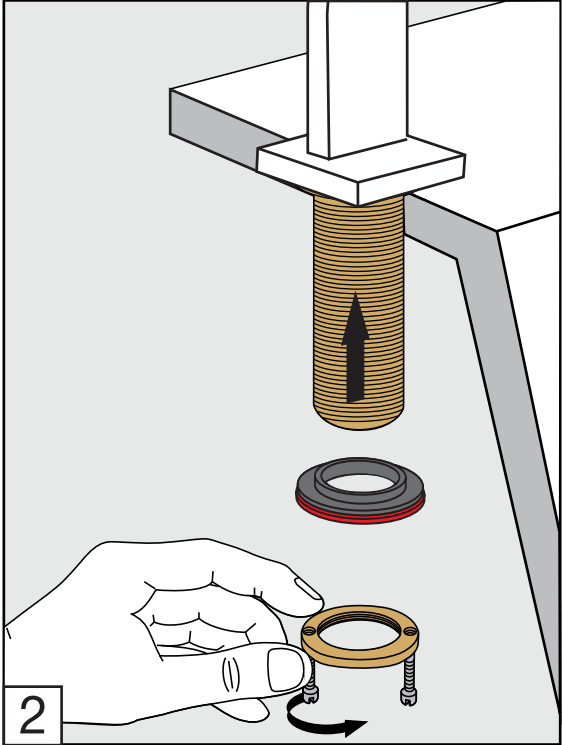

Required installation tools.

Provided.

Allen wrench

Not provided.

Phillips
Screwdriver

Adjustable
wrench

Sealant
tape

Edge Roman tub Faucets - Line J3 & J3D

FV210/J3 & J3D

Roman tub faucet plus

Handle installation:

Edge Roman tub Faucets - Line J3 & J3D

FRANZ VIEGENER

A FV S.A. company.

4000 Porett Drive • Gurnee Illinois 60031

Phone 847-244-1234 / Fax 847-244-1259