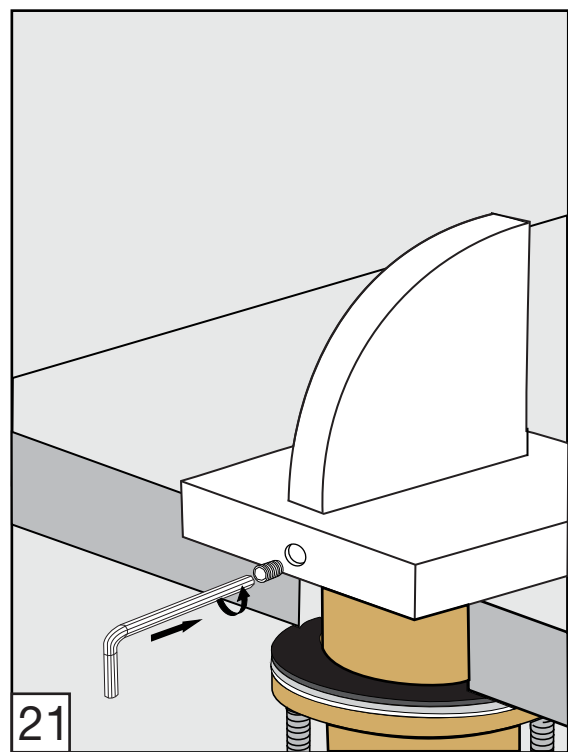

Required installation tools.

Provided.

Allen wrench

Not provided.

Phillips
Screwdriver

Adjustable
wrench

Sealant
tape

Edge Roman tub Faucets - Line J3 & J3D

FV210/J3 & J3D

Roman tub faucet plus

Handle installation:

Edge Roman tub Faucets - Line J3 & J3D

FRANZ VIEGENER

A FV S.A. company.

4000 Porett Drive • Gurnee Illinois 60031

Phone 847-244-1234 / Fax 847-244-1259