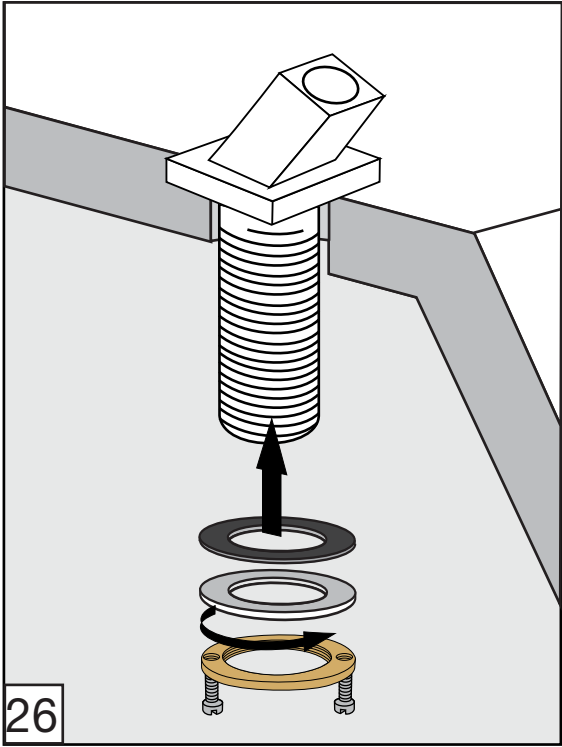

Required installation tools.

Provided.

Allen wrench

Not provided.

Phillips
Screwdriver

Adjustable
wrench

Sealant
tape

Edge Roman tub Faucets - Line J3 & J3D

FV210/J3 & J3D

Roman tub faucet plus

Handle installation:

Edge Roman tub Faucets - Line J3 & J3D

FRANZ VIEGENER

A FV S.A. company.

4000 Porett Drive • Gurnee Illinois 60031

Phone 847-244-1234 / Fax 847-244-1259