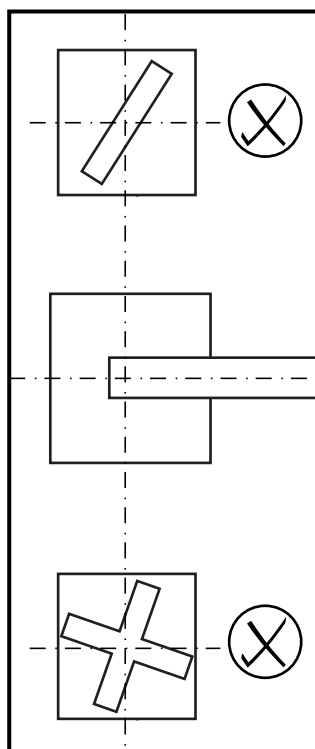

Required installation tools.

Provided.

Allen wrench

Not provided.

Phillips
Screwdriver

Adjustable
wrench

Sealant
tape

Edge Roman tub Faucets - Line J3 & J3D

FV210/J3 & J3D

Roman tub faucet plus

Handle installation:

Edge Roman tub Faucets - Line J3 & J3D

FRANZ VIEGENER

A FV S.A. company.

4000 Porett Drive • Gurnee Illinois 60031

Phone 847-244-1234 / Fax 847-244-1259