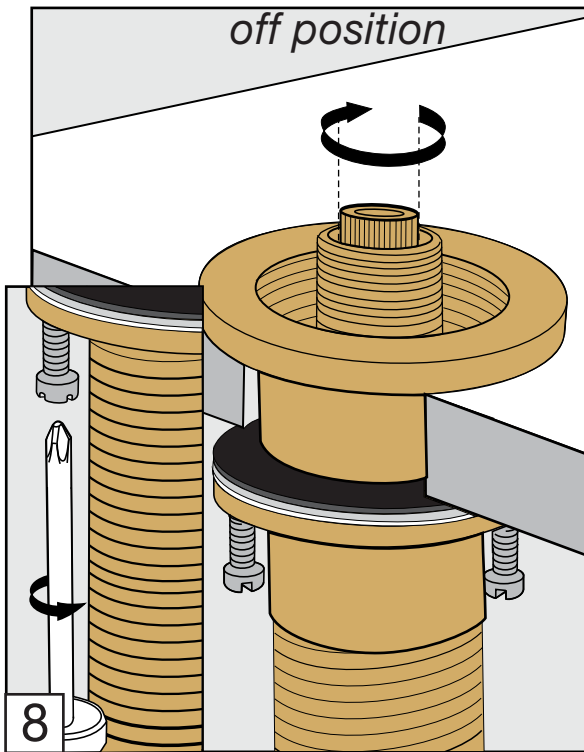

Required installation tools.

Provided.

Allen wrench

Not provided.

Phillips
Screwdriver

Adjustable
wrench

Sealant
tape

Edge Roman tub Faucets - Line J3 & J3D

FV210/J3 & J3D

Roman tub faucet plus

Handle installation:

Edge Roman tub Faucets - Line J3 & J3D

FRANZ VIEGENER

A FV S.A. company.

4000 Porett Drive • Gurnee Illinois 60031

Phone 847-244-1234 / Fax 847-244-1259