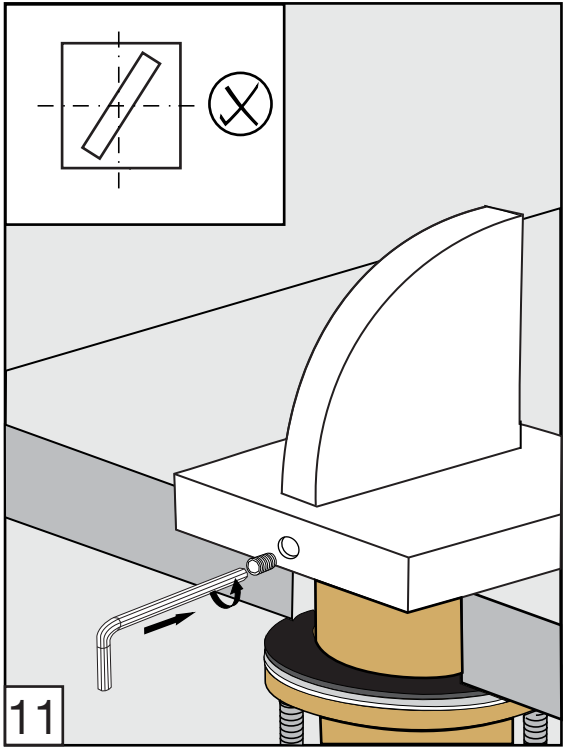

Required installation tools.

Provided.

Allen wrench

Not provided.

Phillips
Screwdriver

Adjustable
wrench

Sealant
tape

Edge Roman tub Faucets - Line J3 & J3D

FV210/J3 & J3D

Roman tub faucet plus

Handle installation:

Edge Roman tub Faucets - Line J3 & J3D

FRANZ VIEGENER

A FV S.A. company.

4000 Porett Drive • Gurnee Illinois 60031

Phone 847-244-1234 / Fax 847-244-1259