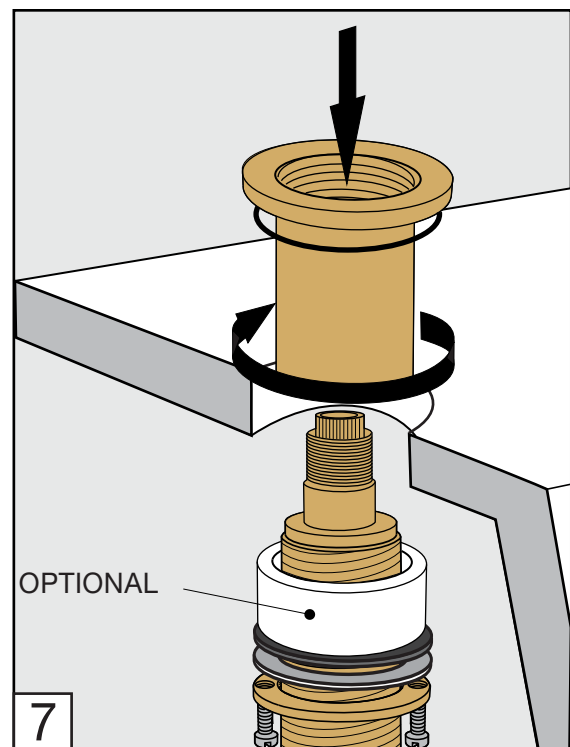

Required installation tools.

Provided.

Allen wrench

Not provided.

Phillips
Screwdriver

Adjustable
wrench

Sealant
tape

Edge Roman tub Faucets - Line J3 & J3D

FV210/J3 & J3D

Roman tub faucet plus

Handle installation:

Edge Roman tub Faucets - Line J3 & J3D

FRANZ VIEGENER

A FV S.A. company.

4000 Porett Drive • Gurnee Illinois 60031

Phone 847-244-1234 / Fax 847-244-1259