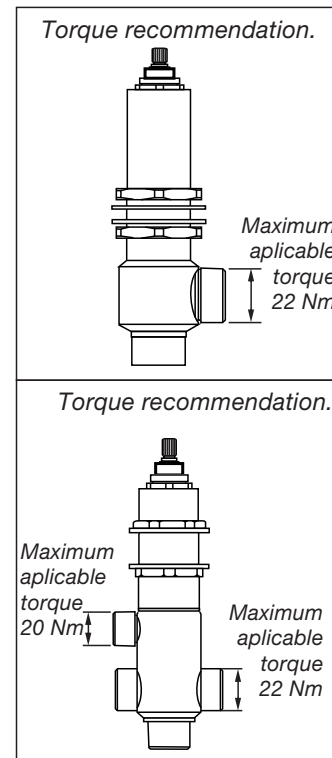

Required installation tools.

Provided.

Allen wrench

Not provided.

Phillips
Screwdriver

Adjustable
wrench

Sealant
tape

Edge Roman tub Faucets - Line J3 & J3D

FV210/J3 & J3D

Roman tub faucet plus

Handle installation:

Edge Roman tub Faucets - Line J3 & J3D

FRANZ VIEGENER

A FV S.A. company.

4000 Porett Drive • Gurnee Illinois 60031

Phone 847-244-1234 / Fax 847-244-1259