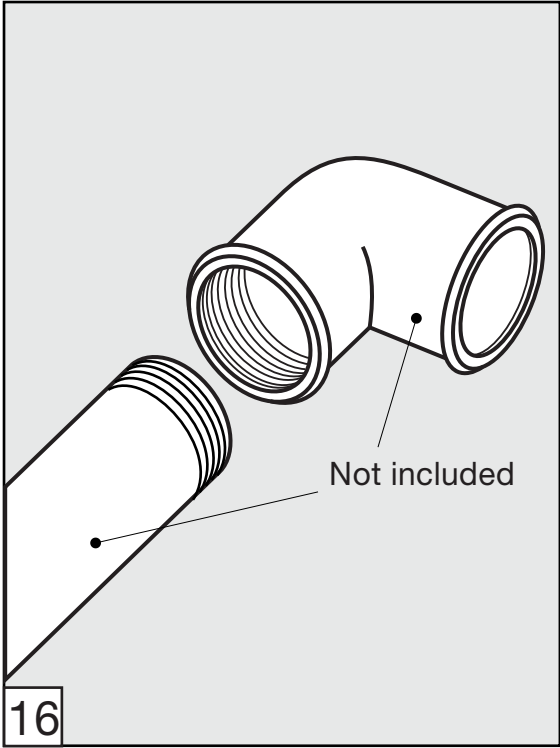

Required installation tools.

Provided.

Allen wrench

Not provided.

Phillips
Screwdriver

Adjustable
wrench

Sealant
tape

Edge Roman tub Faucets - Line J3 & J3D

FV210/J3 & J3D

Roman tub faucet plus

Handle installation:

Edge Roman tub Faucets - Line J3 & J3D

FRANZ VIEGENER

A FV S.A. company.

4000 Porett Drive • Gurnee Illinois 60031

Phone 847-244-1234 / Fax 847-244-1259