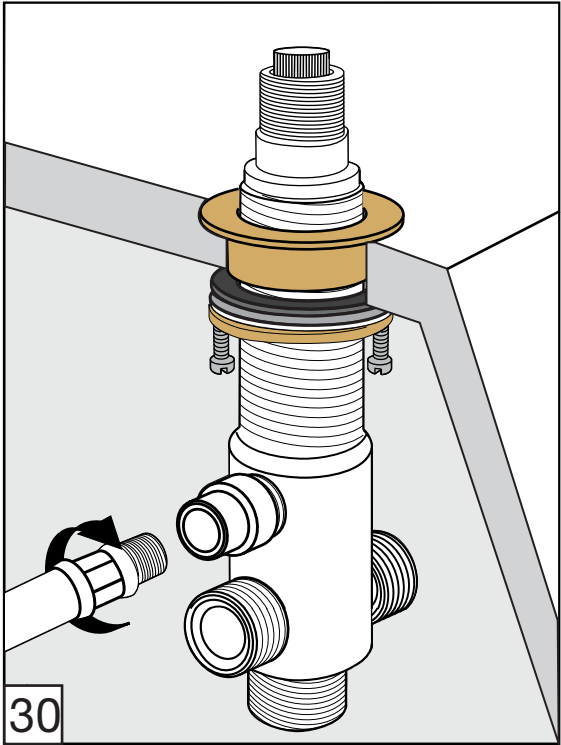

Required installation tools.

Provided.

Allen wrench

Not provided.

Phillips
Screwdriver

Adjustable
wrench

Sealant
tape

Edge Roman tub Faucets - Line J3 & J3D

FV210/J3 & J3D

Roman tub faucet plus

Handle installation:

Edge Roman tub Faucets - Line J3 & J3D

FRANZ VIEGENER

A FV S.A. company.

4000 Porett Drive • Gurnee Illinois 60031

Phone 847-244-1234 / Fax 847-244-1259