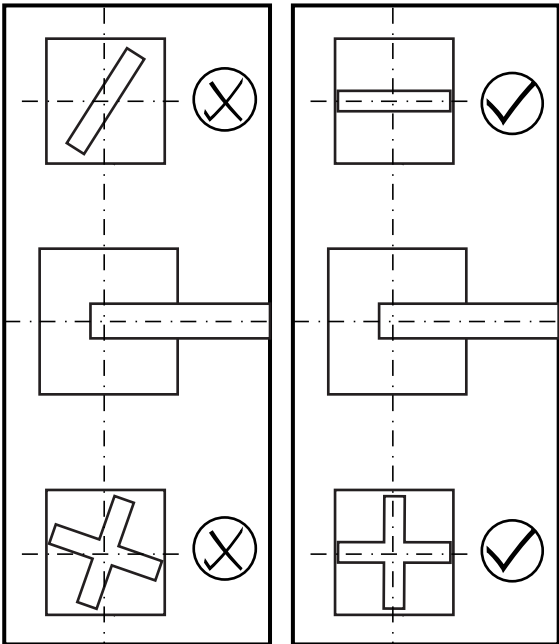

Required installation tools.

Provided.

Allen wrench

Not provided.

Phillips
Screwdriver

Adjustable
wrench

Sealant
tape

Edge Roman tub Faucets - Line J3 & J3D

FV210/J3 & J3D

Roman tub faucet plus

Handle installation:

Edge Roman tub Faucets - Line J3 & J3D

FRANZ VIEGENER

A FV S.A. company.

4000 Porett Drive • Gurnee Illinois 60031

Phone 847-244-1234 / Fax 847-244-1259