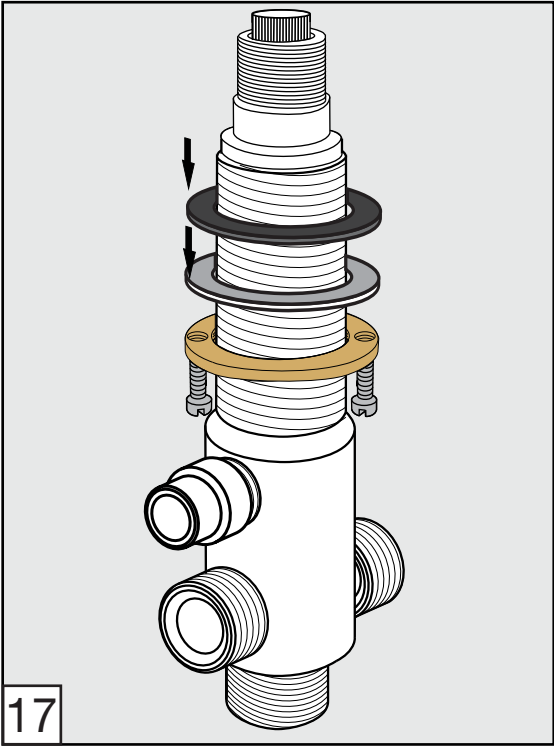

Required installation tools.

Provided.

Allen wrench

Not provided.

Phillips
Screwdriver

Adjustable
wrench

Sealant
tape

Edge Roman tub Faucets - Line J3 & J3D

FV210/J3 & J3D

Roman tub faucet plus

Handle installation:

Edge Roman tub Faucets - Line J3 & J3D

FRANZ VIEGENER

A FV S.A. company.

4000 Porett Drive • Gurnee Illinois 60031

Phone 847-244-1234 / Fax 847-244-1259