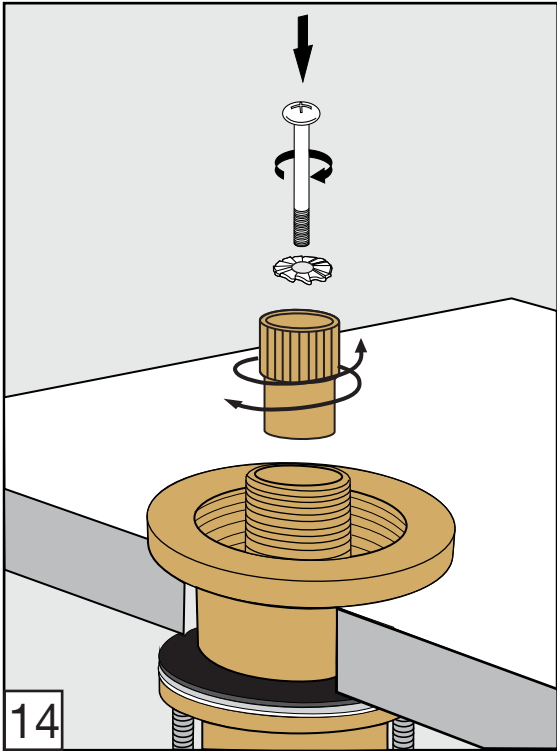

Required installation tools.

Provided.

Allen wrench

Not provided.

Phillips
Screwdriver

Adjustable
wrench

Sealant
tape

Edge Roman tub Faucets - Line J3 & J3D

FV210/J3 & J3D

Roman tub faucet plus

Handle installation:

Edge Roman tub Faucets - Line J3 & J3D

FRANZ VIEGENER

A FV S.A. company.

4000 Porett Drive • Gurnee Illinois 60031

Phone 847-244-1234 / Fax 847-244-1259