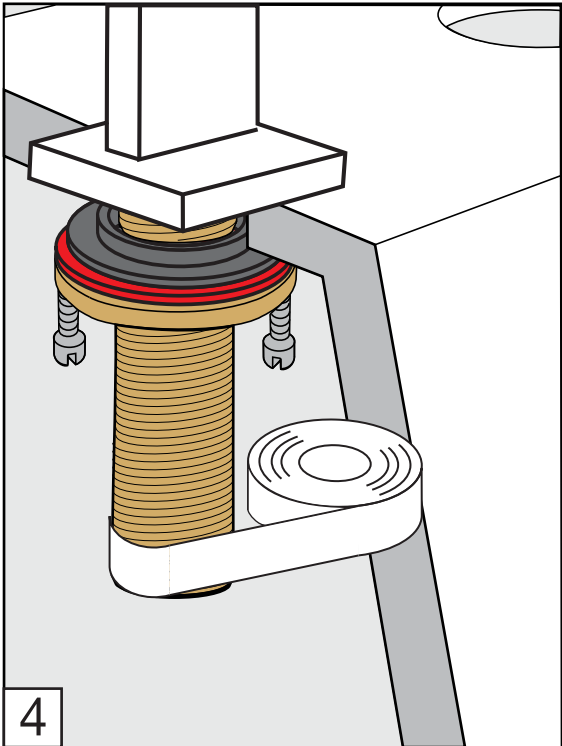

Required installation tools.

Provided.

Allen wrench

Not provided.

Phillips
Screwdriver

Adjustable
wrench

Sealant
tape

Edge Roman tub Faucets - Line J3 & J3D

FV210/J3 & J3D

Roman tub faucet plus

Handle installation:

Edge Roman tub Faucets - Line J3 & J3D

FRANZ VIEGENER

A FV S.A. company.

4000 Porett Drive • Gurnee Illinois 60031

Phone 847-244-1234 / Fax 847-244-1259