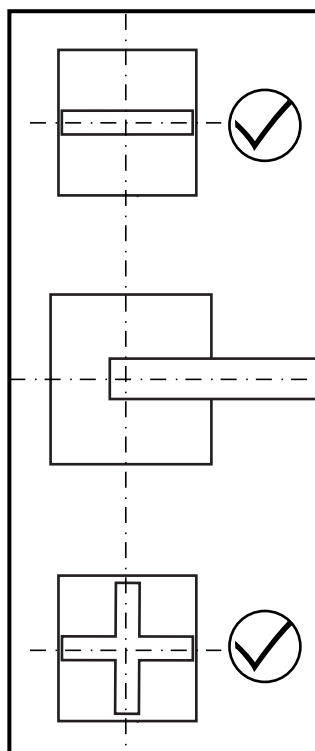

Required installation tools.

Provided.

Allen wrench

Not provided.

Phillips
Screwdriver

Adjustable
wrench

Sealant
tape

Edge Roman tub Faucets - Line J3 & J3D

FV210/J3 & J3D

Roman tub faucet plus

Handle installation:

Edge Roman tub Faucets - Line J3 & J3D

FRANZ VIEGENER

A FV S.A. company.

4000 Porett Drive • Gurnee Illinois 60031

Phone 847-244-1234 / Fax 847-244-1259