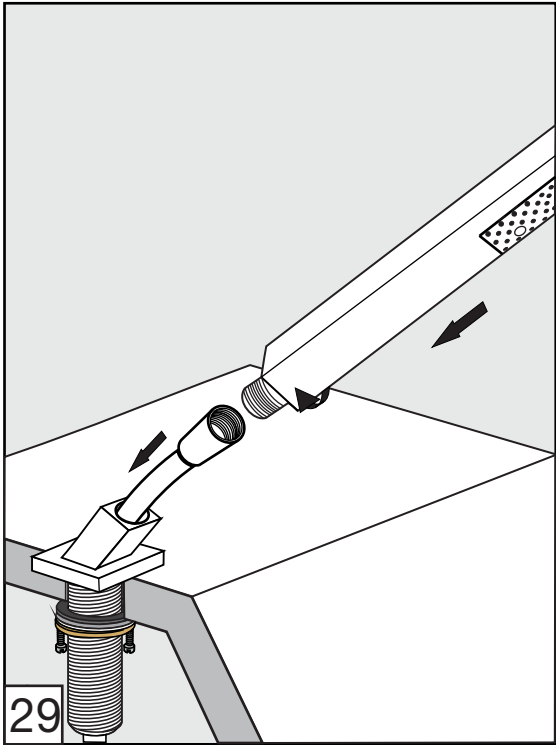

Required installation tools.

Provided.

Allen wrench

Not provided.

Phillips
Screwdriver

Adjustable
wrench

Sealant
tape

Edge Roman tub Faucets - Line J3 & J3D

FV210/J3 & J3D

Roman tub faucet plus

Handle installation:

Edge Roman tub Faucets - Line J3 & J3D

FRANZ VIEGENER

A FV S.A. company.

4000 Porett Drive • Gurnee Illinois 60031

Phone 847-244-1234 / Fax 847-244-1259