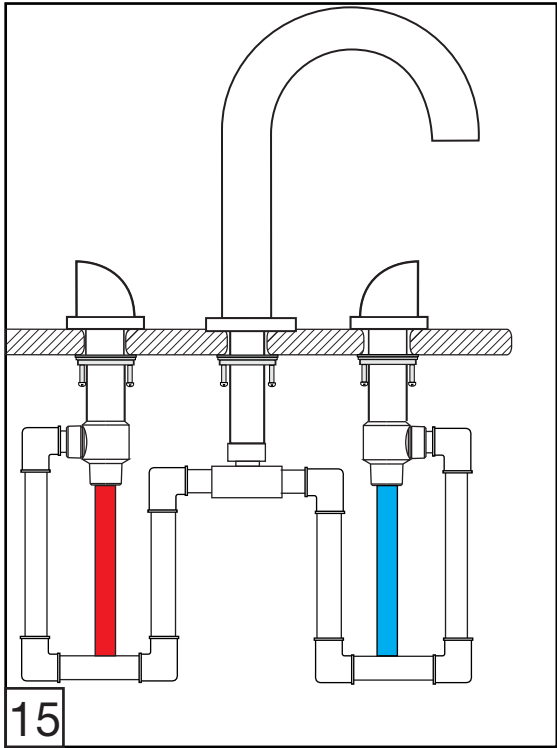

Required installation tools.

Provided.

Allen wrench

Not provided.

Phillips
Screwdriver

Adjustable
wrench

Sealant
tape

Edge Roman tub Faucets - Line J3 & J3D

FV210/J3 & J3D

Roman tub faucet plus

Handle installation:

Edge Roman tub Faucets - Line J3 & J3D

FRANZ VIEGENER

A FV S.A. company.

4000 Porett Drive • Gurnee Illinois 60031

Phone 847-244-1234 / Fax 847-244-1259