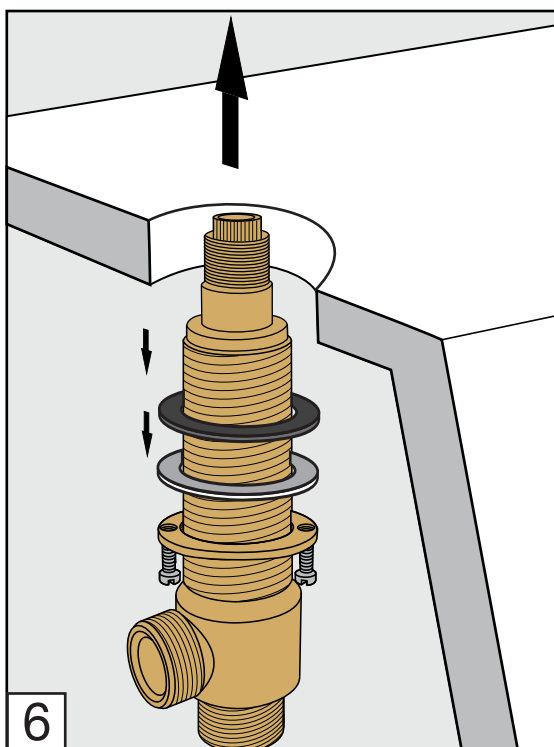

Required installation tools.

Provided.

Allen wrench

Not provided.

Phillips
Screwdriver

Adjustable
wrench

Sealant
tape

Edge Roman tub Faucets - Line J3 & J3D

FV210/J3 & J3D

Roman tub faucet plus

Handle installation:

Edge Roman tub Faucets - Line J3 & J3D

FRANZ VIEGENER

A FV S.A. company.

4000 Porett Drive • Gurnee Illinois 60031

Phone 847-244-1234 / Fax 847-244-1259