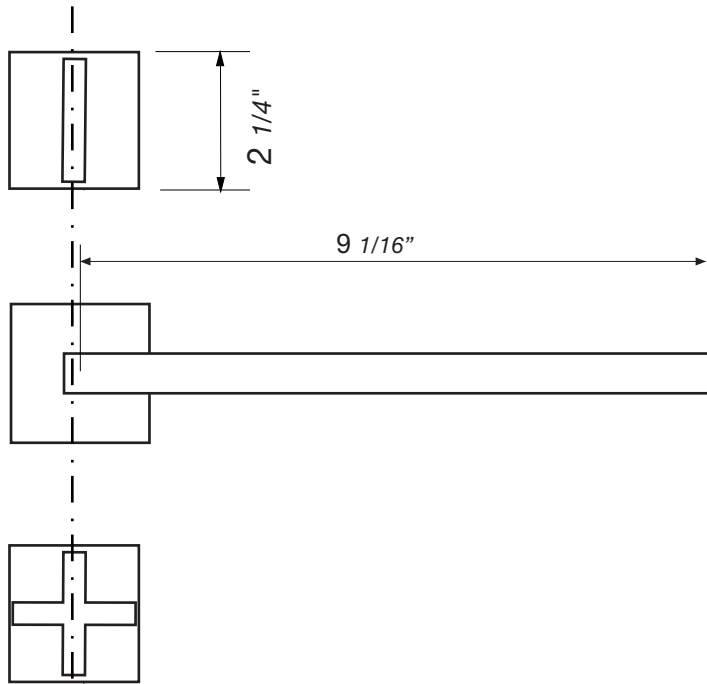

Required installation tools.

Provided.

Allen wrench

Not provided.

Phillips
Screwdriver

Adjustable
wrench

Sealant
tape

Edge Roman tub Faucets - Line J3 & J3D

FV210/J3 & J3D

Roman tub faucet plus

Handle installation:

Edge Roman tub Faucets - Line J3 & J3D

FRANZ VIEGENER

A FV S.A. company.

4000 Porett Drive • Gurnee Illinois 60031

Phone 847-244-1234 / Fax 847-244-1259