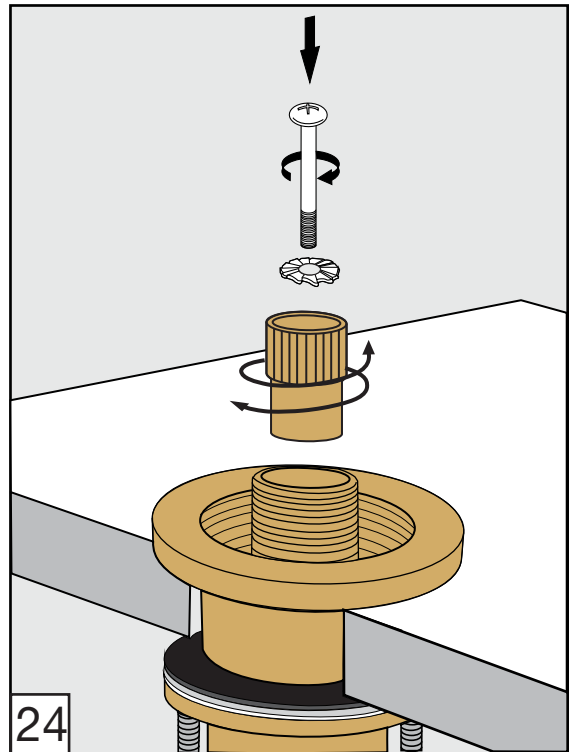

Required installation tools.

Provided.

Allen wrench

Not provided.

Phillips
Screwdriver

Adjustable
wrench

Sealant
tape

Edge Roman tub Faucets - Line J3 & J3D

FV210/J3 & J3D

Roman tub faucet plus

Handle installation:

Edge Roman tub Faucets - Line J3 & J3D

FRANZ VIEGENER

A FV S.A. company.

4000 Porett Drive • Gurnee Illinois 60031

Phone 847-244-1234 / Fax 847-244-1259