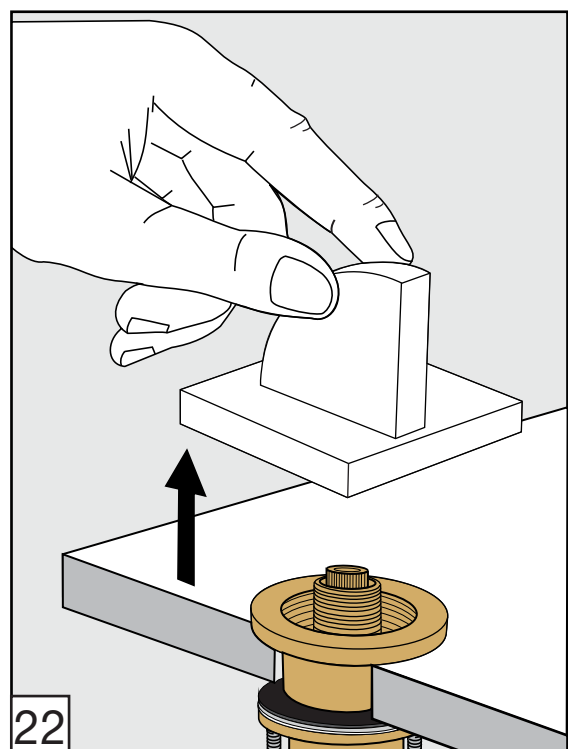

Required installation tools.

Provided.

Allen wrench

Not provided.

Phillips
Screwdriver

Adjustable
wrench

Sealant
tape

Edge Roman tub Faucets - Line J3 & J3D

FV210/J3 & J3D

Roman tub faucet plus

Handle installation:

Edge Roman tub Faucets - Line J3 & J3D

FRANZ VIEGENER

A FV S.A. company.

4000 Porett Drive • Gurnee Illinois 60031

Phone 847-244-1234 / Fax 847-244-1259