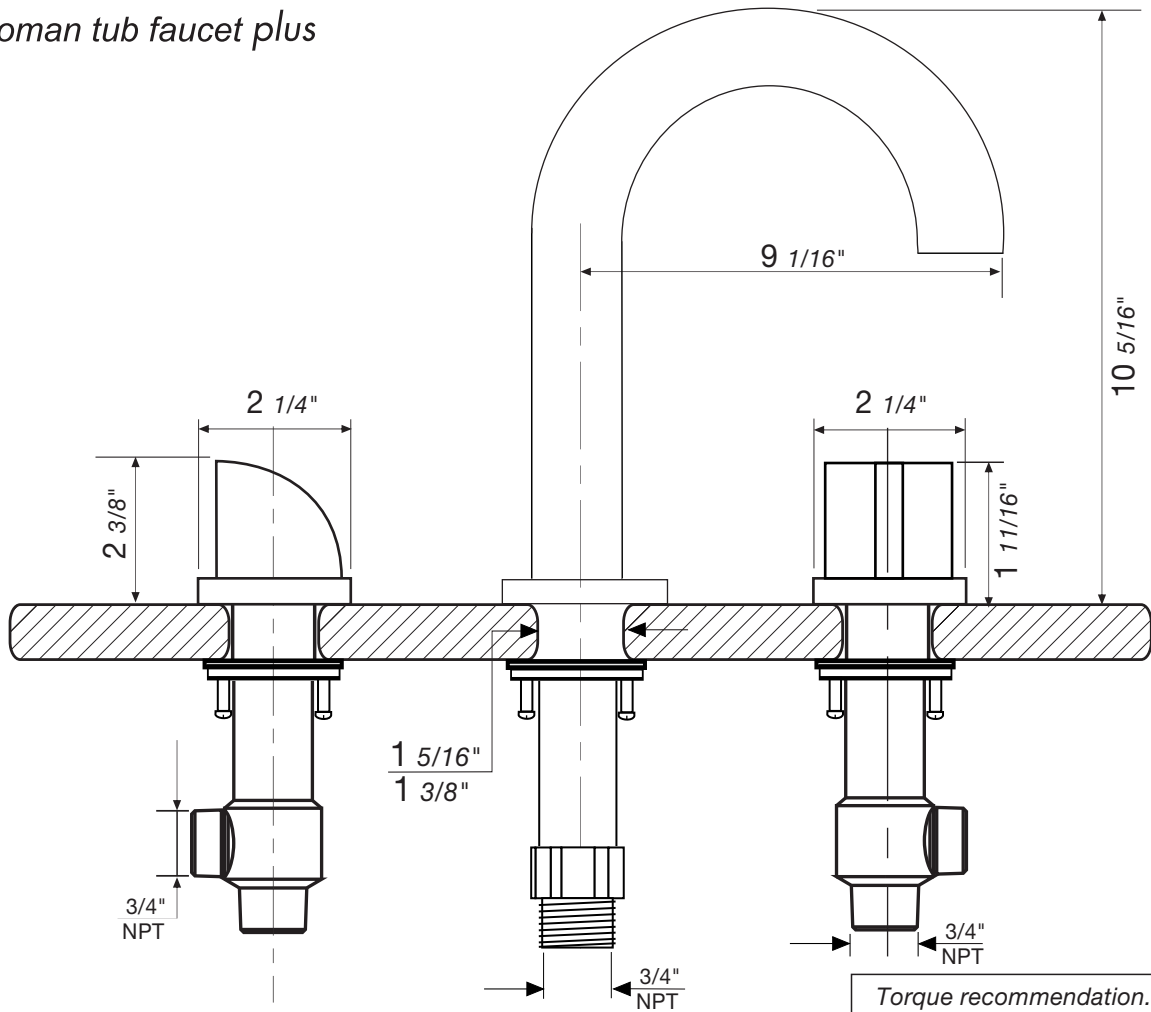

Required installation tools.

Provided.

Allen wrench

Not provided.

Phillips
Screwdriver

Adjustable
wrench

Sealant
tape

Edge Roman tub Faucets - Line J3 & J3D

FV210/J3 & J3D

Roman tub faucet plus

Handle installation:

Edge Roman tub Faucets - Line J3 & J3D

FRANZ VIEGENER

A FV S.A. company.

4000 Porett Drive • Gurnee Illinois 60031

Phone 847-244-1234 / Fax 847-244-1259