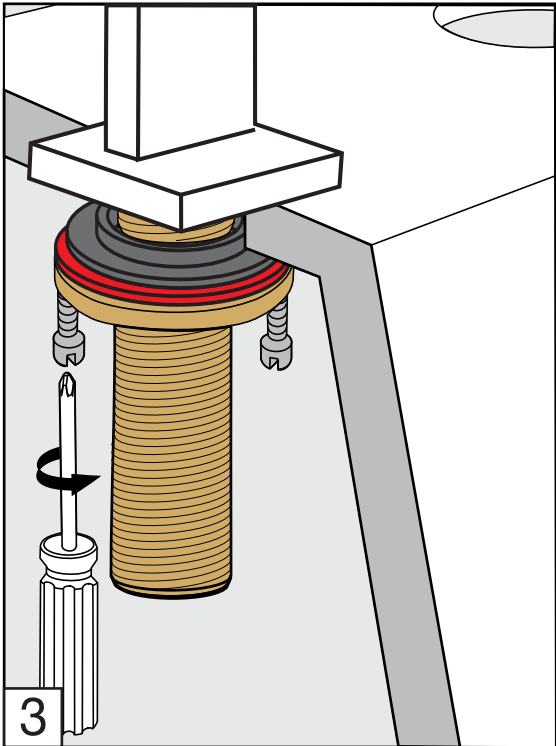

Required installation tools.

Provided.

Allen wrench

Not provided.

Phillips
Screwdriver

Adjustable
wrench

Sealant
tape

Edge Roman tub Faucets - Line J3 & J3D

FV210/J3 & J3D

Roman tub faucet plus

Handle installation:

Edge Roman tub Faucets - Line J3 & J3D

FRANZ VIEGENER

A FV S.A. company.

4000 Porett Drive • Gurnee Illinois 60031

Phone 847-244-1234 / Fax 847-244-1259