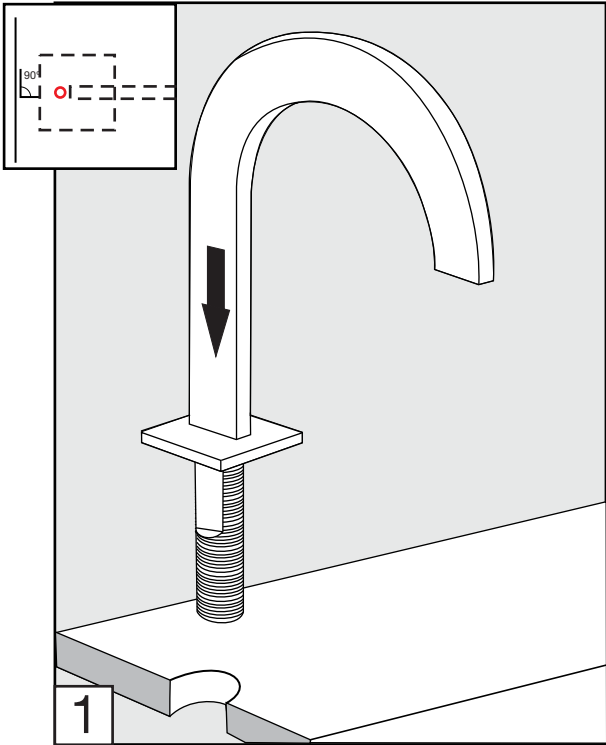

Required installation tools.

Provided.

Allen wrench

Not provided.

Phillips
Screwdriver

Adjustable
wrench

Sealant
tape

Edge Roman tub Faucets - Line J3 & J3D

FV210/J3 & J3D

Roman tub faucet plus

Handle installation:

Edge Roman tub Faucets - Line J3 & J3D

FRANZ VIEGENER

A FV S.A. company.

4000 Porett Drive • Gurnee Illinois 60031

Phone 847-244-1234 / Fax 847-244-1259