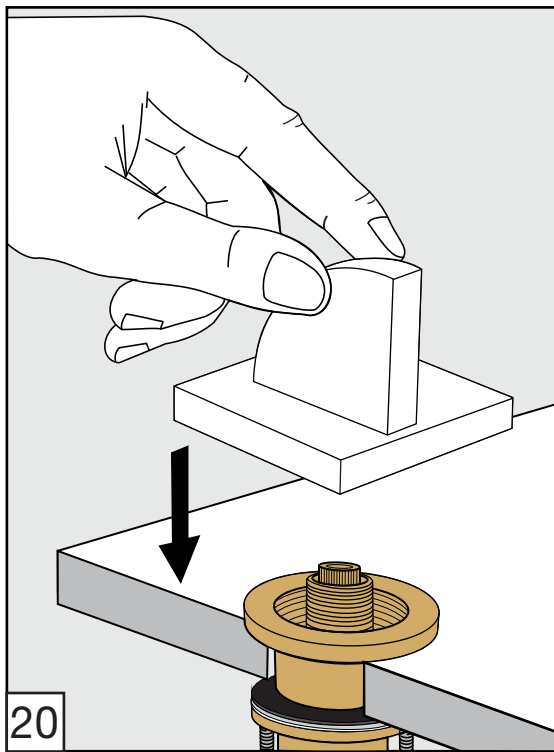

Required installation tools.

Provided.

Allen wrench

Not provided.

Phillips
Screwdriver

Adjustable
wrench

Sealant
tape

Edge Roman tub Faucets - Line J3 & J3D

FV210/J3 & J3D

Roman tub faucet plus

Handle installation:

Edge Roman tub Faucets - Line J3 & J3D

FRANZ VIEGENER

A FV S.A. company.

4000 Porett Drive • Gurnee Illinois 60031

Phone 847-244-1234 / Fax 847-244-1259