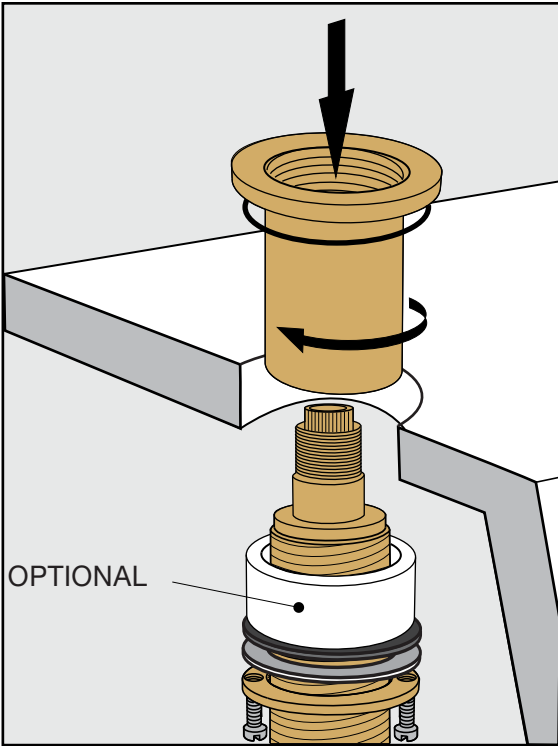

Required installation tools.

Provided.

Allen wrench

Not provided.

Phillips
Screwdriver

Adjustable
wrench

Sealant
tape

Edge Roman tub Faucets - Line J3 & J3D

FV210/J3 & J3D

Roman tub faucet plus

Handle installation:

Edge Roman tub Faucets - Line J3 & J3D

FRANZ VIEGENER

A FV S.A. company.

4000 Porett Drive • Gurnee Illinois 60031

Phone 847-244-1234 / Fax 847-244-1259