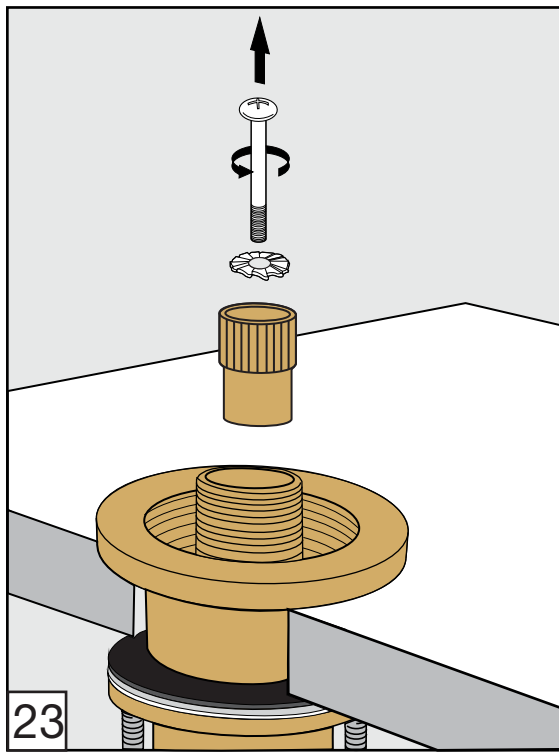

Required installation tools.

Provided.

Allen wrench

Not provided.

Phillips
Screwdriver

Adjustable
wrench

Sealant
tape

Edge Roman tub Faucets - Line J3 & J3D

FV210/J3 & J3D

Roman tub faucet plus

Handle installation:

Edge Roman tub Faucets - Line J3 & J3D

FRANZ VIEGENER

A FV S.A. company.

4000 Porett Drive • Gurnee Illinois 60031

Phone 847-244-1234 / Fax 847-244-1259