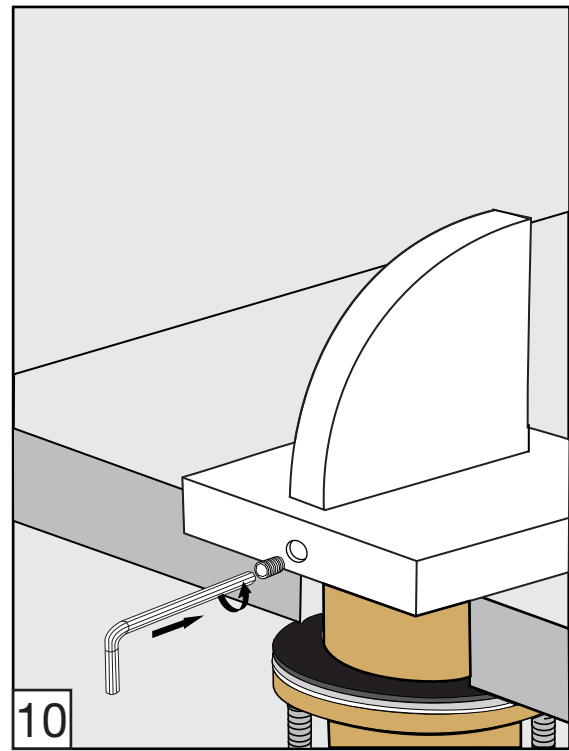

Required installation tools.

Provided.

Allen wrench

Not provided.

Phillips
Screwdriver

Adjustable
wrench

Sealant
tape

Edge Roman tub Faucets - Line J3 & J3D

FV210/J3 & J3D

Roman tub faucet plus

Handle installation:

Edge Roman tub Faucets - Line J3 & J3D

FRANZ VIEGENER

A FV S.A. company.

4000 Porett Drive • Gurnee Illinois 60031

Phone 847-244-1234 / Fax 847-244-1259