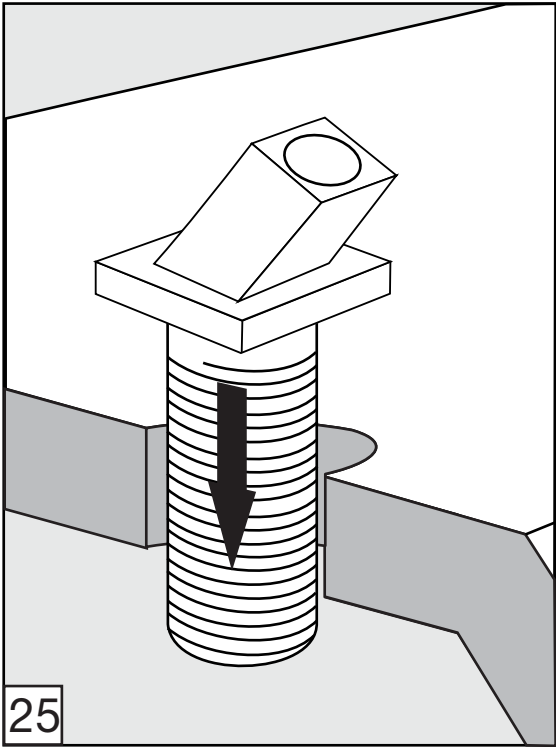

Required installation tools.

Provided.

Allen wrench

Not provided.

Phillips
Screwdriver

Adjustable
wrench

Sealant
tape

Edge Roman tub Faucets - Line J3 & J3D

FV210/J3 & J3D

Roman tub faucet plus

Handle installation:

Edge Roman tub Faucets - Line J3 & J3D

FRANZ VIEGENER

A FV S.A. company.

4000 Porett Drive • Gurnee Illinois 60031

Phone 847-244-1234 / Fax 847-244-1259