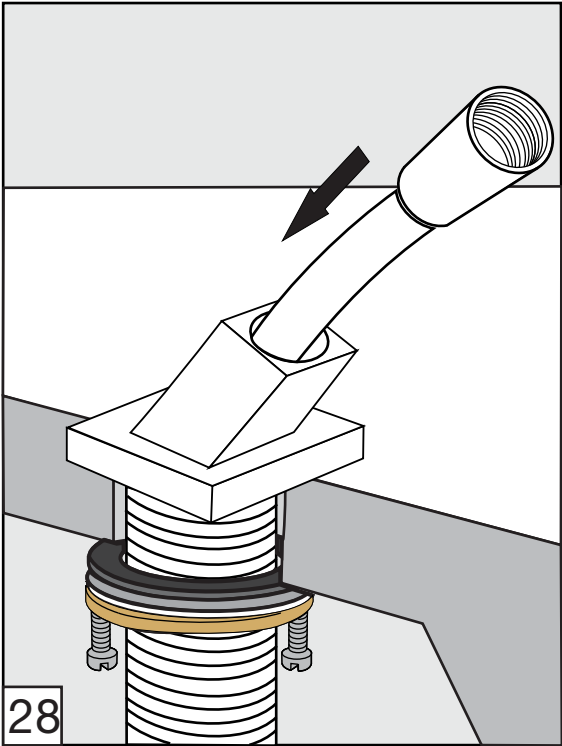

Required installation tools.

Provided.

Allen wrench

Not provided.

Phillips
Screwdriver

Adjustable
wrench

Sealant
tape

Edge Roman tub Faucets - Line J3 & J3D

FV210/J3 & J3D

Roman tub faucet plus

Handle installation:

Edge Roman tub Faucets - Line J3 & J3D

FRANZ VIEGENER

A FV S.A. company.

4000 Porett Drive • Gurnee Illinois 60031

Phone 847-244-1234 / Fax 847-244-1259