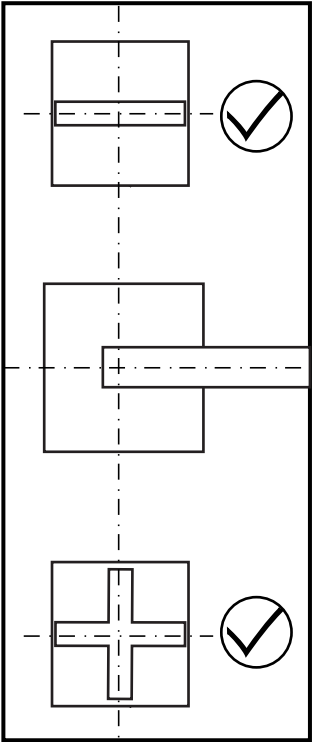

Required installation tools.

Provided.

Allen wrench

Not provided.

Phillips
Screwdriver

Adjustable
wrench

Sealant
tape

Edge Roman tub Faucets - Line J3 & J3D

FV210/J3 & J3D

Roman tub faucet plus

Handle installation:

Edge Roman tub Faucets - Line J3 & J3D

FRANZ VIEGENER

A FV S.A. company.

4000 Porett Drive • Gurnee Illinois 60031

Phone 847-244-1234 / Fax 847-244-1259