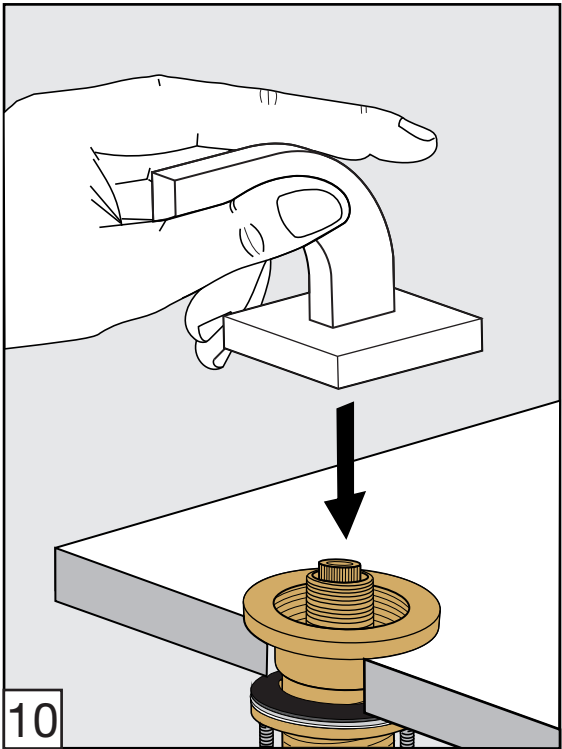

## ***Required installation tools.***

<b>Provided.</b>	<b>Not provided.</b>
 <p>Aerator tool</p>  <p>Allen wrench</p>	 <p>Phillips Screwdriver</p>  <p>Adjustable wrench</p>  <p>Sealant tape</p>

# Domino Roman tub faucet - Line J4

FV210/J4

Roman tub faucet

Torque recommendation.

Torque recommendation.

---

**Installation****Domino Roman tub faucet - Line J4**

---