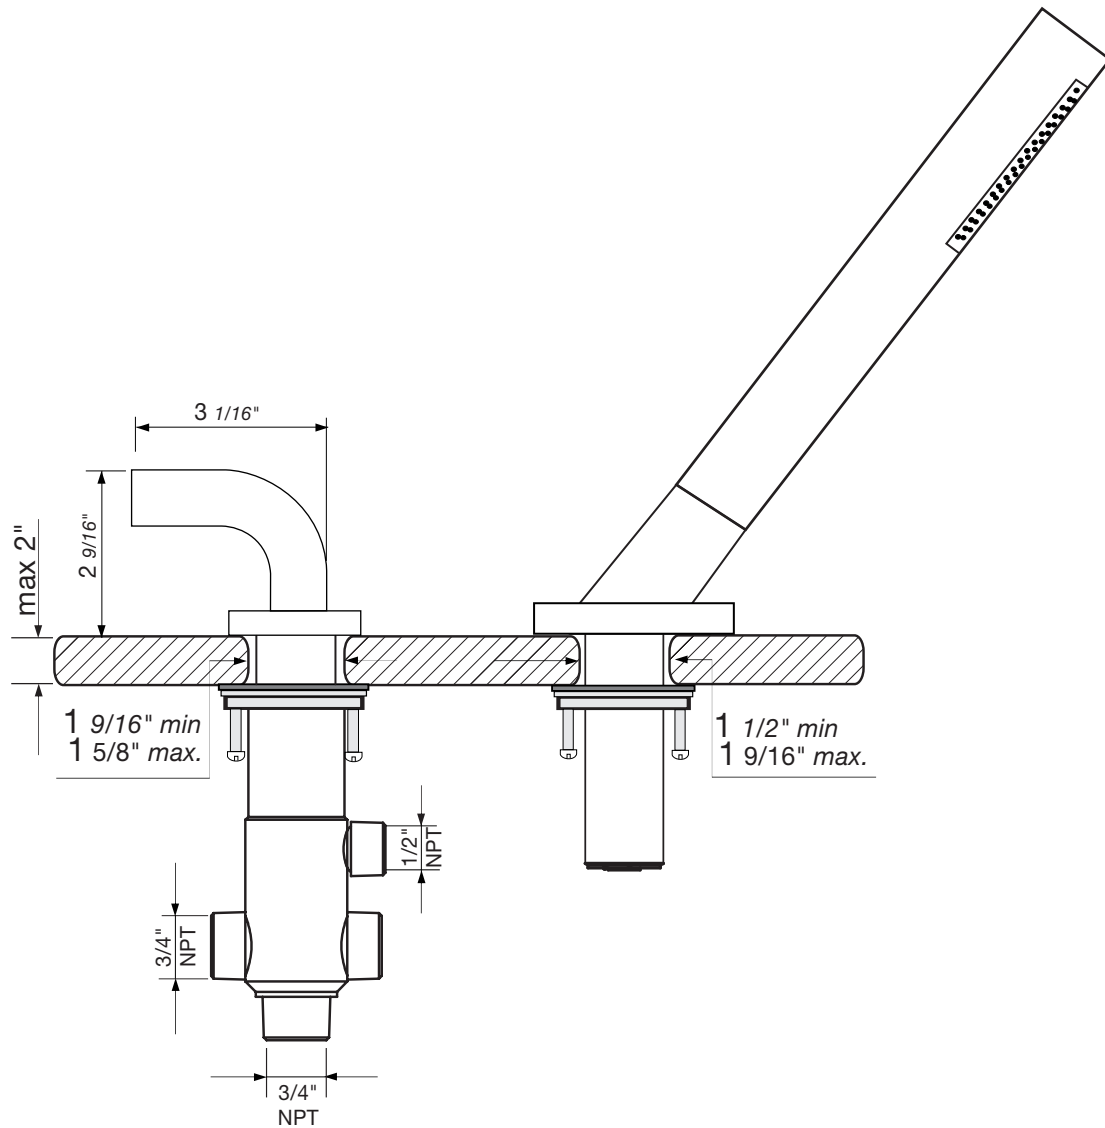

Installation

Domino Roman tub faucet - Line J4

FV133/J4.0

(Optional / not included)

*Hand shower, diverter valve
& complete handle*