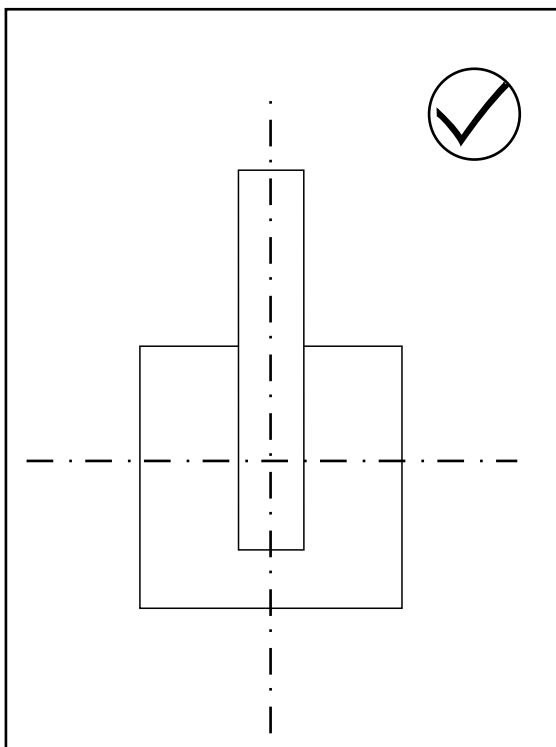

# Domino Roman tub faucet - Line J4

FV210/J4

Roman tub faucet

Torque recommendation.

Torque recommendation.

---

**Installation****Domino Roman tub faucet - Line J4**

---