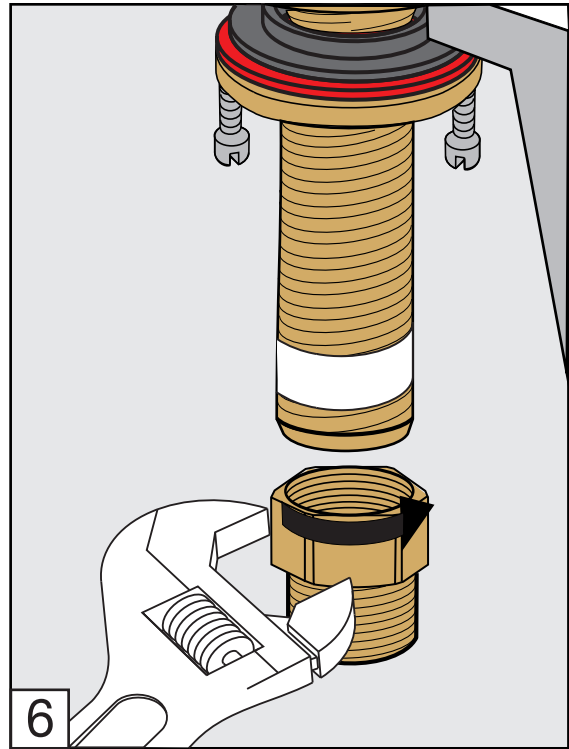

## ***Required installation tools.***

<b>Provided.</b>	<b>Not provided.</b>
 <p>Aerator tool</p>  <p>Allen wrench</p>	 <p>Phillips Screwdriver</p>  <p>Adjustable wrench</p>  <p>Sealant tape</p>

# Domino Roman tub faucet - Line J4

FV210/J4

Roman tub faucet

Torque recommendation.

Torque recommendation.

---

**Installation****Domino Roman tub faucet - Line J4**

---