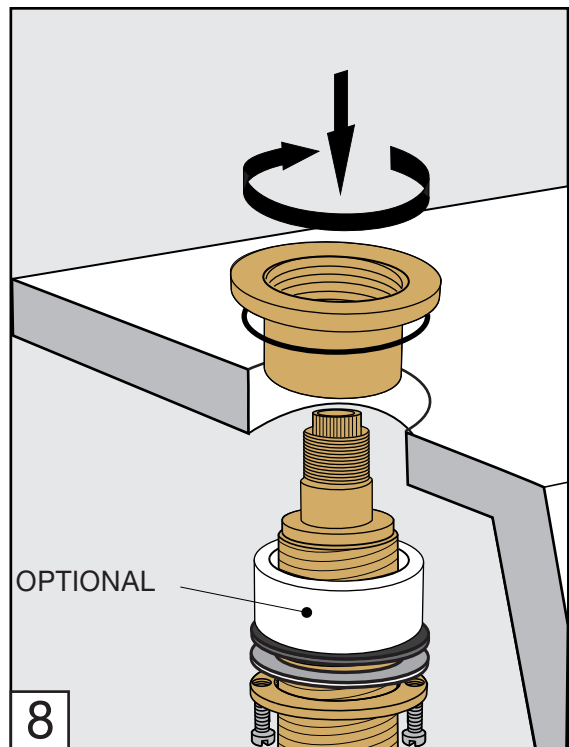

# Domino Roman tub faucet - Line J4

FV210/J4

Roman tub faucet

Torque recommendation.

Torque recommendation.

---

**Installation****Domino Roman tub faucet - Line J4**

---