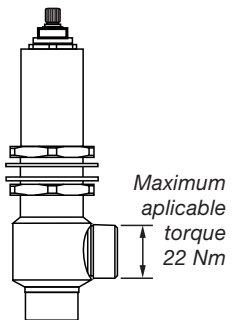

## ***Required installation tools.***

<b>Provided.</b>	<b>Not provided.</b>
 <p>Aerator tool</p>  <p>Allen wrench</p>	 <p>Phillips Screwdriver</p>  <p>Adjustable wrench</p>  <p>Sealant tape</p>

# Domino Roman tub faucet - Line J4

FV210/J4

Roman tub faucet

Torque recommendation.

Torque recommendation.

---

**Installation****Domino Roman tub faucet - Line J4**

---