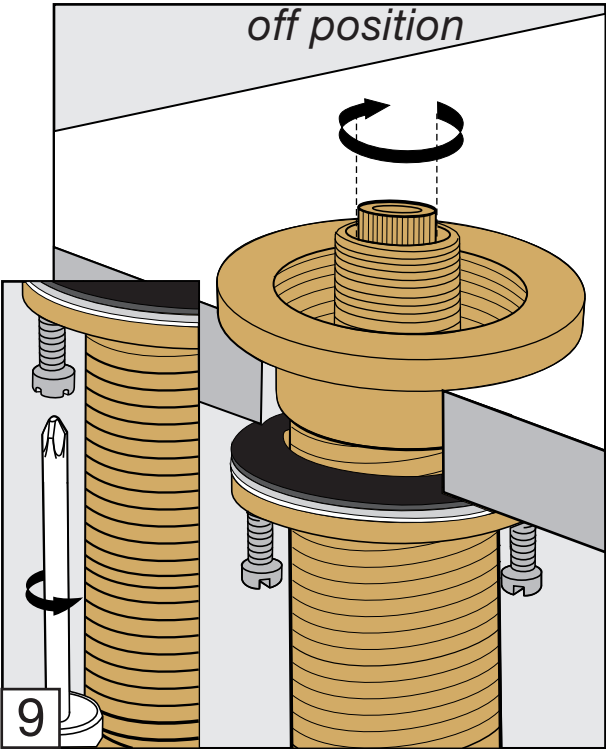

# Domino Roman tub faucet - Line J4

FV210/J4

Roman tub faucet

Torque recommendation.

Torque recommendation.

---

**Installation****Domino Roman tub faucet - Line J4**

---