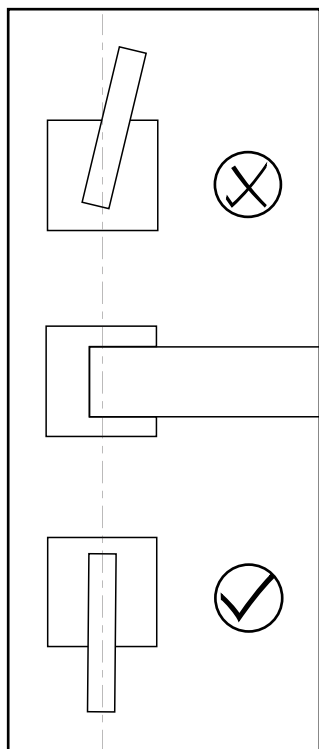

# Domino Roman tub faucet - Line J4

FV210/J4

Roman tub faucet

Torque recommendation.

Torque recommendation.

---

**Installation****Domino Roman tub faucet - Line J4**

---