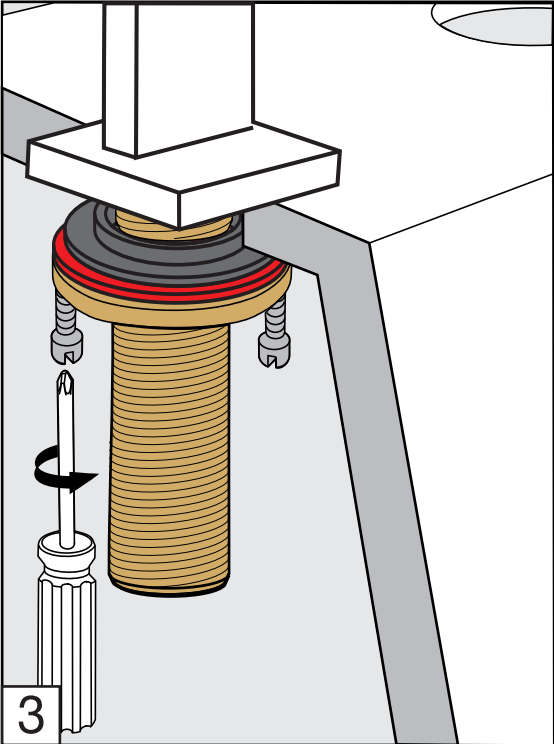

# Domino Roman tub faucet - Line J4

FV210/J4

Roman tub faucet

Torque recommendation.

Torque recommendation.

---

**Installation****Domino Roman tub faucet - Line J4**

---