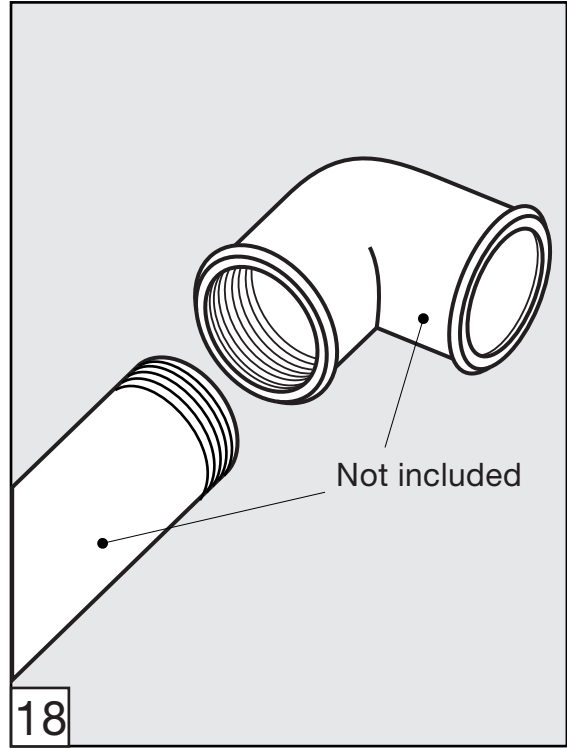

# Domino Roman tub faucet - Line J4

FV210/J4

Roman tub faucet

Torque recommendation.

Torque recommendation.

---

**Installation****Domino Roman tub faucet - Line J4**

---