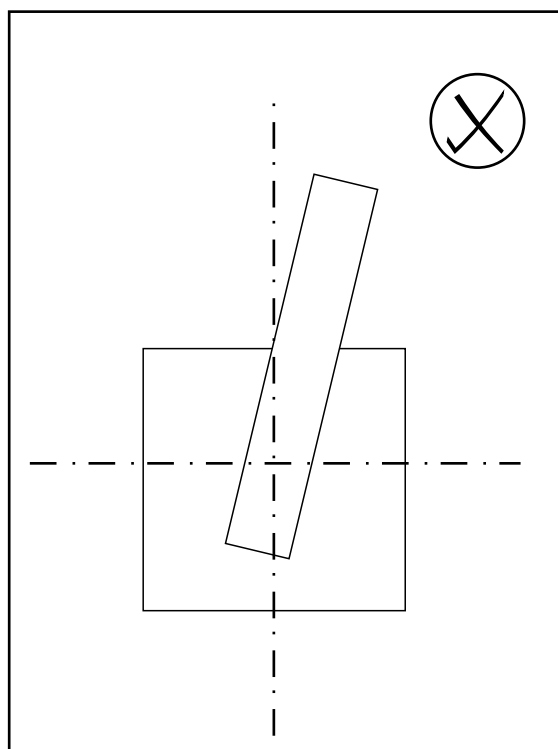

# Domino Roman tub faucet - Line J4

FV210/J4

Roman tub faucet

Torque recommendation.

Torque recommendation.

---

**Installation****Domino Roman tub faucet - Line J4**

---