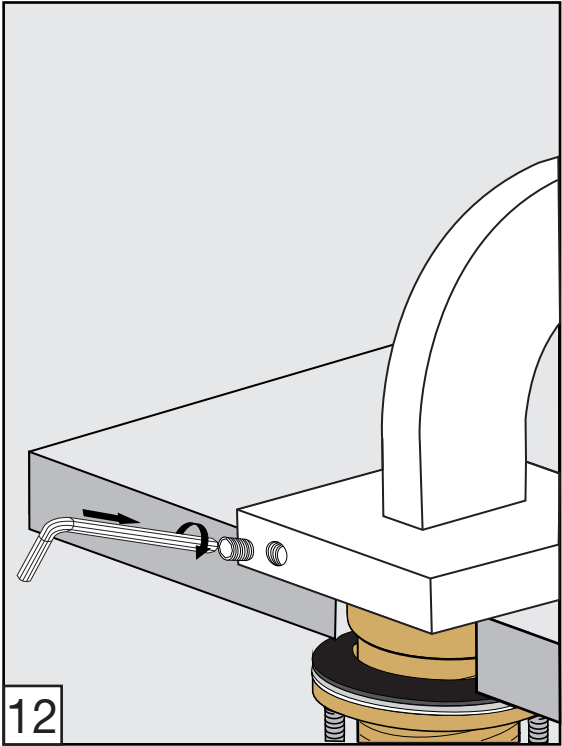

## ***Required installation tools.***

<b>Provided.</b>	<b>Not provided.</b>
 <p>Aerator tool</p>  <p>Allen wrench</p>	 <p>Phillips Screwdriver</p>  <p>Adjustable wrench</p>  <p>Sealant tape</p>

# Domino Roman tub faucet - Line J4

FV210/J4

Roman tub faucet

Torque recommendation.

Torque recommendation.

---

**Installation****Domino Roman tub faucet - Line J4**

---