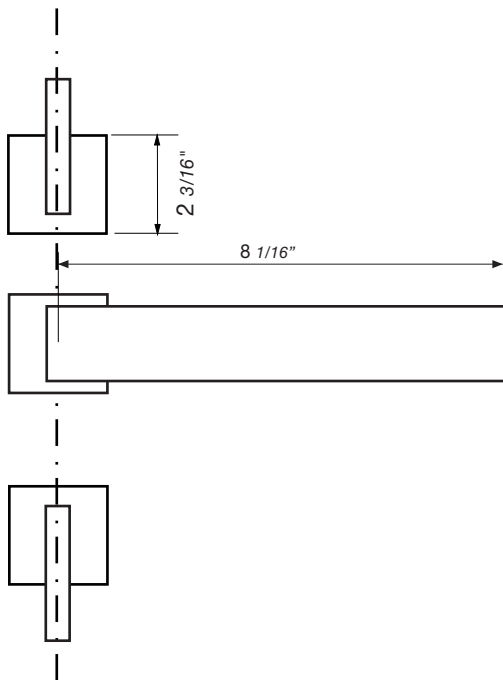

---

Before connecting the faucet to the water supply, flush the tubing thoroughly to eliminate any residue.

---

# Domino Roman tub faucet - Line J4

FV210/J4

Roman tub faucet

Torque recommendation.

Torque recommendation.

---

**Installation****Domino Roman tub faucet - Line J4**

---