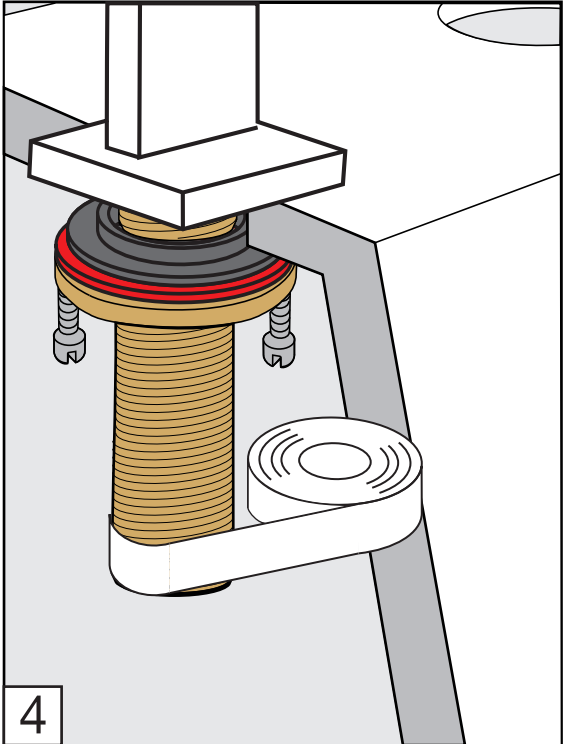

# Domino Roman tub faucet - Line J4

FV210/J4

Roman tub faucet

Torque recommendation.

Torque recommendation.

---

**Installation****Domino Roman tub faucet - Line J4**

---