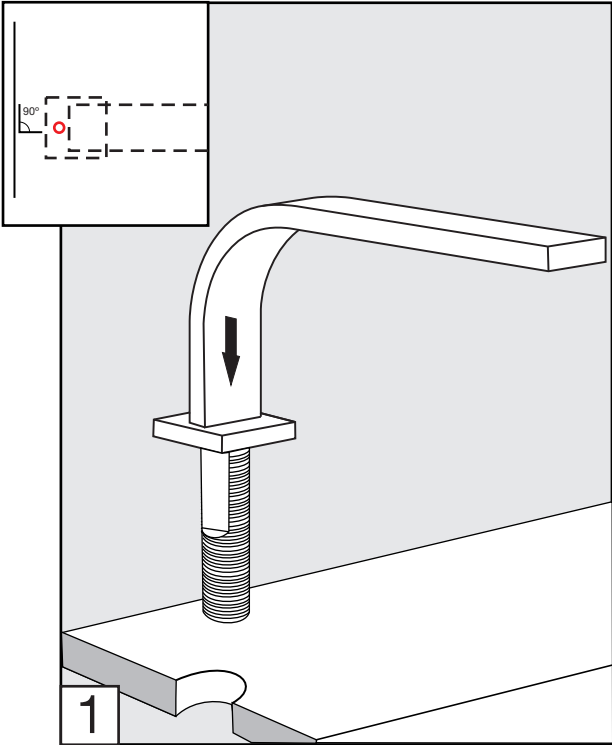

## ***Required installation tools.***

<b>Provided.</b>	<b>Not provided.</b>
 <p>Aerator tool</p>  <p>Allen wrench</p>	 <p>Phillips Screwdriver</p>  <p>Adjustable wrench</p>  <p>Sealant tape</p>

# Domino Roman tub faucet - Line J4

FV210/J4

Roman tub faucet

Torque recommendation.

Torque recommendation.

---

**Installation****Domino Roman tub faucet - Line J4**

---