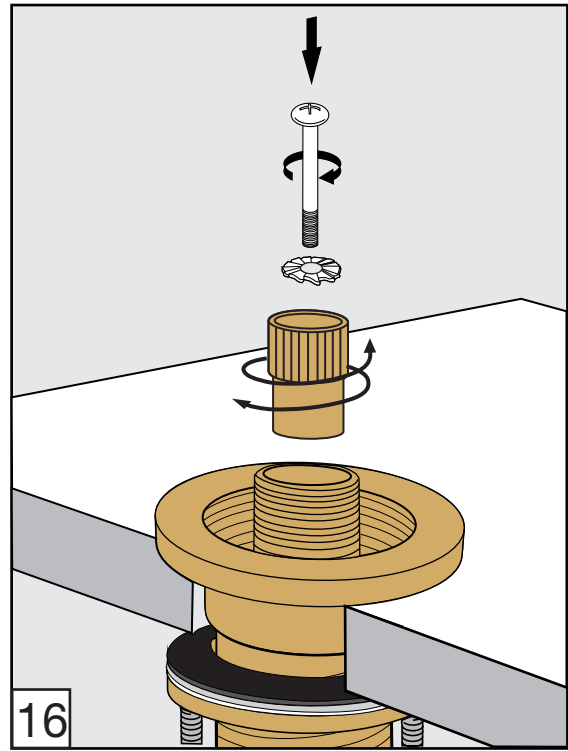

# Domino Roman tub faucet - Line J4

FV210/J4

Roman tub faucet

Torque recommendation.

Torque recommendation.

---

**Installation****Domino Roman tub faucet - Line J4**

---