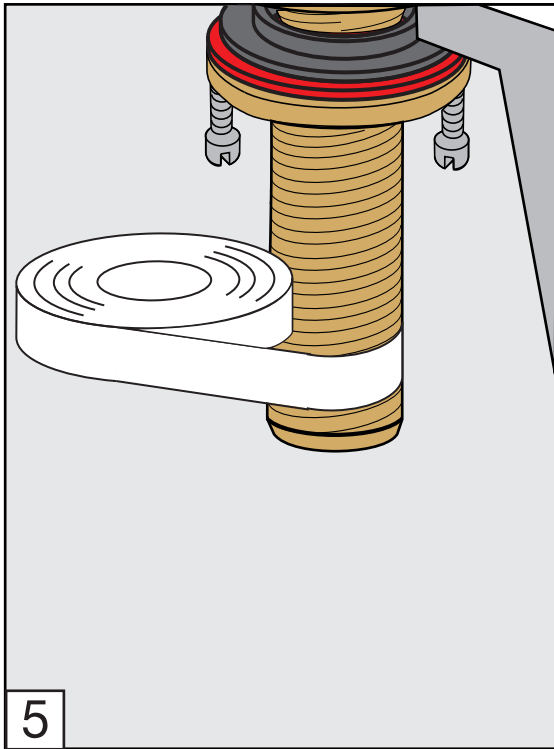

## ***Required installation tools.***

<b>Provided.</b>	<b>Not provided.</b>
 <p>Aerator tool</p>  <p>Allen wrench</p>	 <p>Phillips Screwdriver</p>  <p>Adjustable wrench</p>  <p>Sealant tape</p>

# Domino Roman tub faucet - Line J4

FV210/J4

Roman tub faucet

Torque recommendation.

Torque recommendation.

---

**Installation****Domino Roman tub faucet - Line J4**

---