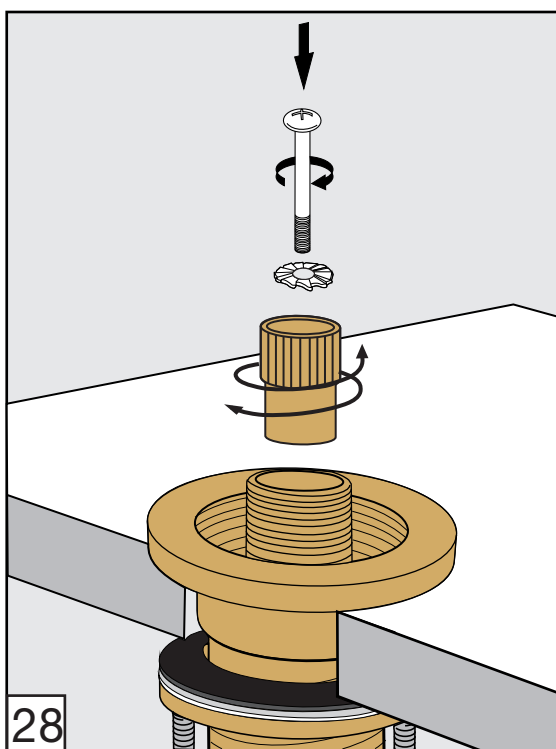

# Domino Roman tub faucet - Line J4

FV210/J4

Roman tub faucet

Torque recommendation.

Torque recommendation.

---

**Installation****Domino Roman tub faucet - Line J4**

---

**FV133/J4.0**

*(Optional / not included)*

*Hand shower, diverter valve  
& complete handle*

---

## Domino Roman tub faucet - Line J4

---

---