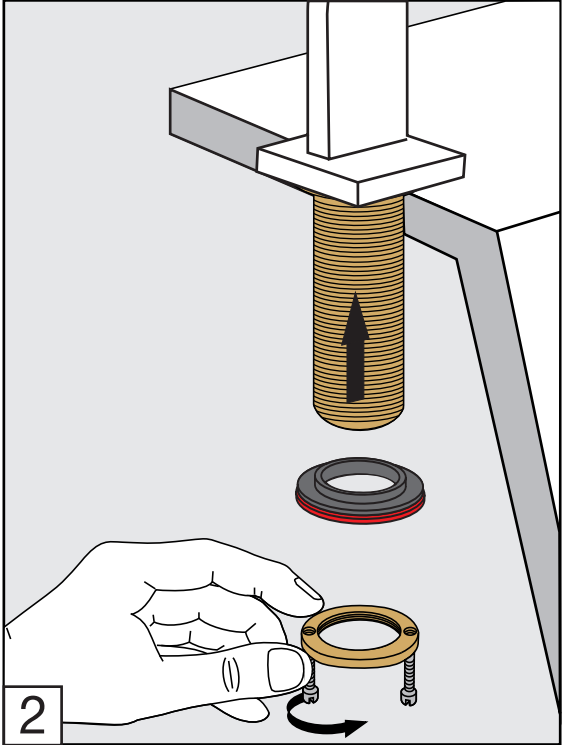

## ***Required installation tools.***

<b>Provided.</b>	<b>Not provided.</b>
 <p>Aerator tool</p>  <p>Allen wrench</p>	 <p>Phillips Screwdriver</p>  <p>Adjustable wrench</p>  <p>Sealant tape</p>

# Domino Roman tub faucet - Line J4

FV210/J4

Roman tub faucet

Torque recommendation.

Torque recommendation.

---

**Installation****Domino Roman tub faucet - Line J4**

---