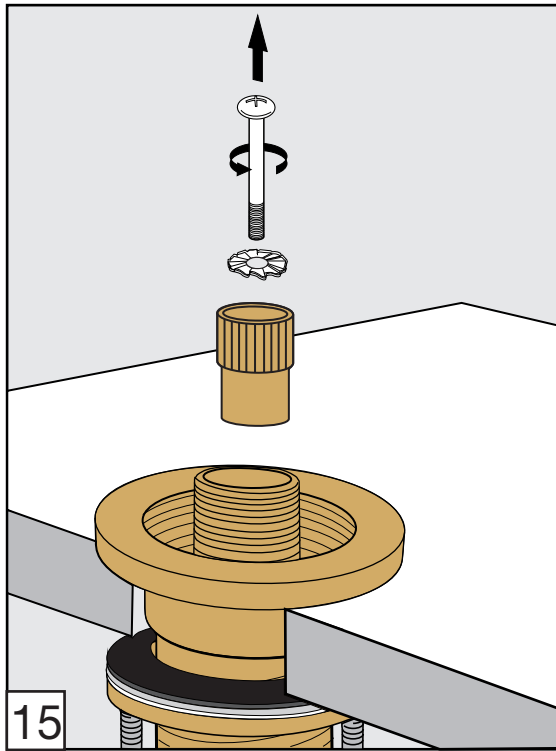

## ***Required installation tools.***

<b>Provided.</b>	<b>Not provided.</b>
 <p>Aerator tool</p>  <p>Allen wrench</p>	 <p>Phillips Screwdriver</p>  <p>Adjustable wrench</p>  <p>Sealant tape</p>

# Domino Roman tub faucet - Line J4

FV210/J4

Roman tub faucet

Torque recommendation.

Torque recommendation.

---

**Installation****Domino Roman tub faucet - Line J4**

---