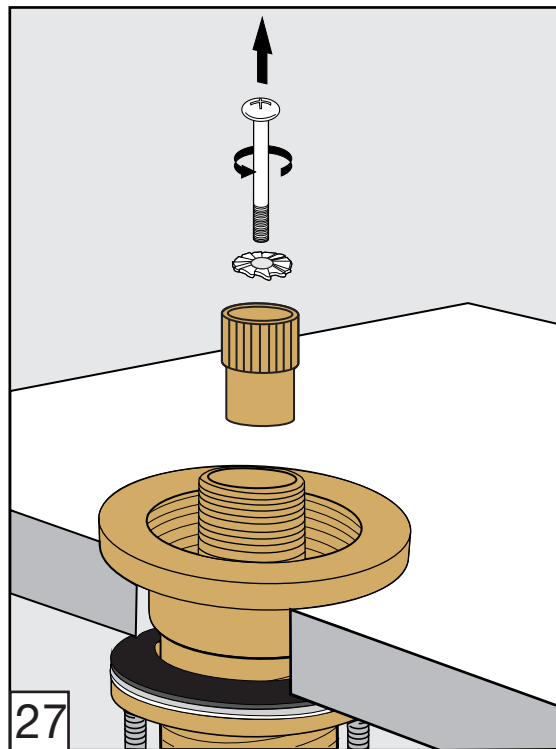

# Domino Roman tub faucet - Line J4

FV210/J4

Roman tub faucet

Torque recommendation.

Torque recommendation.

---

**Installation****Domino Roman tub faucet - Line J4**

---

**FV133/J4.0**

*(Optional / not included)*

*Hand shower, diverter valve  
& complete handle*

---

## Domino Roman tub faucet - Line J4

---

---