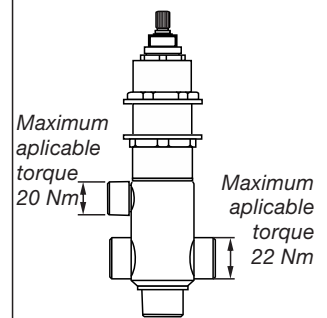

# Domino Roman tub faucet - Line J4

FV210/J4

Roman tub faucet

Torque recommendation.

Torque recommendation.

---

**Installation****Domino Roman tub faucet - Line J4**

---