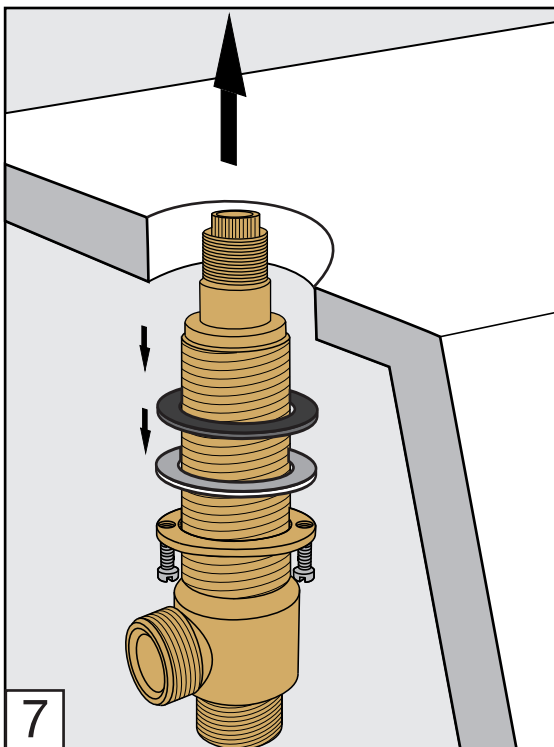

# Domino Roman tub faucet - Line J4

FV210/J4

Roman tub faucet

Torque recommendation.

Torque recommendation.

---

**Installation****Domino Roman tub faucet - Line J4**

---