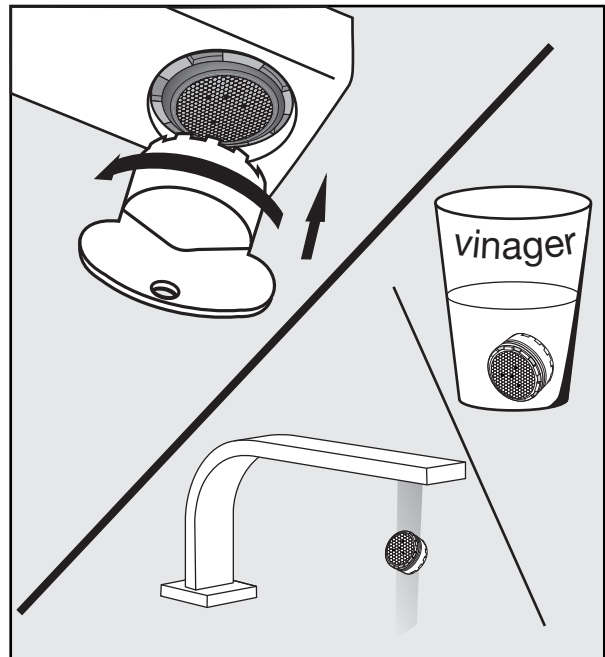

# Domino Roman tub faucet - Line J4

FV210/J4

Roman tub faucet

Torque recommendation.

Torque recommendation.

---

**Installation****Domino Roman tub faucet - Line J4**

---

**FV133/J4.0**

*(Optional / not included)*

*Hand shower, diverter valve  
& complete handle*

---

## Domino Roman tub faucet - Line J4

---

---