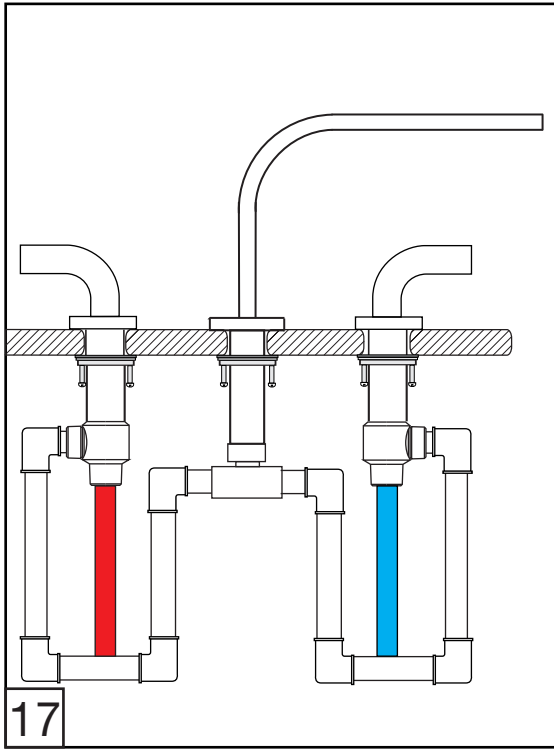

# Domino Roman tub faucet - Line J4

FV210/J4

Roman tub faucet

Torque recommendation.

Torque recommendation.

---

**Installation****Domino Roman tub faucet - Line J4**

---

## Domino Roman tub faucet - Line J4

---

---