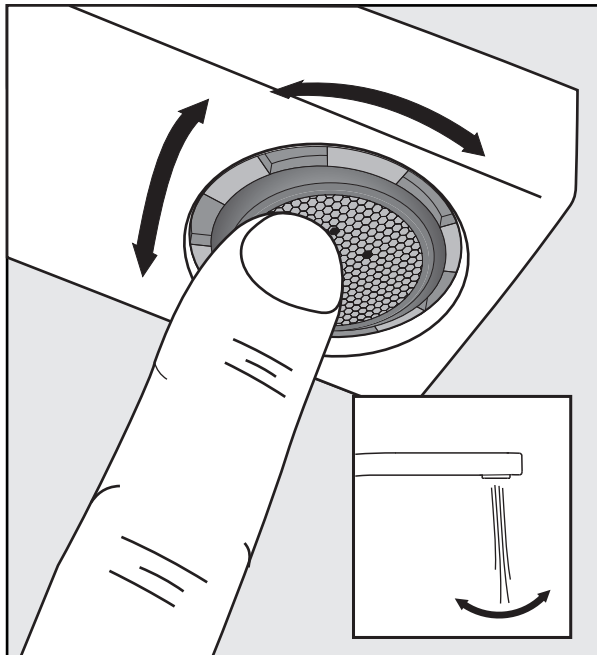

Domino Roman tub faucet - Line J4

FRANZ VIEGENER

A FV S.A. company.

4000 Porett Drive • Gurnee Illinois 60031

Phone 847-244-1234 / Fax 847-244-1259

FRANZ VIEGENER reserve the right to make revisions without notice in the design of faucets and bathroom accessories or in packaging.
FOLLFV210/J4 _ Edition No 1 _ August 2011.