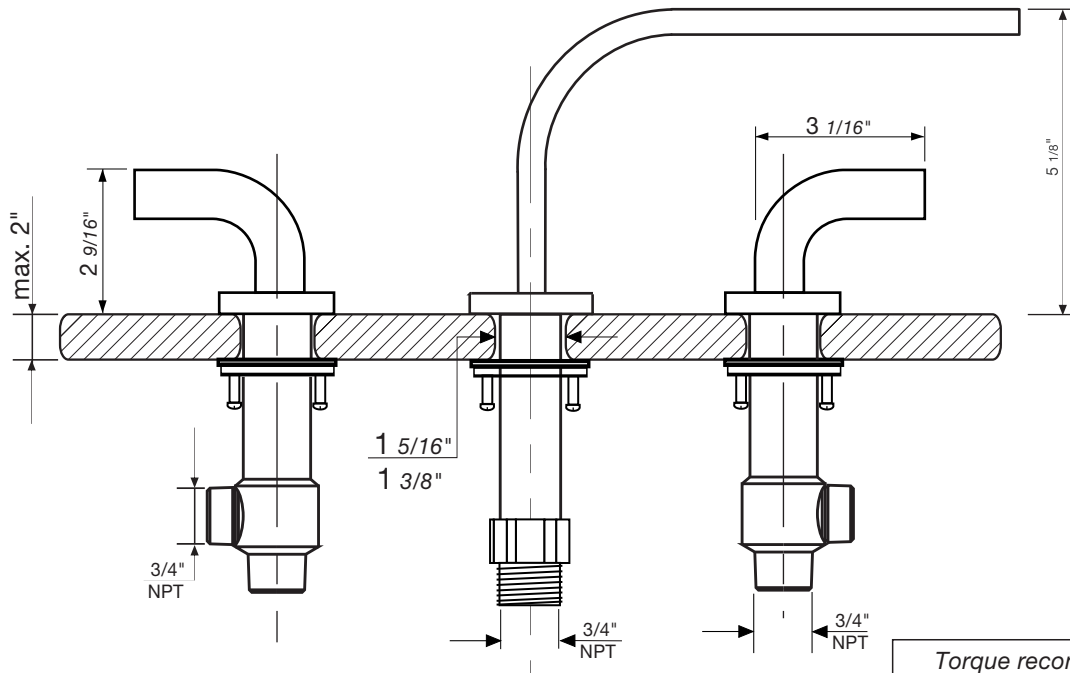

## Domino Roman tub faucet - Line J4

---

---

Before connecting the faucet to the water supply, flush the tubing thoroughly to eliminate any residue.

---

# Domino Roman tub faucet - Line J4

FV210/J4

Roman tub faucet

Torque recommendation.

Torque recommendation.

---

**Installation****Domino Roman tub faucet - Line J4**

---

## Domino Roman tub faucet - Line J4

---

---