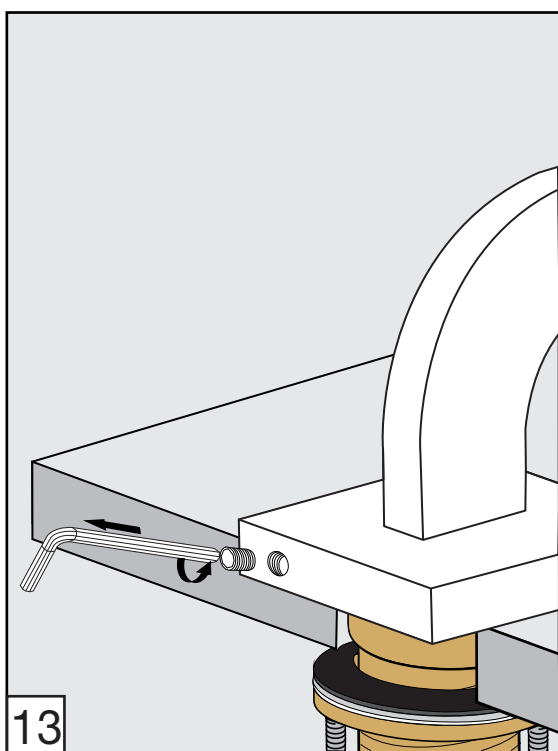

# Domino Roman tub faucet - Line J4

FV210/J4

Roman tub faucet

Torque recommendation.

Torque recommendation.

---

**Installation****Domino Roman tub faucet - Line J4**

---