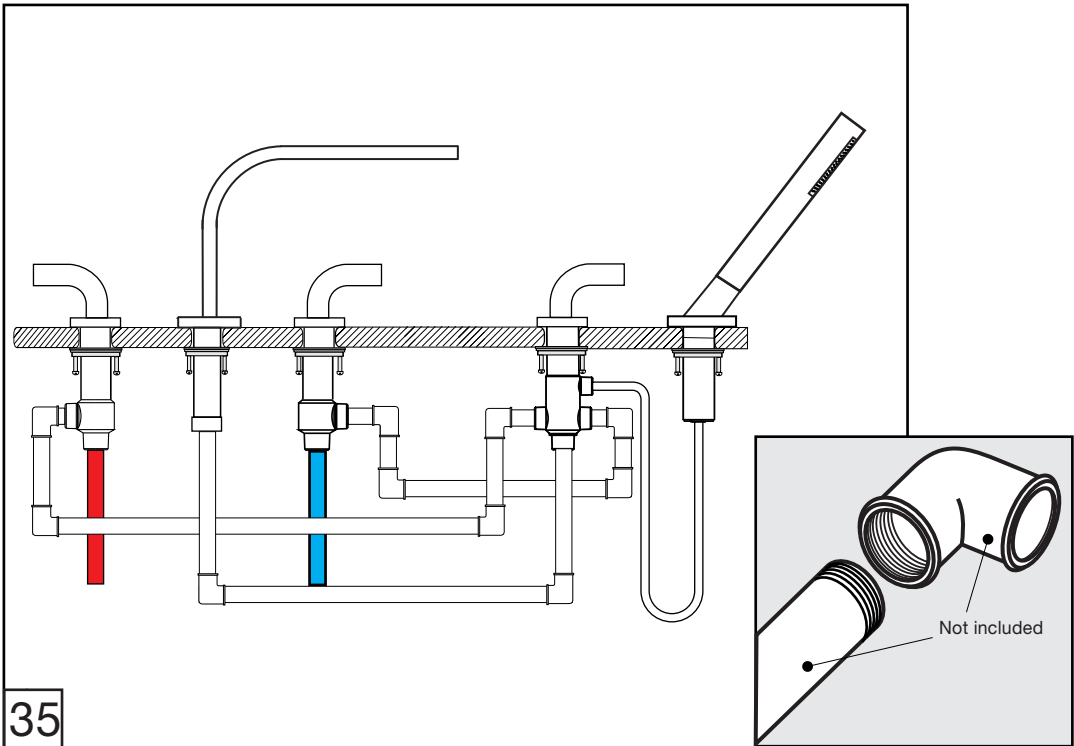

# Domino Roman tub faucet - Line J4

FV210/J4

Roman tub faucet

Torque recommendation.

Torque recommendation.

---

**Installation****Domino Roman tub faucet - Line J4**

---

**FV133/J4.0**

*(Optional / not included)*

*Hand shower, diverter valve  
& complete handle*

---

## Domino Roman tub faucet - Line J4

---

---