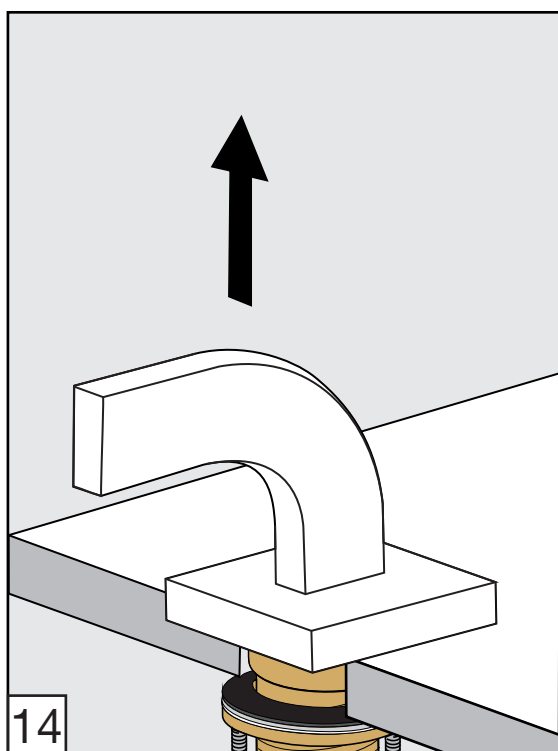

# Domino Roman tub faucet - Line J4

FV210/J4

Roman tub faucet

Torque recommendation.

Torque recommendation.

---

**Installation****Domino Roman tub faucet - Line J4**

---