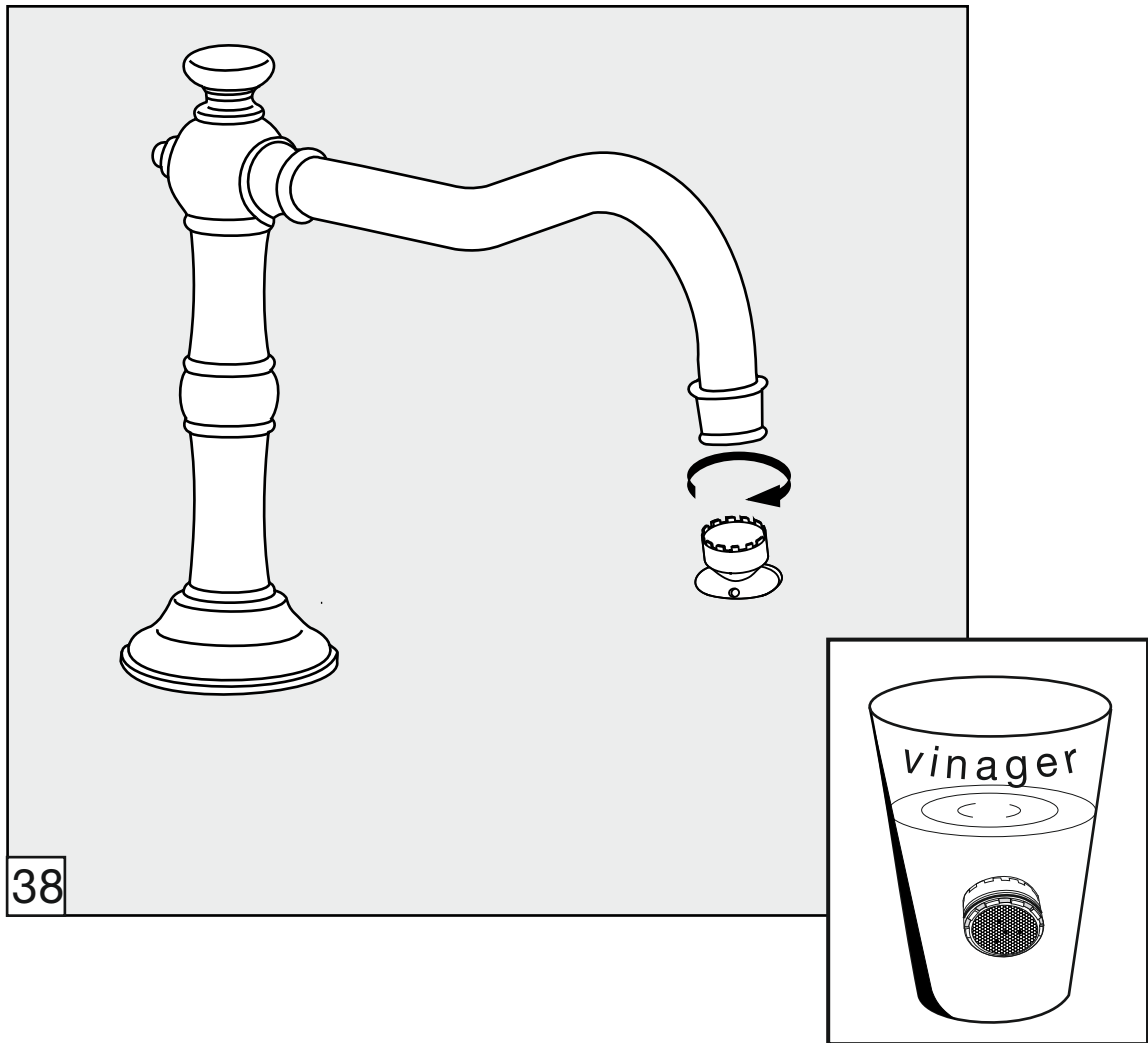

Required installation tools.

Provided.	Not provided.
 <p>Aerator tool</p>  <p>Allen wrench</p>	 <p>Phillips Screwdriver</p>  <p>Adjustable wrench</p>  <p>Channellock</p>  <p>Sealant tape</p>

Revere Roman tub faucet - Line 58

FV210/58-58L-58W

Roman tub faucet plus

Installation

Revere Roman tub faucet - Line 58

FV133/58.0- 58L - 58W
(Optional / not included)
Hand shower, diverter valve
& complete handle

Notes

Revere Roman tub faucet - Line 58