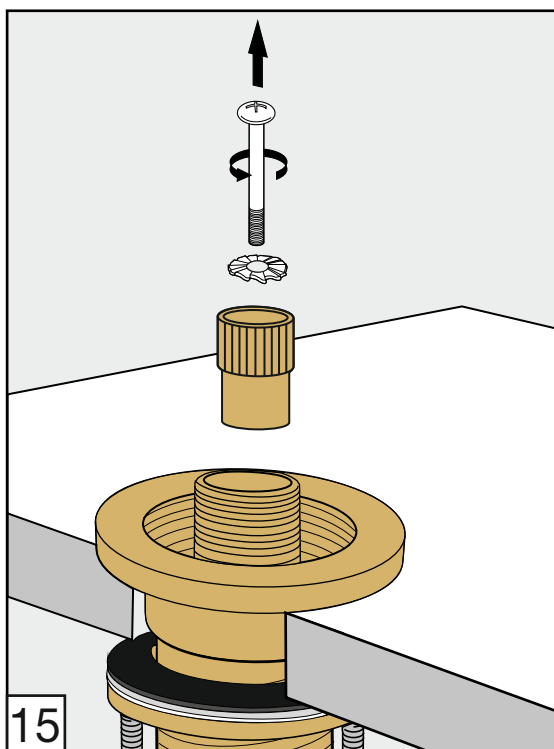

Required installation tools.

Provided.	Not provided.
 <p>Aerator tool</p>  <p>Allen wrench</p>	 <p>Phillips Screwdriver</p>  <p>Adjustable wrench</p>  <p>Channellock</p>  <p>Sealant tape</p>

Revere Roman tub faucet - Line 58

FV210/58-58L-58W

Roman tub faucet plus

Installation

Revere Roman tub faucet - Line 58

FV133/58.0- 58L - 58W
(Optional / not included)
Hand shower, diverter valve
& complete handle

Notes

Revere Roman tub faucet - Line 58