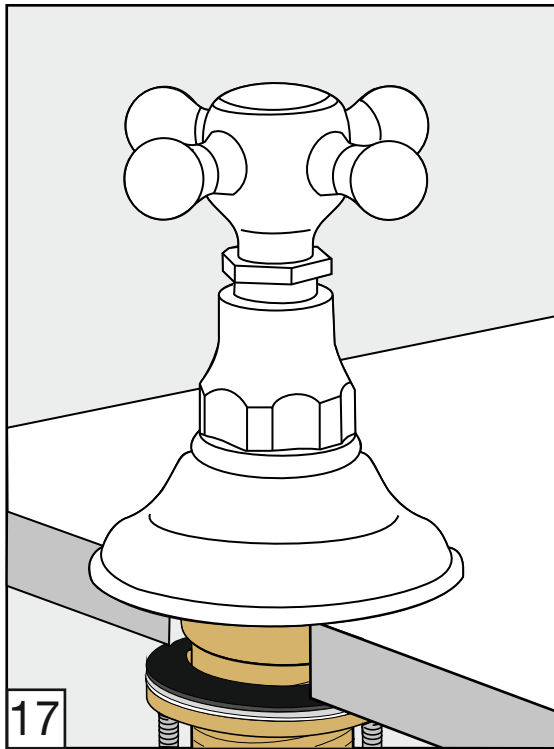

Required installation tools.

Provided.	Not provided.
 <p>Aerator tool</p>  <p>Allen wrench</p>	 <p>Phillips Screwdriver</p>  <p>Adjustable wrench</p>  <p>Channellock</p>  <p>Sealant tape</p>

Revere Roman tub faucet - Line 58

FV210/58-58L-58W

Roman tub faucet plus

Installation

Revere Roman tub faucet - Line 58

FV133/58.0- 58L - 58W
(Optional / not included)
Hand shower, diverter valve
& complete handle

Notes

Revere Roman tub faucet - Line 58