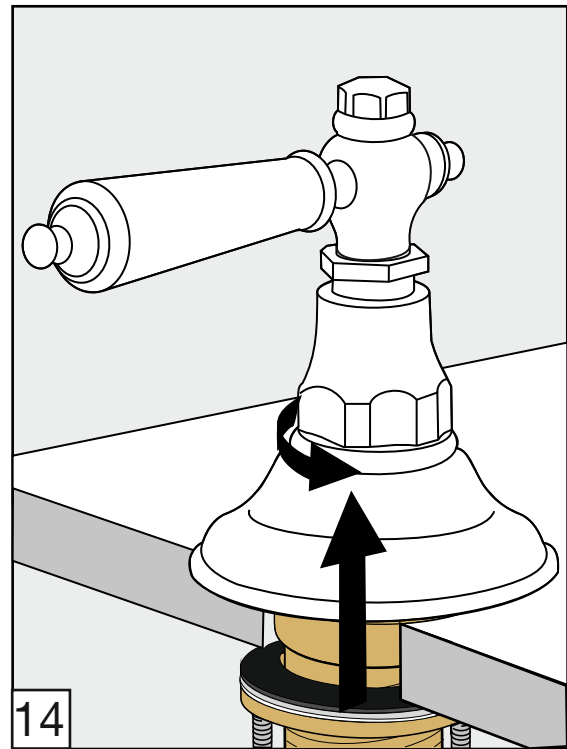

Required installation tools.

Provided.	Not provided.
 <p>Aerator tool</p>  <p>Allen wrench</p>	 <p>Phillips Screwdriver</p>  <p>Adjustable wrench</p>  <p>Channellock</p>  <p>Sealant tape</p>

Revere Roman tub faucet - Line 58

FV210/58-58L-58W

Roman tub faucet plus

Installation

Revere Roman tub faucet - Line 58

FV133/58.0- 58L - 58W
(Optional / not included)
Hand shower, diverter valve
& complete handle

Notes

Revere Roman tub faucet - Line 58