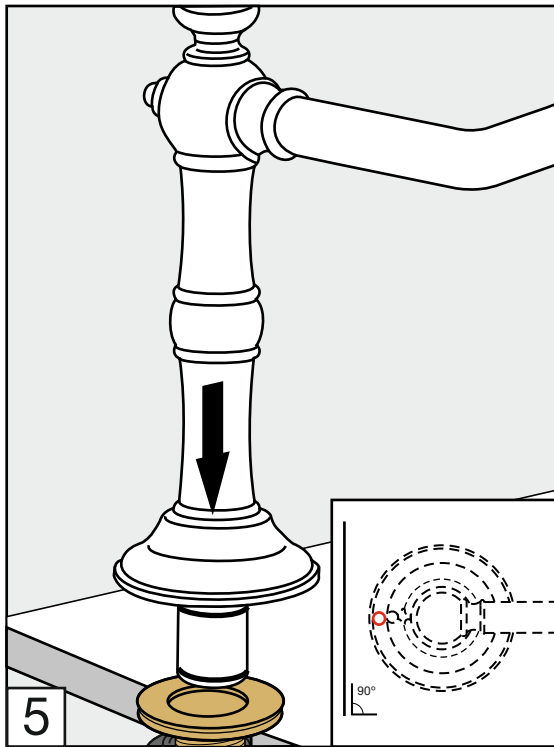

Required installation tools.

Provided.	Not provided.
 <p>Aerator tool</p>  <p>Allen wrench</p>	 <p>Phillips Screwdriver</p>  <p>Adjustable wrench</p>  <p>Channellock</p>  <p>Sealant tape</p>

Revere Roman tub faucet - Line 58

FV210/58-58L-58W

Roman tub faucet plus

Installation

Revere Roman tub faucet - Line 58

FV133/58.0- 58L - 58W
(Optional / not included)
Hand shower, diverter valve
& complete handle

Notes

Revere Roman tub faucet - Line 58