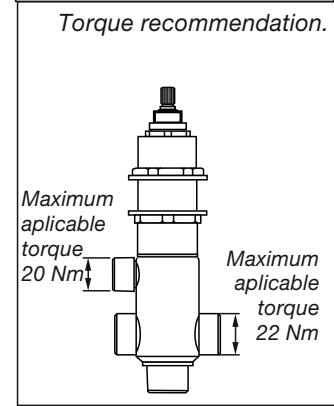

Required installation tools.

Provided.	Not provided.
 <p>Aerator tool</p>  <p>Allen wrench</p>	 <p>Phillips Screwdriver</p>  <p>Adjustable wrench</p>  <p>Channellock</p>  <p>Sealant tape</p>

Revere Roman tub faucet - Line 58

FV210/58-58L-58W

Roman tub faucet plus

Installation

Revere Roman tub faucet - Line 58

FV133/58.0- 58L - 58W
(Optional / not included)
Hand shower, diverter valve
& complete handle

Notes

Revere Roman tub faucet - Line 58