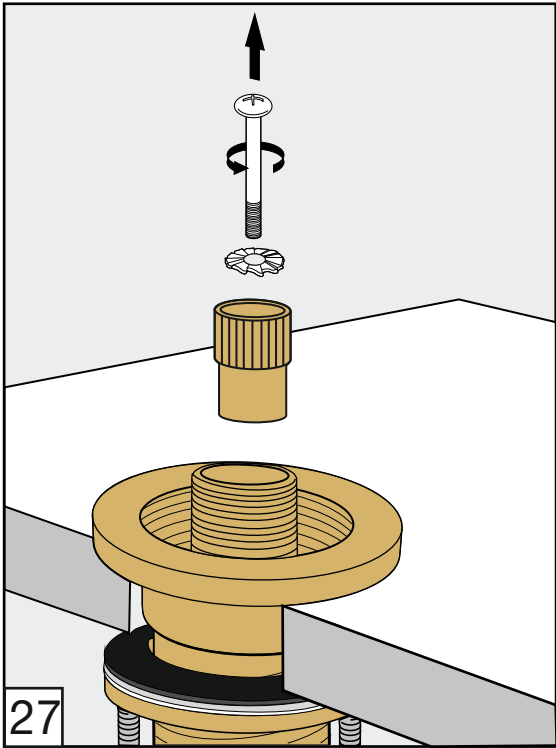

Required installation tools.

Provided.	Not provided.
 <p>Aerator tool</p>  <p>Allen wrench</p>	 <p>Phillips Screwdriver</p>  <p>Adjustable wrench</p>  <p>Channellock</p>  <p>Sealant tape</p>

Revere Roman tub faucet - Line 58

FV210/58-58L-58W

Roman tub faucet plus

Installation

Revere Roman tub faucet - Line 58

FV133/58.0- 58L - 58W
(Optional / not included)
Hand shower, diverter valve
& complete handle

Notes

Revere Roman tub faucet - Line 58