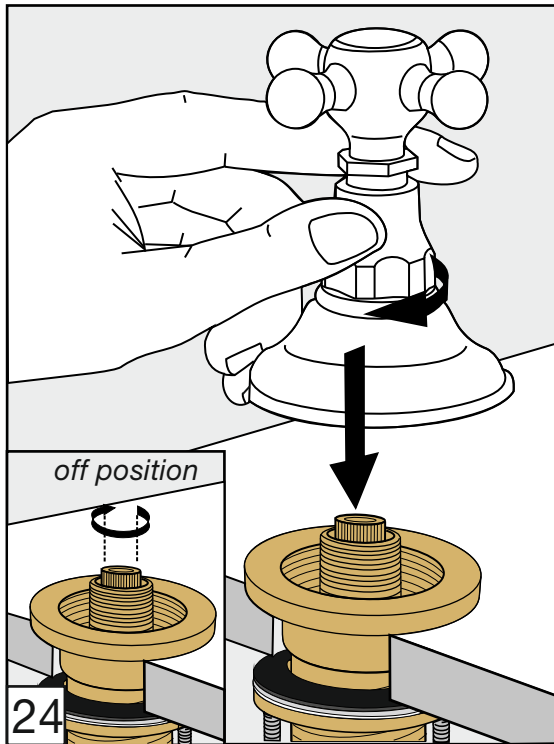

Required installation tools.

Provided.	Not provided.
 <p>Aerator tool</p>  <p>Allen wrench</p>	 <p>Phillips Screwdriver</p>  <p>Adjustable wrench</p>  <p>Channellock</p>  <p>Sealant tape</p>

Revere Roman tub faucet - Line 58

FV210/58-58L-58W

Roman tub faucet plus

Installation

Revere Roman tub faucet - Line 58

FV133/58.0- 58L - 58W
(Optional / not included)
Hand shower, diverter valve
& complete handle

Notes

Revere Roman tub faucet - Line 58