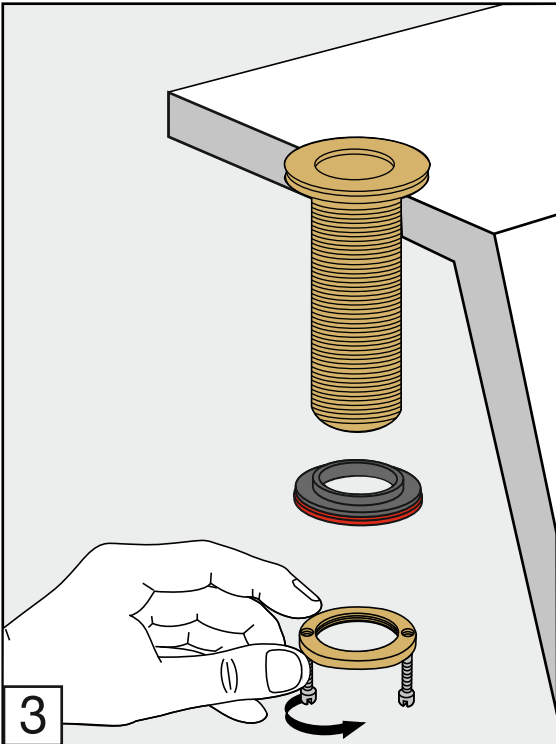

Required installation tools.

Provided.	Not provided.
 <p>Aerator tool</p>  <p>Allen wrench</p>	 <p>Phillips Screwdriver</p>  <p>Adjustable wrench</p>  <p>Channellock</p>  <p>Sealant tape</p>

Revere Roman tub faucet - Line 58

FV210/58-58L-58W

Roman tub faucet plus

Installation

Revere Roman tub faucet - Line 58

FV133/58.0- 58L - 58W
(Optional / not included)
Hand shower, diverter valve
& complete handle

Notes

Revere Roman tub faucet - Line 58