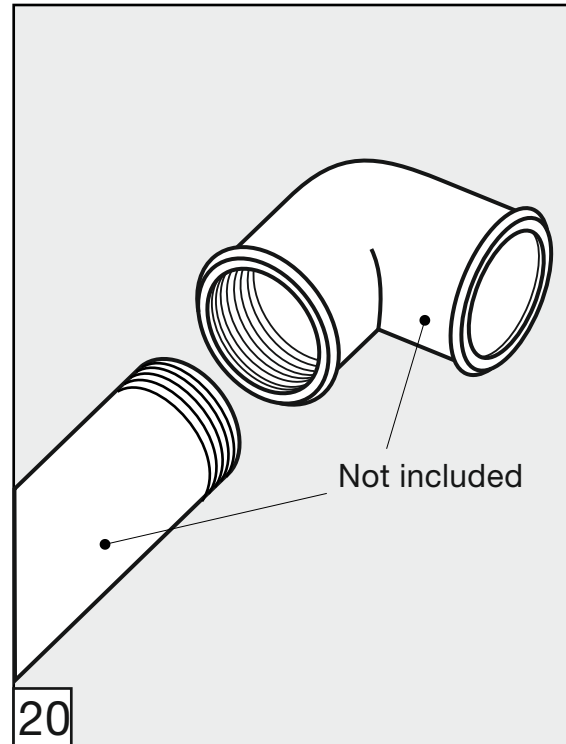

Required installation tools.

Provided.	Not provided.
 <p>Aerator tool</p>  <p>Allen wrench</p>	 <p>Phillips Screwdriver</p>  <p>Adjustable wrench</p>  <p>Channellock</p>  <p>Sealant tape</p>

Revere Roman tub faucet - Line 58

FV210/58-58L-58W

Roman tub faucet plus

Installation

Revere Roman tub faucet - Line 58

FV133/58.0- 58L - 58W
(Optional / not included)
Hand shower, diverter valve
& complete handle

Notes

Revere Roman tub faucet - Line 58