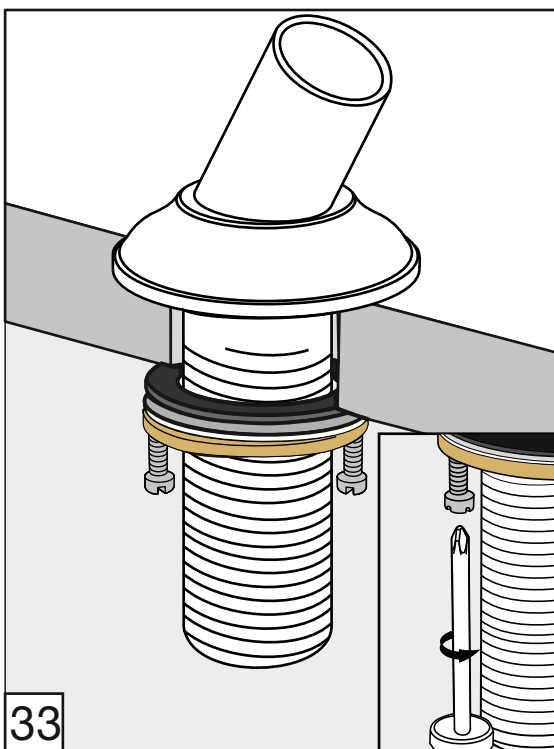

Required installation tools.

Provided.	Not provided.
 <p>Aerator tool</p>  <p>Allen wrench</p>	 <p>Phillips Screwdriver</p>  <p>Adjustable wrench</p>  <p>Channellock</p>  <p>Sealant tape</p>

Revere Roman tub faucet - Line 58

FV210/58-58L-58W

Roman tub faucet plus

Installation

Revere Roman tub faucet - Line 58

FV133/58.0- 58L - 58W
(Optional / not included)
Hand shower, diverter valve
& complete handle

Notes

Revere Roman tub faucet - Line 58