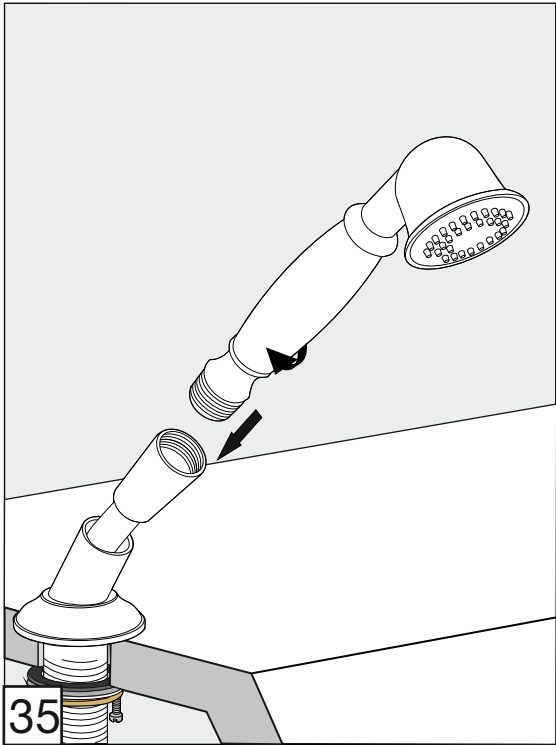

Required installation tools.

Provided.	Not provided.
 <p>Aerator tool</p>  <p>Allen wrench</p>	 <p>Phillips Screwdriver</p>  <p>Adjustable wrench</p>  <p>Channellock</p>  <p>Sealant tape</p>

Revere Roman tub faucet - Line 58

FV210/58-58L-58W

Roman tub faucet plus

Installation

Revere Roman tub faucet - Line 58

FV133/58.0- 58L - 58W
(Optional / not included)
Hand shower, diverter valve
& complete handle

Notes

Revere Roman tub faucet - Line 58