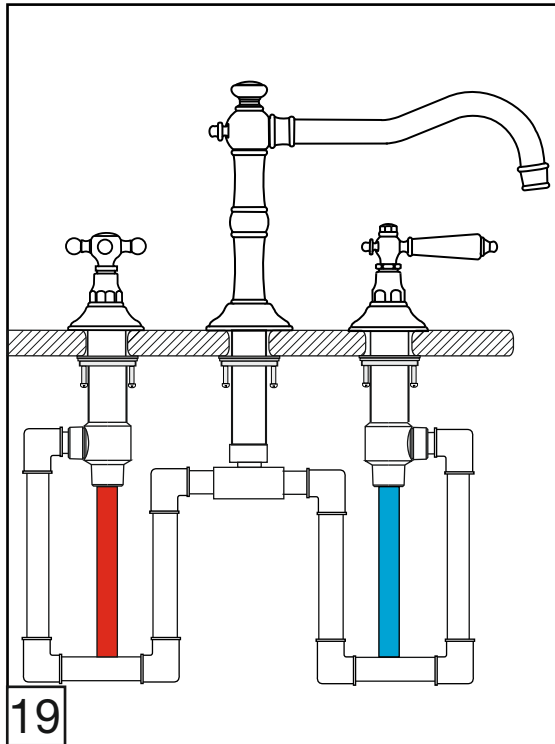

Required installation tools.

Provided.	Not provided.
 <p>Aerator tool</p>  <p>Allen wrench</p>	 <p>Phillips Screwdriver</p>  <p>Adjustable wrench</p>  <p>Channellock</p>  <p>Sealant tape</p>

Revere Roman tub faucet - Line 58

FV210/58-58L-58W

Roman tub faucet plus

Installation

Revere Roman tub faucet - Line 58

FV133/58.0- 58L - 58W
(Optional / not included)
Hand shower, diverter valve
& complete handle

Notes

Revere Roman tub faucet - Line 58