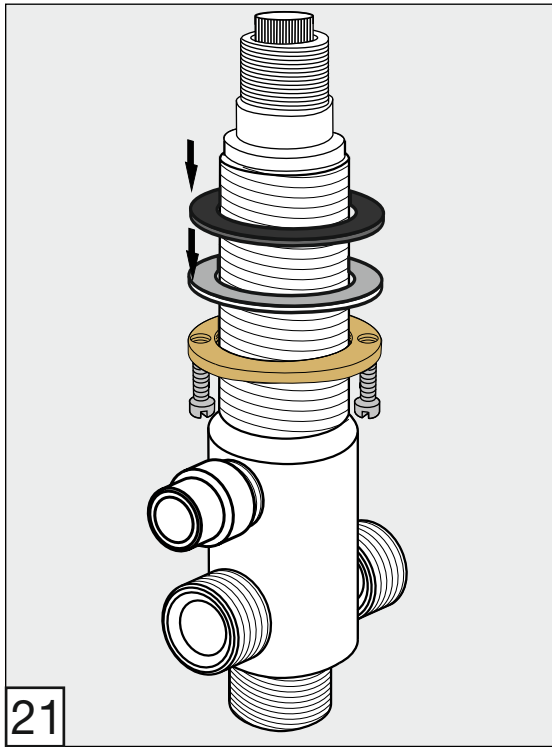

Required installation tools.

Provided.	Not provided.
 <p>Aerator tool</p>  <p>Allen wrench</p>	 <p>Phillips Screwdriver</p>  <p>Adjustable wrench</p>  <p>Channellock</p>  <p>Sealant tape</p>

Revere Roman tub faucet - Line 58

FV210/58-58L-58W

Roman tub faucet plus

Installation

Revere Roman tub faucet - Line 58

FV133/58.0- 58L - 58W
(Optional / not included)
Hand shower, diverter valve
& complete handle

Notes

Revere Roman tub faucet - Line 58