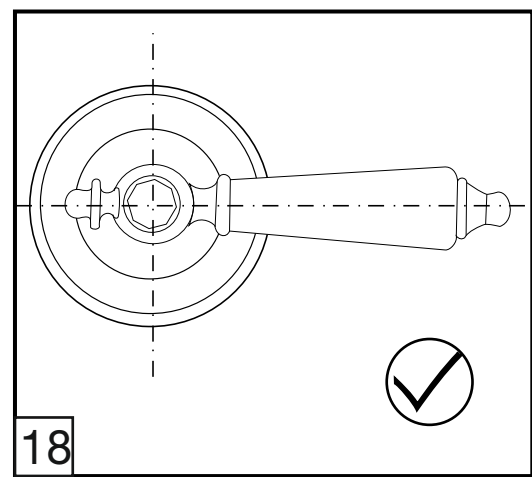

Required installation tools.

Provided.	Not provided.
 <p>Aerator tool</p>  <p>Allen wrench</p>	 <p>Phillips Screwdriver</p>  <p>Adjustable wrench</p>  <p>Channellock</p>  <p>Sealant tape</p>

Revere Roman tub faucet - Line 58

FV210/58-58L-58W

Roman tub faucet plus

Installation

Revere Roman tub faucet - Line 58

FV133/58.0- 58L - 58W
(Optional / not included)
Hand shower, diverter valve
& complete handle

Notes

Revere Roman tub faucet - Line 58