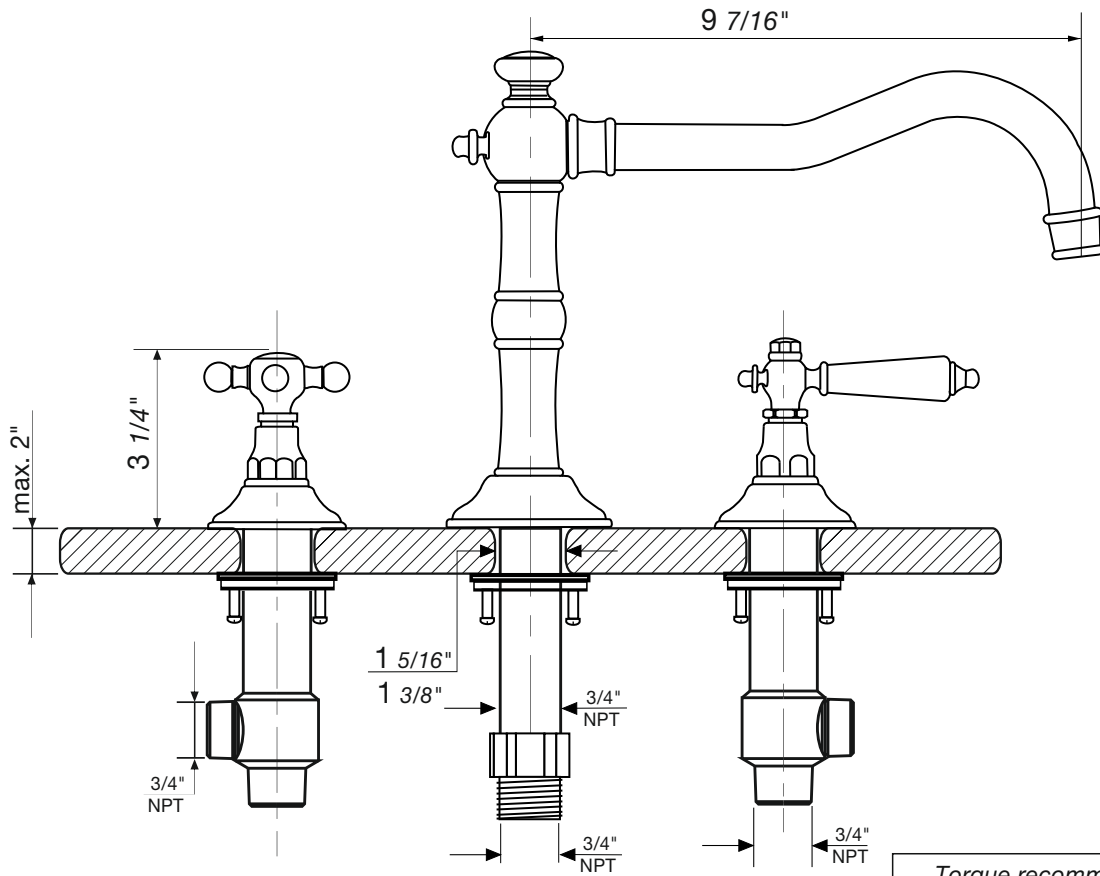

Required installation tools.

Provided.	Not provided.
 <p>Aerator tool</p>  <p>Allen wrench</p>	 <p>Phillips Screwdriver</p>  <p>Adjustable wrench</p>  <p>Channellock</p>  <p>Sealant tape</p>

Revere Roman tub faucet - Line 58

FV210/58-58L-58W

Roman tub faucet plus

Installation

Revere Roman tub faucet - Line 58

FV133/58.0- 58L - 58W
(Optional / not included)
Hand shower, diverter valve
& complete handle

Notes

Revere Roman tub faucet - Line 58