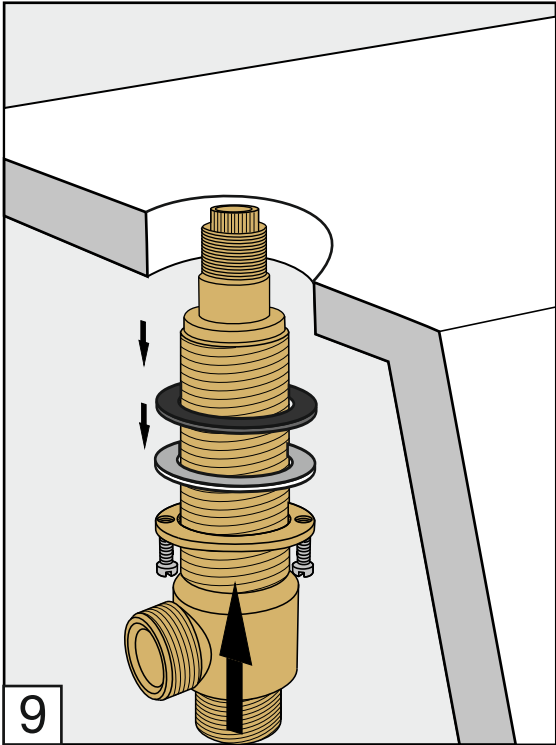

Required installation tools.

Provided.	Not provided.
 <p>Aerator tool</p>  <p>Allen wrench</p>	 <p>Phillips Screwdriver</p>  <p>Adjustable wrench</p>  <p>Channellock</p>  <p>Sealant tape</p>

Revere Roman tub faucet - Line 58

FV210/58-58L-58W

Roman tub faucet plus

Installation

Revere Roman tub faucet - Line 58

FV133/58.0- 58L - 58W
(Optional / not included)
Hand shower, diverter valve
& complete handle

Notes

Revere Roman tub faucet - Line 58