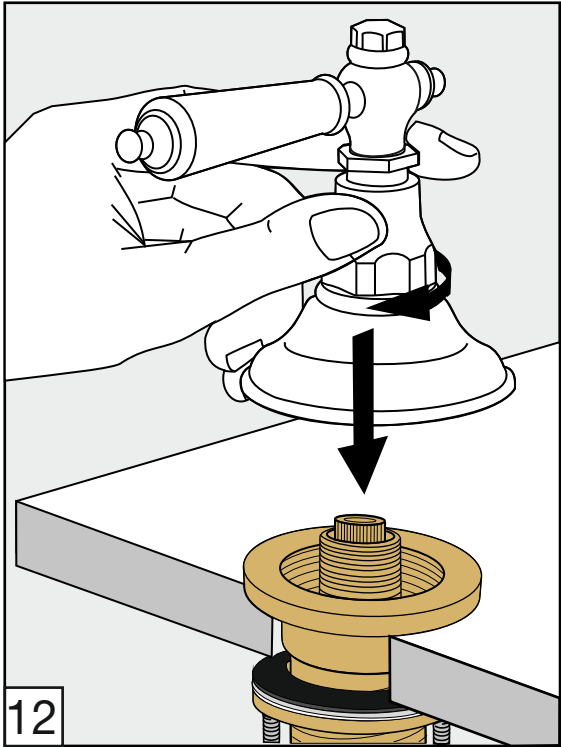

Required installation tools.

Provided.	Not provided.
 <p>Aerator tool</p>  <p>Allen wrench</p>	 <p>Phillips Screwdriver</p>  <p>Adjustable wrench</p>  <p>Channellock</p>  <p>Sealant tape</p>

Revere Roman tub faucet - Line 58

FV210/58-58L-58W

Roman tub faucet plus

Installation

Revere Roman tub faucet - Line 58

FV133/58.0- 58L - 58W
(Optional / not included)
Hand shower, diverter valve
& complete handle

Notes

Revere Roman tub faucet - Line 58