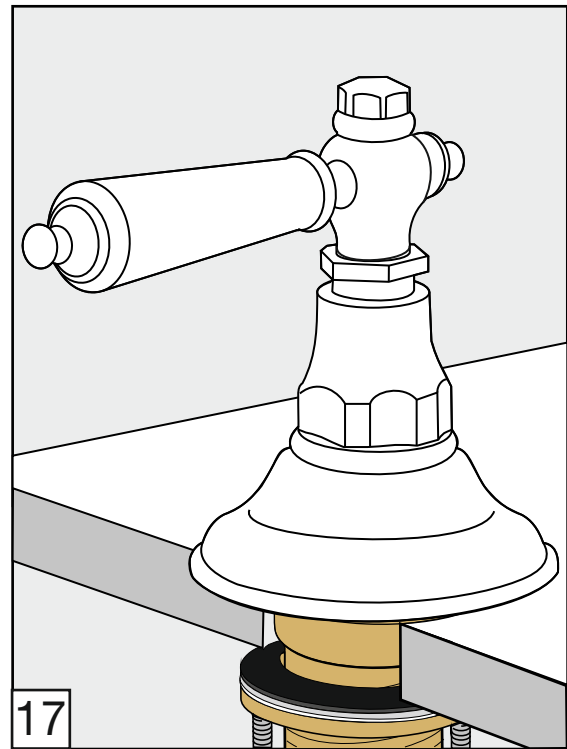

Required installation tools.

Provided.	Not provided.
 <p>Aerator tool</p>  <p>Allen wrench</p>	 <p>Phillips Screwdriver</p>  <p>Adjustable wrench</p>  <p>Channellock</p>  <p>Sealant tape</p>

Revere Roman tub faucet - Line 58

FV210/58-58L-58W

Roman tub faucet plus

Installation

Revere Roman tub faucet - Line 58

FV133/58.0- 58L - 58W
(Optional / not included)
Hand shower, diverter valve
& complete handle

Notes

Revere Roman tub faucet - Line 58