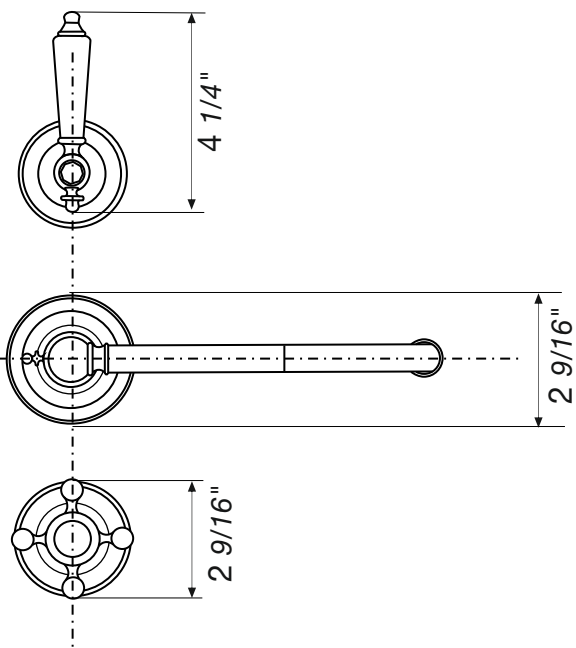

Required installation tools.

Provided.	Not provided.
 <p>Aerator tool</p>  <p>Allen wrench</p>	 <p>Phillips Screwdriver</p>  <p>Adjustable wrench</p>  <p>Channellock</p>  <p>Sealant tape</p>

Revere Roman tub faucet - Line 58

FV210/58-58L-58W

Roman tub faucet plus

Installation

Revere Roman tub faucet - Line 58

FV133/58.0- 58L - 58W
(Optional / not included)
Hand shower, diverter valve
& complete handle

Notes

Revere Roman tub faucet - Line 58