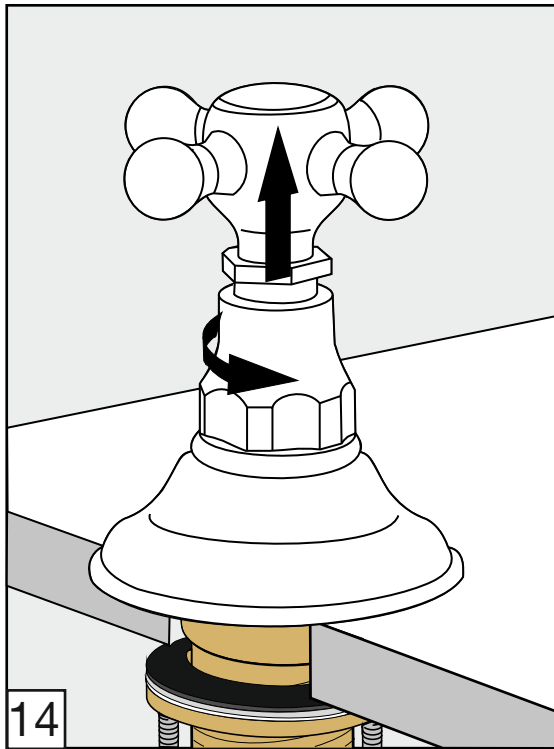

Required installation tools.

Provided.	Not provided.
 <p>Aerator tool</p>  <p>Allen wrench</p>	 <p>Phillips Screwdriver</p>  <p>Adjustable wrench</p>  <p>Channellock</p>  <p>Sealant tape</p>

Revere Roman tub faucet - Line 58

FV210/58-58L-58W

Roman tub faucet plus

Installation

Revere Roman tub faucet - Line 58

FV133/58.0- 58L - 58W
(Optional / not included)
Hand shower, diverter valve
& complete handle

Notes

Revere Roman tub faucet - Line 58