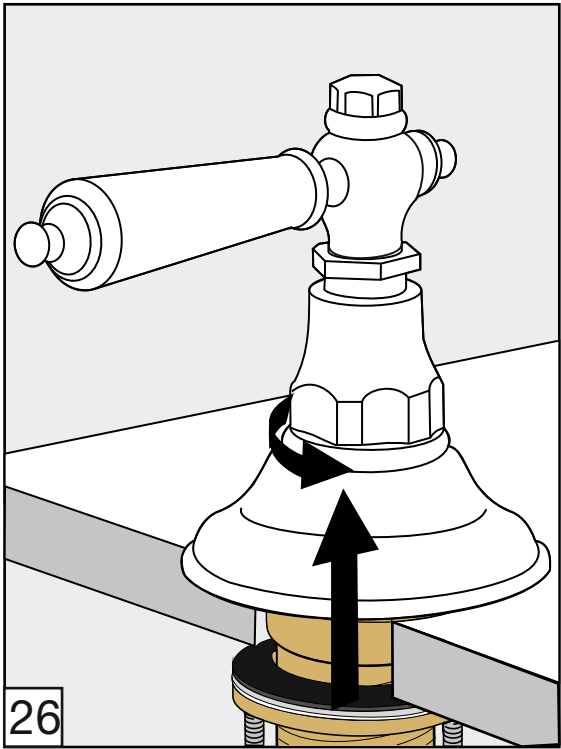

Required installation tools.

Provided.	Not provided.
 <p>Aerator tool</p>  <p>Allen wrench</p>	 <p>Phillips Screwdriver</p>  <p>Adjustable wrench</p>  <p>Channellock</p>  <p>Sealant tape</p>

Revere Roman tub faucet - Line 58

FV210/58-58L-58W

Roman tub faucet plus

Installation

Revere Roman tub faucet - Line 58

FV133/58.0- 58L - 58W
(Optional / not included)
Hand shower, diverter valve
& complete handle

Notes

Revere Roman tub faucet - Line 58