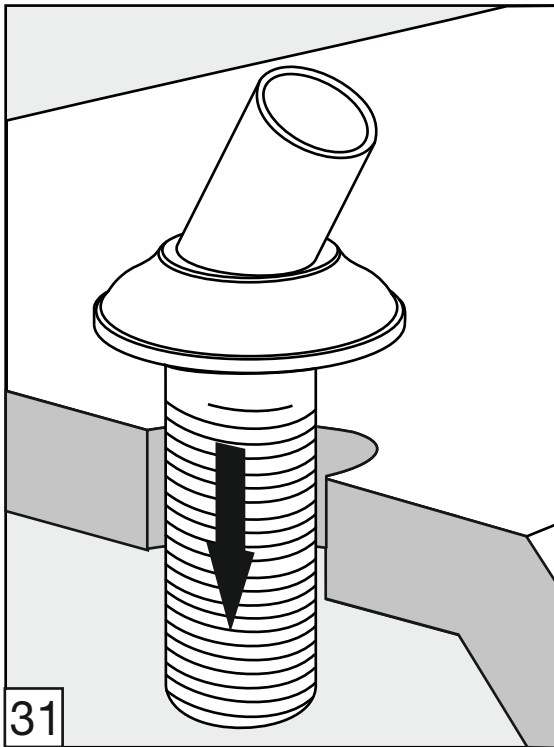

Required installation tools.

Provided.	Not provided.
 <p>Aerator tool</p>  <p>Allen wrench</p>	 <p>Phillips Screwdriver</p>  <p>Adjustable wrench</p>  <p>Channellock</p>  <p>Sealant tape</p>

Revere Roman tub faucet - Line 58

FV210/58-58L-58W

Roman tub faucet plus

Installation

Revere Roman tub faucet - Line 58

FV133/58.0- 58L - 58W
(Optional / not included)
Hand shower, diverter valve
& complete handle

Notes

Revere Roman tub faucet - Line 58