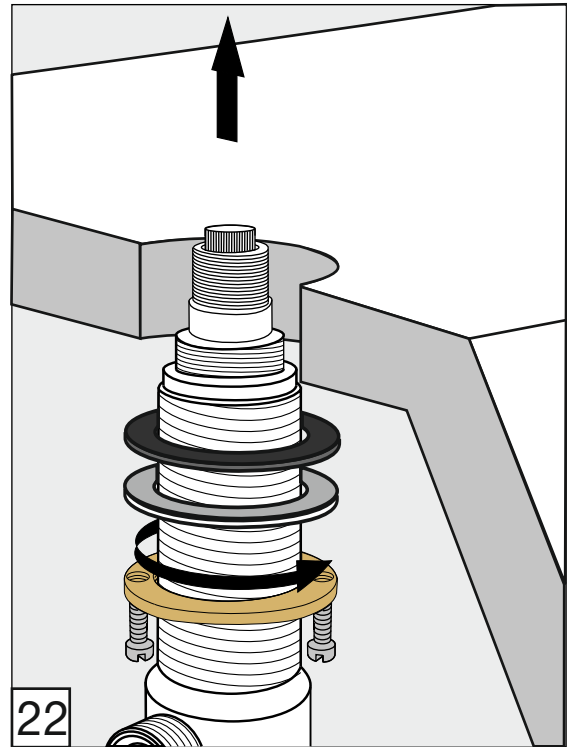

Required installation tools.

Provided.	Not provided.
 <p>Aerator tool</p>  <p>Allen wrench</p>	 <p>Phillips Screwdriver</p>  <p>Adjustable wrench</p>  <p>Channellock</p>  <p>Sealant tape</p>

Revere Roman tub faucet - Line 58

FV210/58-58L-58W

Roman tub faucet plus

Installation

Revere Roman tub faucet - Line 58

FV133/58.0- 58L - 58W
(Optional / not included)
Hand shower, diverter valve
& complete handle

Notes

Revere Roman tub faucet - Line 58