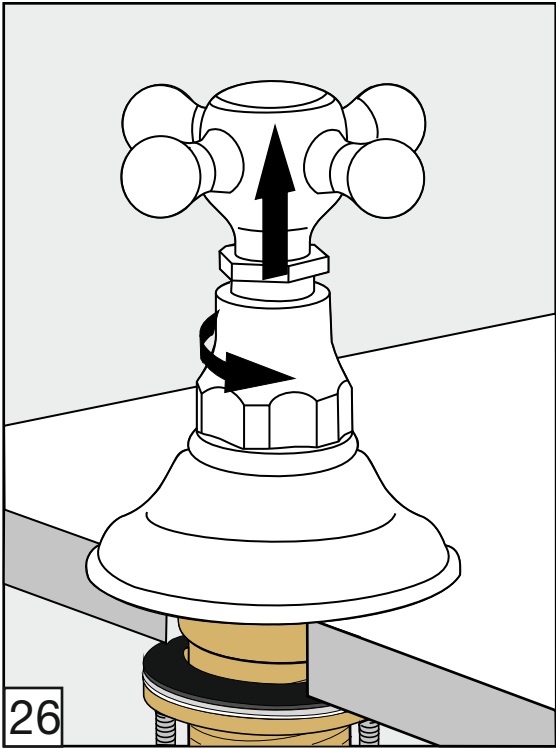

Required installation tools.

Provided.	Not provided.
 <p>Aerator tool</p>  <p>Allen wrench</p>	 <p>Phillips Screwdriver</p>  <p>Adjustable wrench</p>  <p>Channellock</p>  <p>Sealant tape</p>

Revere Roman tub faucet - Line 58

FV210/58-58L-58W

Roman tub faucet plus

Installation

Revere Roman tub faucet - Line 58

FV133/58.0- 58L - 58W
(Optional / not included)
Hand shower, diverter valve
& complete handle

Notes

Revere Roman tub faucet - Line 58