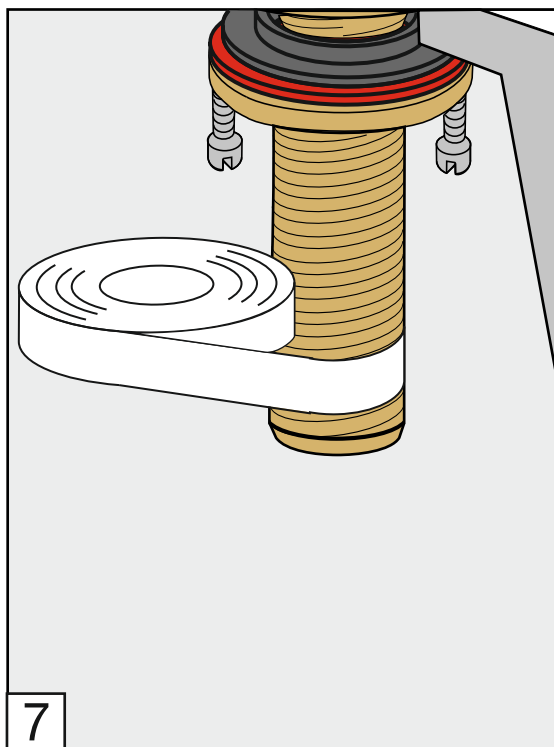

Required installation tools.

Provided.	Not provided.
 <p>Aerator tool</p>  <p>Allen wrench</p>	 <p>Phillips Screwdriver</p>  <p>Adjustable wrench</p>  <p>Channellock</p>  <p>Sealant tape</p>

Revere Roman tub faucet - Line 58

FV210/58-58L-58W

Roman tub faucet plus

Installation

Revere Roman tub faucet - Line 58

FV133/58.0- 58L - 58W
(Optional / not included)
Hand shower, diverter valve
& complete handle

Notes

Revere Roman tub faucet - Line 58