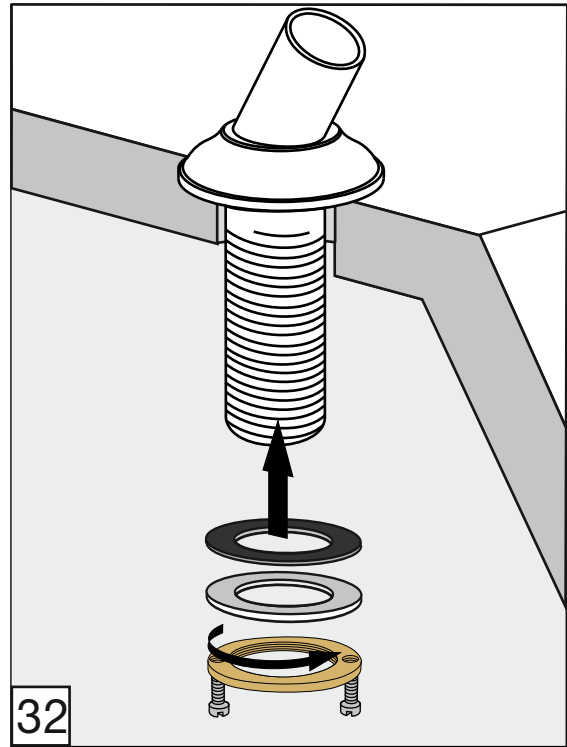

Required installation tools.

Provided.	Not provided.
 <p>Aerator tool</p>  <p>Allen wrench</p>	 <p>Phillips Screwdriver</p>  <p>Adjustable wrench</p>  <p>Channellock</p>  <p>Sealant tape</p>

Revere Roman tub faucet - Line 58

FV210/58-58L-58W

Roman tub faucet plus

Installation

Revere Roman tub faucet - Line 58

FV133/58.0- 58L - 58W
(Optional / not included)
Hand shower, diverter valve
& complete handle

Notes

Revere Roman tub faucet - Line 58