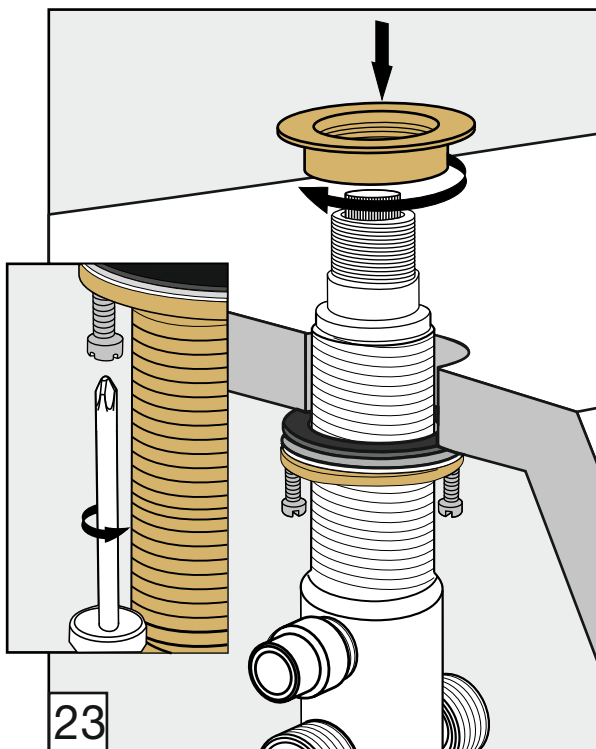

Required installation tools.

Provided.	Not provided.
 <p>Aerator tool</p>  <p>Allen wrench</p>	 <p>Phillips Screwdriver</p>  <p>Adjustable wrench</p>  <p>Channellock</p>  <p>Sealant tape</p>

Revere Roman tub faucet - Line 58

FV210/58-58L-58W

Roman tub faucet plus

Installation

Revere Roman tub faucet - Line 58

FV133/58.0- 58L - 58W
(Optional / not included)
Hand shower, diverter valve
& complete handle

Notes

Revere Roman tub faucet - Line 58