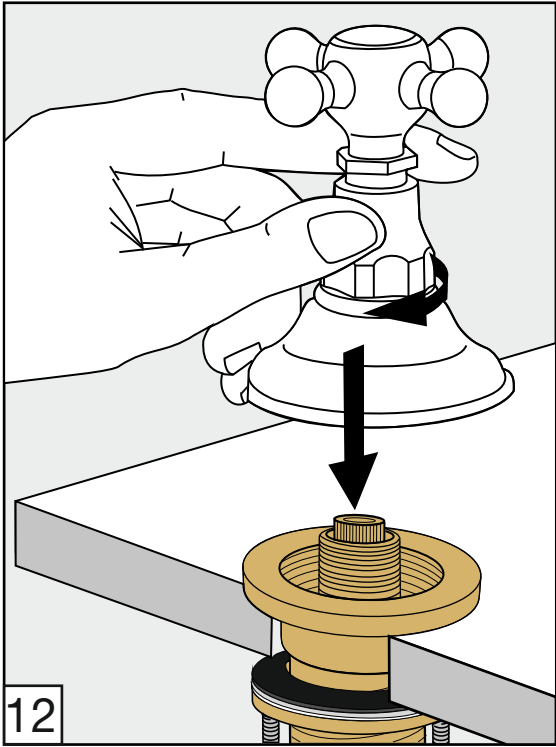

Required installation tools.

Provided.	Not provided.
 <p>Aerator tool</p>  <p>Allen wrench</p>	 <p>Phillips Screwdriver</p>  <p>Adjustable wrench</p>  <p>Channellock</p>  <p>Sealant tape</p>

Revere Roman tub faucet - Line 58

FV210/58-58L-58W

Roman tub faucet plus

Installation

Revere Roman tub faucet - Line 58

FV133/58.0- 58L - 58W
(Optional / not included)
Hand shower, diverter valve
& complete handle

Notes

Revere Roman tub faucet - Line 58