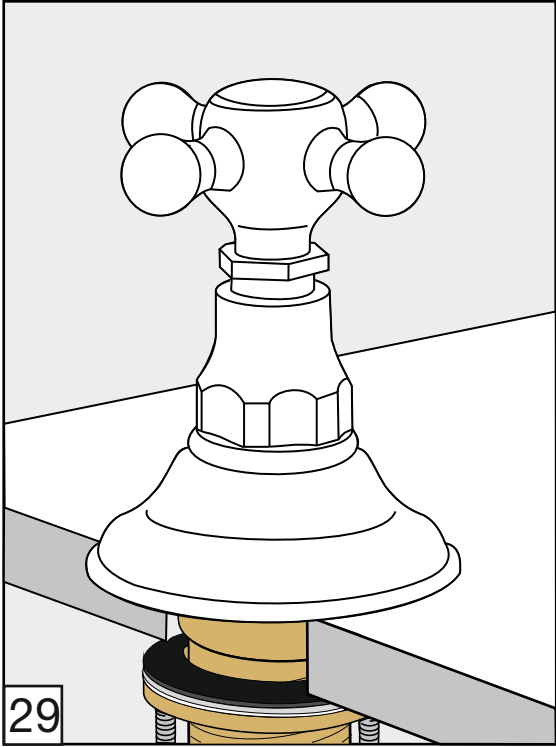

Required installation tools.

Provided.	Not provided.
 <p>Aerator tool</p>  <p>Allen wrench</p>	 <p>Phillips Screwdriver</p>  <p>Adjustable wrench</p>  <p>Channellock</p>  <p>Sealant tape</p>

Revere Roman tub faucet - Line 58

FV210/58-58L-58W

Roman tub faucet plus

Installation

Revere Roman tub faucet - Line 58

FV133/58.0- 58L - 58W
(Optional / not included)
Hand shower, diverter valve
& complete handle

Notes

Revere Roman tub faucet - Line 58