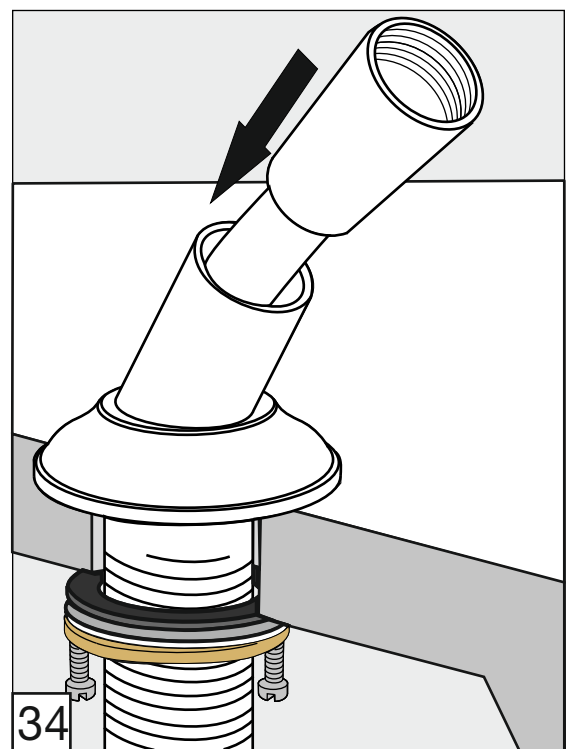

Required installation tools.

Provided.	Not provided.
 <p>Aerator tool</p>  <p>Allen wrench</p>	 <p>Phillips Screwdriver</p>  <p>Adjustable wrench</p>  <p>Channellock</p>  <p>Sealant tape</p>

Revere Roman tub faucet - Line 58

FV210/58-58L-58W

Roman tub faucet plus

Installation

Revere Roman tub faucet - Line 58

FV133/58.0- 58L - 58W
(Optional / not included)
Hand shower, diverter valve
& complete handle

Notes

Revere Roman tub faucet - Line 58