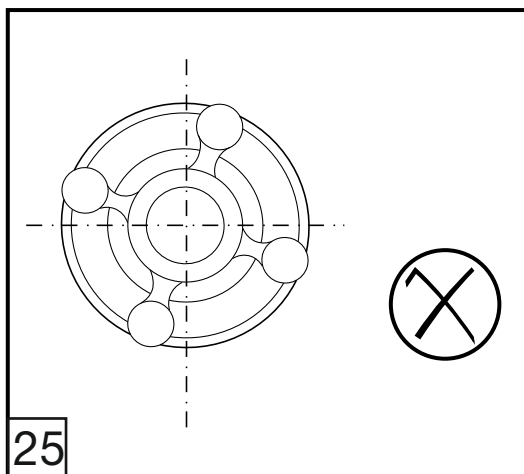

Required installation tools.

Provided.	Not provided.
 <p>Aerator tool</p>  <p>Allen wrench</p>	 <p>Phillips Screwdriver</p>  <p>Adjustable wrench</p>  <p>Channellock</p>  <p>Sealant tape</p>

Revere Roman tub faucet - Line 58

FV210/58-58L-58W

Roman tub faucet plus

Installation

Revere Roman tub faucet - Line 58

FV133/58.0- 58L - 58W
(Optional / not included)
Hand shower, diverter valve
& complete handle

Notes

Revere Roman tub faucet - Line 58