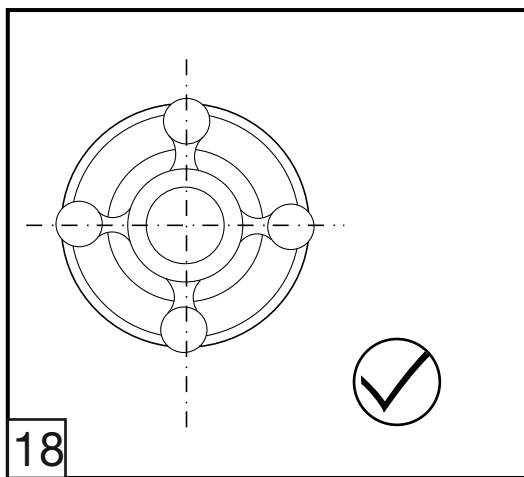

FV210/58-58L-58W

Roman tub faucet plus

Installation

Revere Roman tub faucet - Line 58

FV133/58.0- 58L - 58W
(Optional / not included)
Hand shower, diverter valve
& complete handle

Notes

Revere Roman tub faucet - Line 58