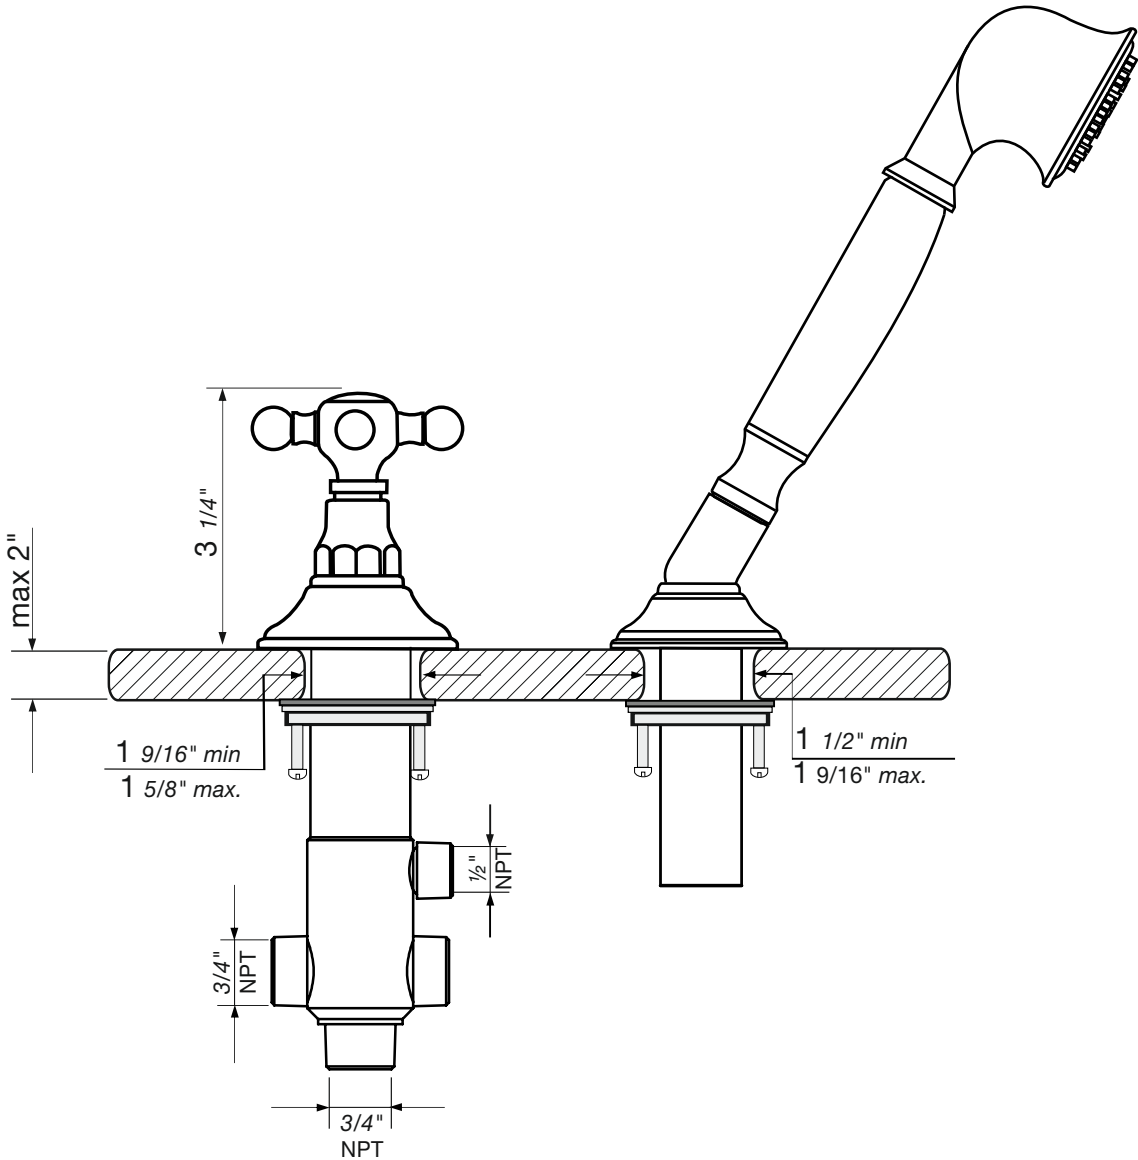

Required installation tools.

Provided.	Not provided.
 <p>Aerator tool</p>  <p>Allen wrench</p>	 <p>Phillips Screwdriver</p>  <p>Adjustable wrench</p>  <p>Channellock</p>  <p>Sealant tape</p>

Revere Roman tub faucet - Line 58

FV210/58-58L-58W

Roman tub faucet plus

Installation

Revere Roman tub faucet - Line 58

FV133/58.0- 58L - 58W
(Optional / not included)
Hand shower, diverter valve
& complete handle

Notes

Revere Roman tub faucet - Line 58