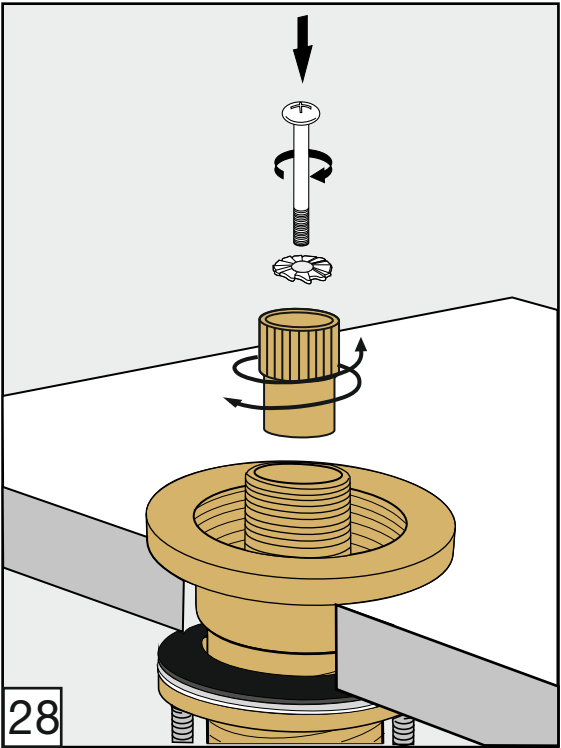

Required installation tools.

Provided.	Not provided.
 <p>Aerator tool</p>  <p>Allen wrench</p>	 <p>Phillips Screwdriver</p>  <p>Adjustable wrench</p>  <p>Channellock</p>  <p>Sealant tape</p>

Revere Roman tub faucet - Line 58

FV210/58-58L-58W

Roman tub faucet plus

Installation

Revere Roman tub faucet - Line 58

FV133/58.0- 58L - 58W
(Optional / not included)
Hand shower, diverter valve
& complete handle

Notes

Revere Roman tub faucet - Line 58