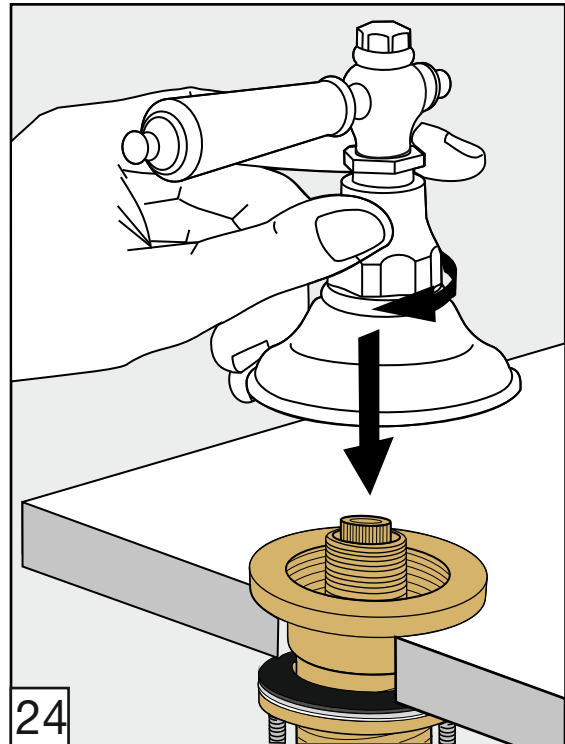

Required installation tools.

Provided.	Not provided.
 <p>Aerator tool</p>  <p>Allen wrench</p>	 <p>Phillips Screwdriver</p>  <p>Adjustable wrench</p>  <p>Channellock</p>  <p>Sealant tape</p>

Revere Roman tub faucet - Line 58

FV210/58-58L-58W

Roman tub faucet plus

Installation

Revere Roman tub faucet - Line 58

FV133/58.0- 58L - 58W
(Optional / not included)
Hand shower, diverter valve
& complete handle

Notes

Revere Roman tub faucet - Line 58