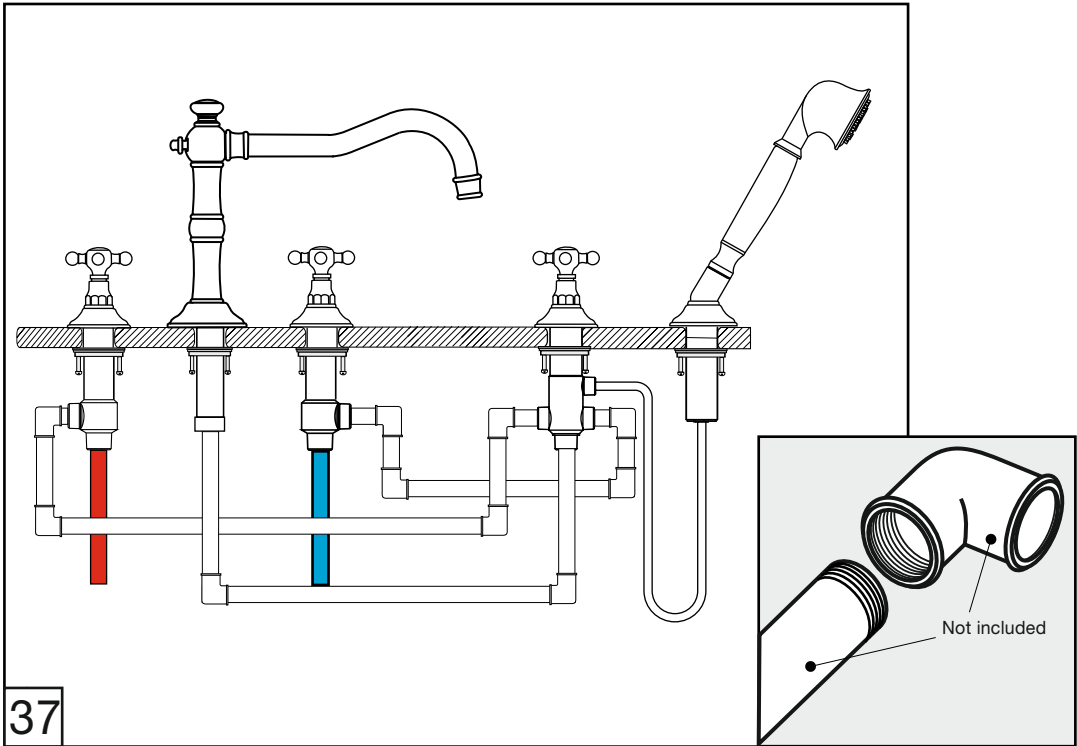

Required installation tools.

Provided.	Not provided.
 <p>Aerator tool</p>  <p>Allen wrench</p>	 <p>Phillips Screwdriver</p>  <p>Adjustable wrench</p>  <p>Channellock</p>  <p>Sealant tape</p>

Revere Roman tub faucet - Line 58

FV210/58-58L-58W

Roman tub faucet plus

Installation

Revere Roman tub faucet - Line 58

FV133/58.0- 58L - 58W
(Optional / not included)
Hand shower, diverter valve
& complete handle

Notes

Revere Roman tub faucet - Line 58