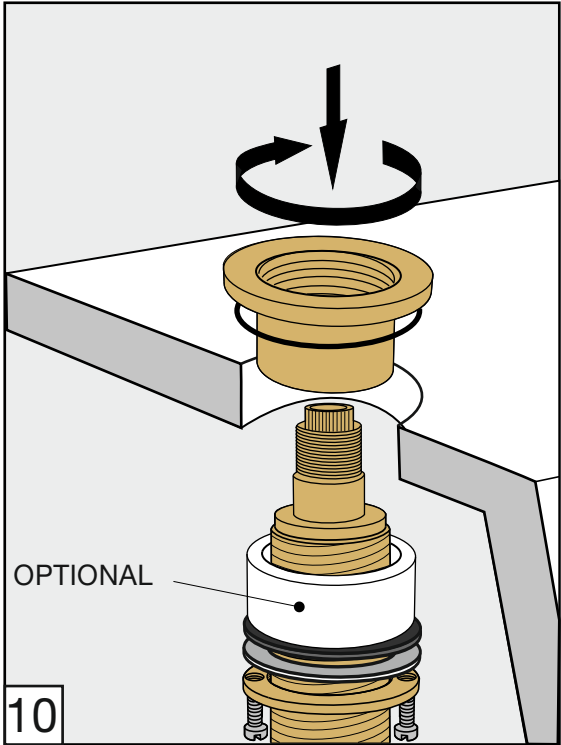

Required installation tools.

Provided.	Not provided.
 <p>Aerator tool</p>  <p>Allen wrench</p>	 <p>Phillips Screwdriver</p>  <p>Adjustable wrench</p>  <p>Channellock</p>  <p>Sealant tape</p>

Revere Roman tub faucet - Line 58

FV210/58-58L-58W

Roman tub faucet plus

Installation

Revere Roman tub faucet - Line 58

FV133/58.0- 58L - 58W
(Optional / not included)
Hand shower, diverter valve
& complete handle

Notes

Revere Roman tub faucet - Line 58