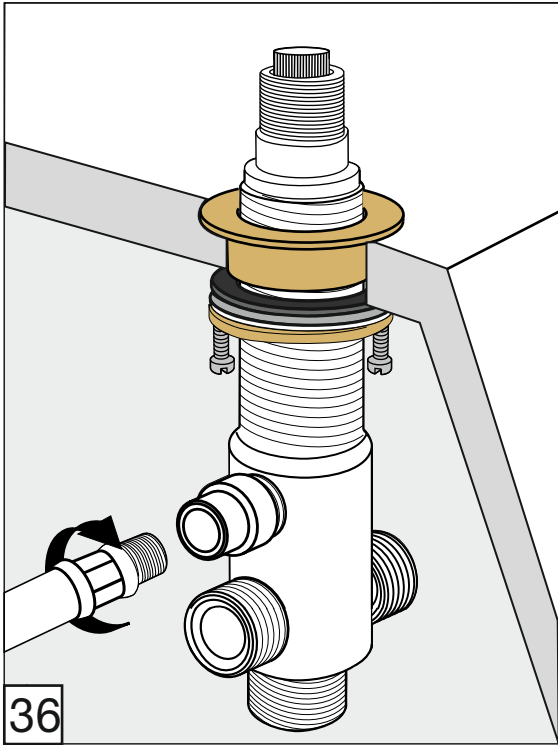

Required installation tools.

Provided.	Not provided.
 <p>Aerator tool</p>  <p>Allen wrench</p>	 <p>Phillips Screwdriver</p>  <p>Adjustable wrench</p>  <p>Channellock</p>  <p>Sealant tape</p>

Revere Roman tub faucet - Line 58

FV210/58-58L-58W

Roman tub faucet plus

Installation

Revere Roman tub faucet - Line 58

FV133/58.0- 58L - 58W
(Optional / not included)
Hand shower, diverter valve
& complete handle

Notes

Revere Roman tub faucet - Line 58