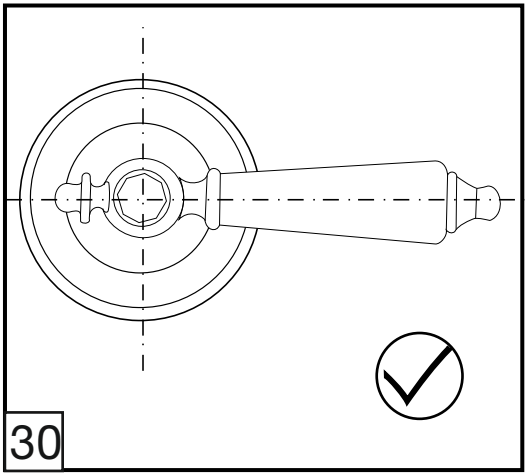

Required installation tools.

Provided.	Not provided.
 <p>Aerator tool</p>  <p>Allen wrench</p>	 <p>Phillips Screwdriver</p>  <p>Adjustable wrench</p>  <p>Channellock</p>  <p>Sealant tape</p>

Revere Roman tub faucet - Line 58

FV210/58-58L-58W

Roman tub faucet plus

Installation

Revere Roman tub faucet - Line 58

FV133/58.0- 58L - 58W
(Optional / not included)
Hand shower, diverter valve
& complete handle

Notes

Revere Roman tub faucet - Line 58