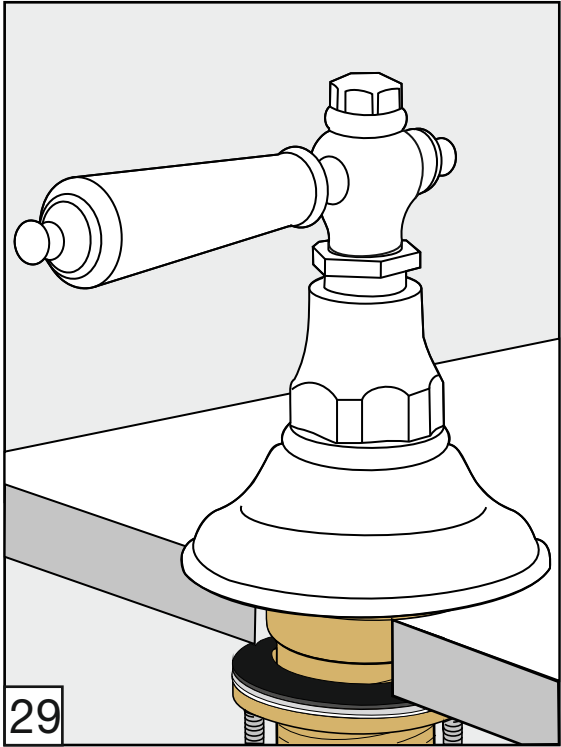

Required installation tools.

Provided.	Not provided.
 <p>Aerator tool</p>  <p>Allen wrench</p>	 <p>Phillips Screwdriver</p>  <p>Adjustable wrench</p>  <p>Channellock</p>  <p>Sealant tape</p>

Revere Roman tub faucet - Line 58

FV210/58-58L-58W

Roman tub faucet plus

Installation

Revere Roman tub faucet - Line 58

FV133/58.0- 58L - 58W
(Optional / not included)
Hand shower, diverter valve
& complete handle

Notes

Revere Roman tub faucet - Line 58