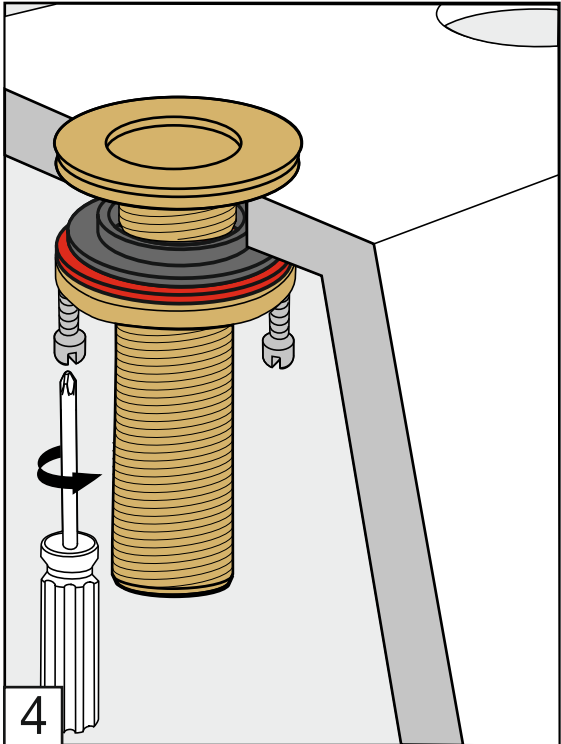

Required installation tools.

Provided.	Not provided.
 <p>Aerator tool</p>  <p>Allen wrench</p>	 <p>Phillips Screwdriver</p>  <p>Adjustable wrench</p>  <p>Channellock</p>  <p>Sealant tape</p>

Revere Roman tub faucet - Line 58

FV210/58-58L-58W

Roman tub faucet plus

Installation

Revere Roman tub faucet - Line 58

FV133/58.0- 58L - 58W
(Optional / not included)
Hand shower, diverter valve
& complete handle

Notes

Revere Roman tub faucet - Line 58