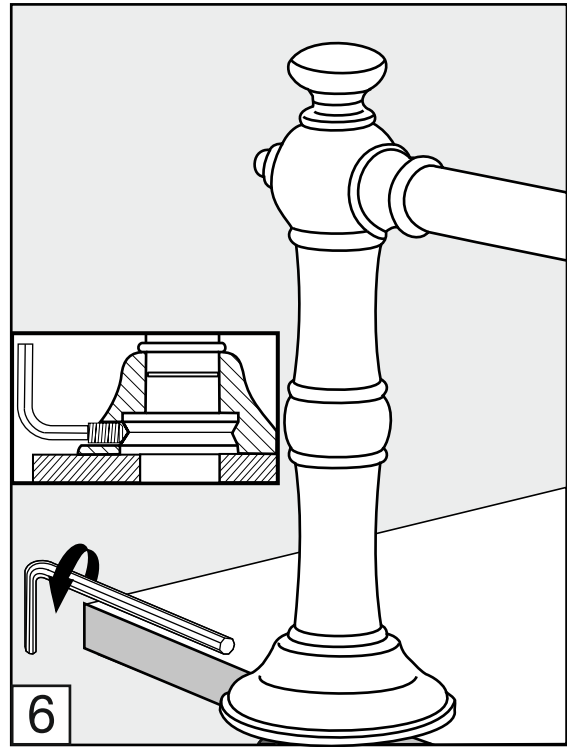

Required installation tools.

Provided.	Not provided.
 <p>Aerator tool</p>  <p>Allen wrench</p>	 <p>Phillips Screwdriver</p>  <p>Adjustable wrench</p>  <p>Channellock</p>  <p>Sealant tape</p>

Revere Roman tub faucet - Line 58

FV210/58-58L-58W

Roman tub faucet plus

Installation

Revere Roman tub faucet - Line 58

FV133/58.0- 58L - 58W
(Optional / not included)
Hand shower, diverter valve
& complete handle

Notes

Revere Roman tub faucet - Line 58