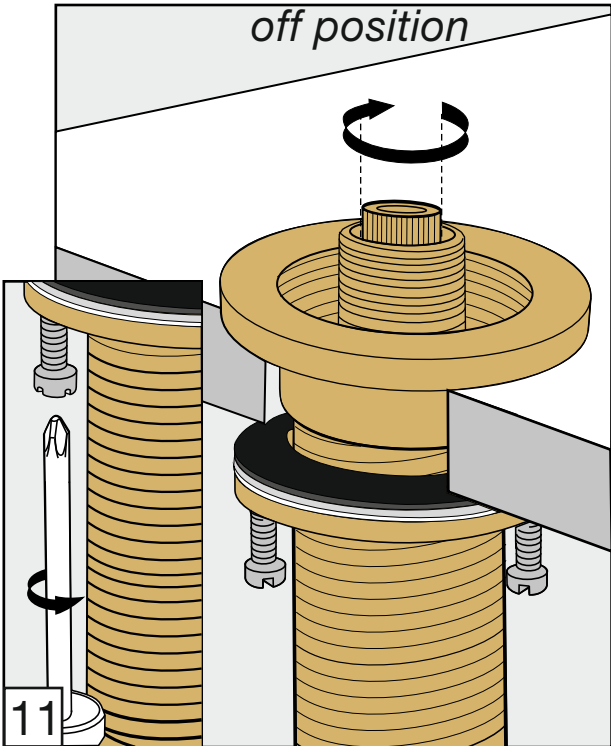

Required installation tools.

Provided.	Not provided.
 <p>Aerator tool</p>  <p>Allen wrench</p>	 <p>Phillips Screwdriver</p>  <p>Adjustable wrench</p>  <p>Channellock</p>  <p>Sealant tape</p>

Revere Roman tub faucet - Line 58

FV210/58-58L-58W

Roman tub faucet plus

Installation

Revere Roman tub faucet - Line 58

FV133/58.0- 58L - 58W
(Optional / not included)
Hand shower, diverter valve
& complete handle

Notes

Revere Roman tub faucet - Line 58