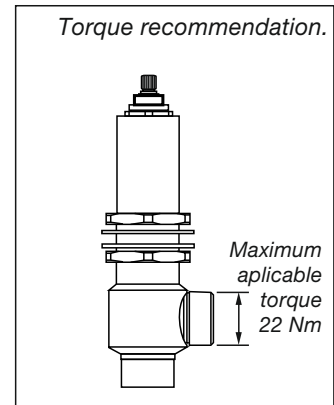

Required installation tools.

Provided.	Not provided.
 <p>Aerator tool</p>  <p>Allen wrench</p>	 <p>Phillips Screwdriver</p>  <p>Adjustable wrench</p>  <p>Channellock</p>  <p>Sealant tape</p>

Revere Roman tub faucet - Line 58

FV210/58-58L-58W

Roman tub faucet plus

Installation

Revere Roman tub faucet - Line 58

FV133/58.0- 58L - 58W
(Optional / not included)
Hand shower, diverter valve
& complete handle

Notes

Revere Roman tub faucet - Line 58