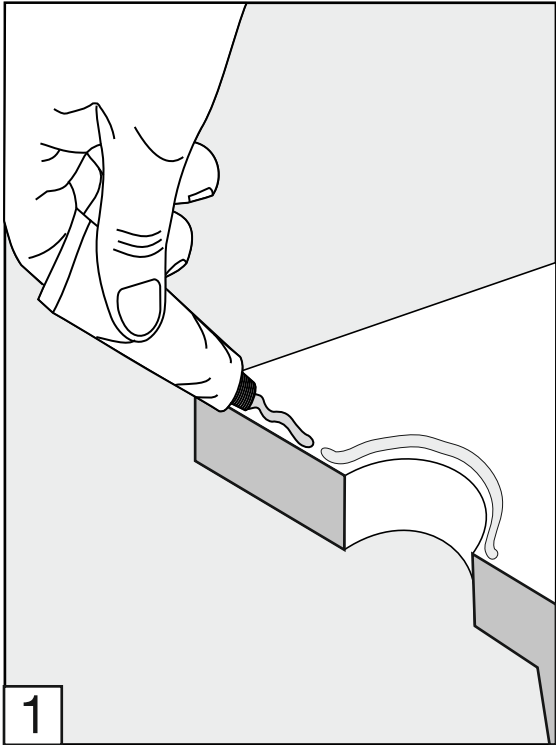

Required installation tools.

Provided.	Not provided.
 <p>Aerator tool</p>  <p>Allen wrench</p>	 <p>Phillips Screwdriver</p>  <p>Adjustable wrench</p>  <p>Channellock</p>  <p>Sealant tape</p>

Revere Roman tub faucet - Line 58

FV210/58-58L-58W

Roman tub faucet plus

Installation

Revere Roman tub faucet - Line 58

FV133/58.0- 58L - 58W
(Optional / not included)
Hand shower, diverter valve
& complete handle

Notes

Revere Roman tub faucet - Line 58