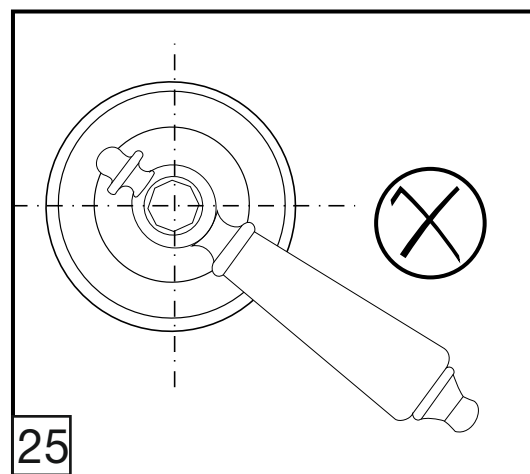

Required installation tools.

Provided.	Not provided.
 <p>Aerator tool</p>  <p>Allen wrench</p>	 <p>Phillips Screwdriver</p>  <p>Adjustable wrench</p>  <p>Channellock</p>  <p>Sealant tape</p>

Revere Roman tub faucet - Line 58

FV210/58-58L-58W

Roman tub faucet plus

Installation

Revere Roman tub faucet - Line 58

FV133/58.0- 58L - 58W
(Optional / not included)
Hand shower, diverter valve
& complete handle

Notes

Revere Roman tub faucet - Line 58