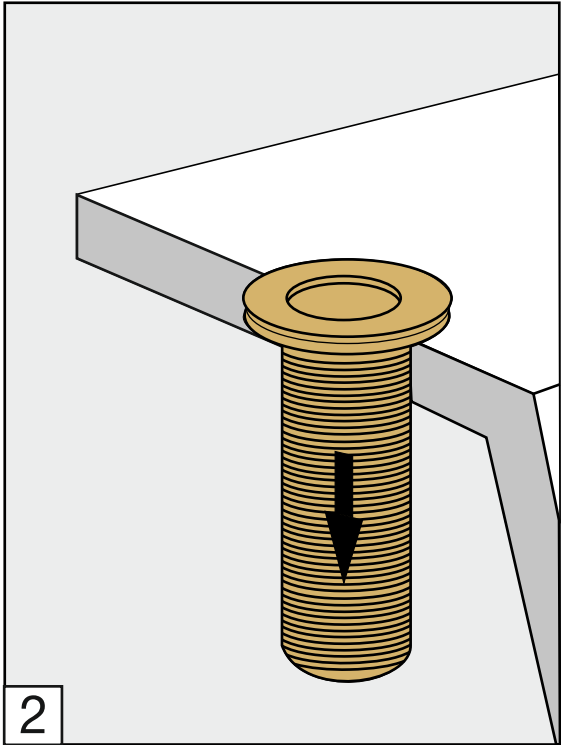

Required installation tools.

Provided.	Not provided.
 <p>Aerator tool</p>  <p>Allen wrench</p>	 <p>Phillips Screwdriver</p>  <p>Adjustable wrench</p>  <p>Channellock</p>  <p>Sealant tape</p>

Revere Roman tub faucet - Line 58

FV210/58-58L-58W

Roman tub faucet plus

Installation

Revere Roman tub faucet - Line 58

FV133/58.0- 58L - 58W
(Optional / not included)
Hand shower, diverter valve
& complete handle

Notes

Revere Roman tub faucet - Line 58