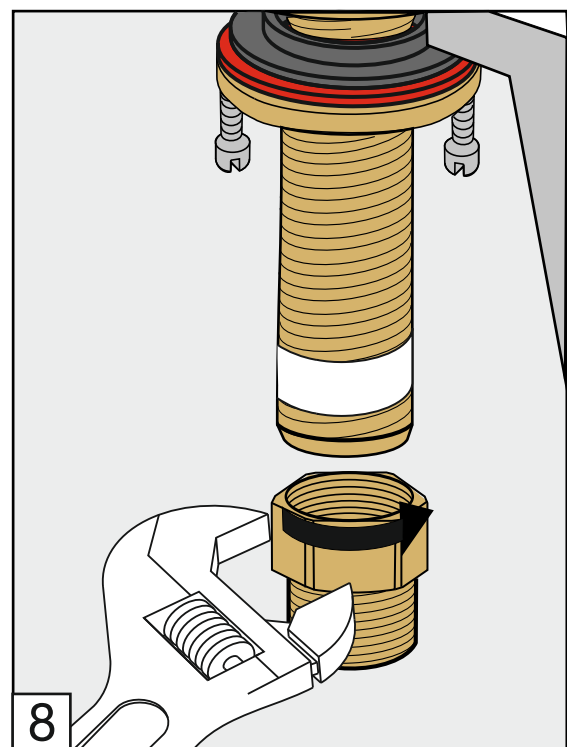

Required installation tools.

Provided.	Not provided.
 <p>Aerator tool</p>  <p>Allen wrench</p>	 <p>Phillips Screwdriver</p>  <p>Adjustable wrench</p>  <p>Channellock</p>  <p>Sealant tape</p>

Revere Roman tub faucet - Line 58

FV210/58-58L-58W

Roman tub faucet plus

Installation

Revere Roman tub faucet - Line 58

FV133/58.0- 58L - 58W
(Optional / not included)
Hand shower, diverter valve
& complete handle

Notes

Revere Roman tub faucet - Line 58