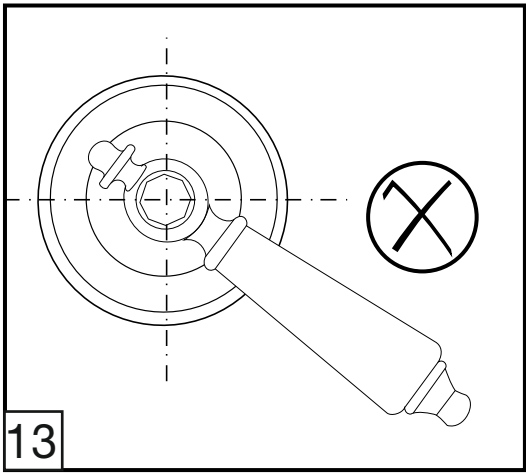

Required installation tools.

Provided.	Not provided.
 <p>Aerator tool</p>  <p>Allen wrench</p>	 <p>Phillips Screwdriver</p>  <p>Adjustable wrench</p>  <p>Channellock</p>  <p>Sealant tape</p>

Revere Roman tub faucet - Line 58

FV210/58-58L-58W

Roman tub faucet plus

Installation

Revere Roman tub faucet - Line 58

FV133/58.0- 58L - 58W
(Optional / not included)
Hand shower, diverter valve
& complete handle

Notes

Revere Roman tub faucet - Line 58