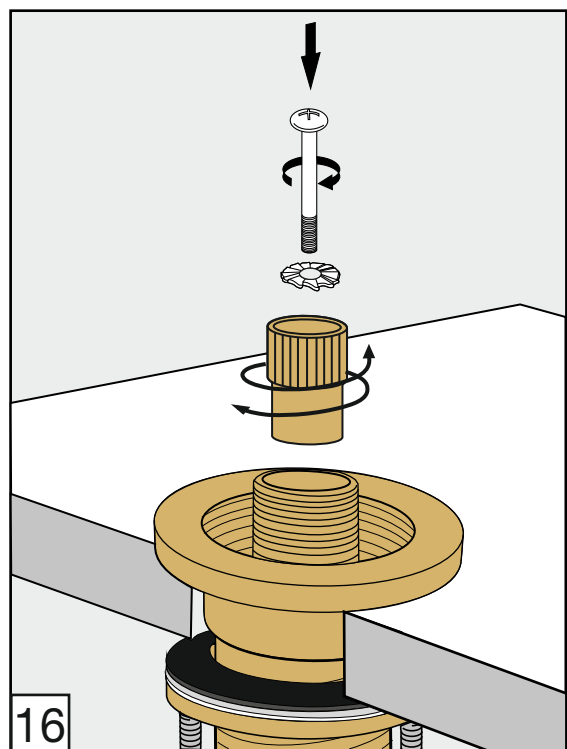

Required installation tools.

Provided.	Not provided.
 <p>Aerator tool</p>  <p>Allen wrench</p>	 <p>Phillips Screwdriver</p>  <p>Adjustable wrench</p>  <p>Channellock</p>  <p>Sealant tape</p>

Revere Roman tub faucet - Line 58

FV210/58-58L-58W

Roman tub faucet plus

Installation

Revere Roman tub faucet - Line 58

FV133/58.0- 58L - 58W
(Optional / not included)
Hand shower, diverter valve
& complete handle

Notes

Revere Roman tub faucet - Line 58