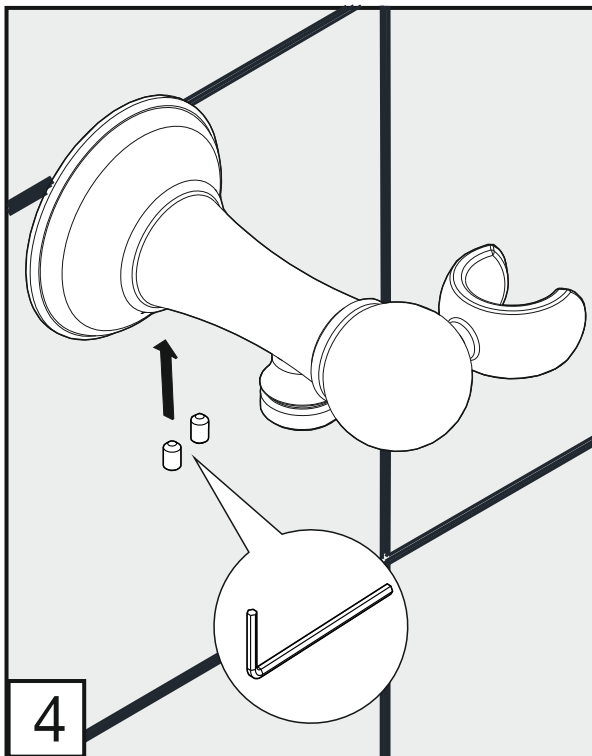

***Required installation tools.***

Provided	Not provided			
 Allen wrench	 Teflon tape	 Square	 Adjustable wrench	 Measuring tape
 Silicone grease				

**FV131/58**

Revere - Holder for hand Shower - Line 58