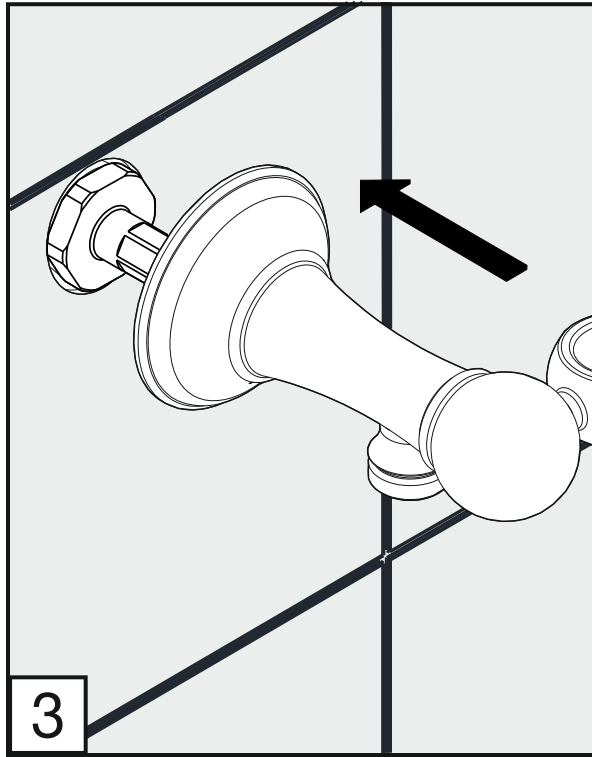

***Required installation tools.***

Provided	Not provided			
 Allen wrench	 Teflon tape	 Square	 Adjustable wrench	 Measuring tape
 Silicone grease				

**FV131/58**

Revere - Holder for hand Shower - Line 58