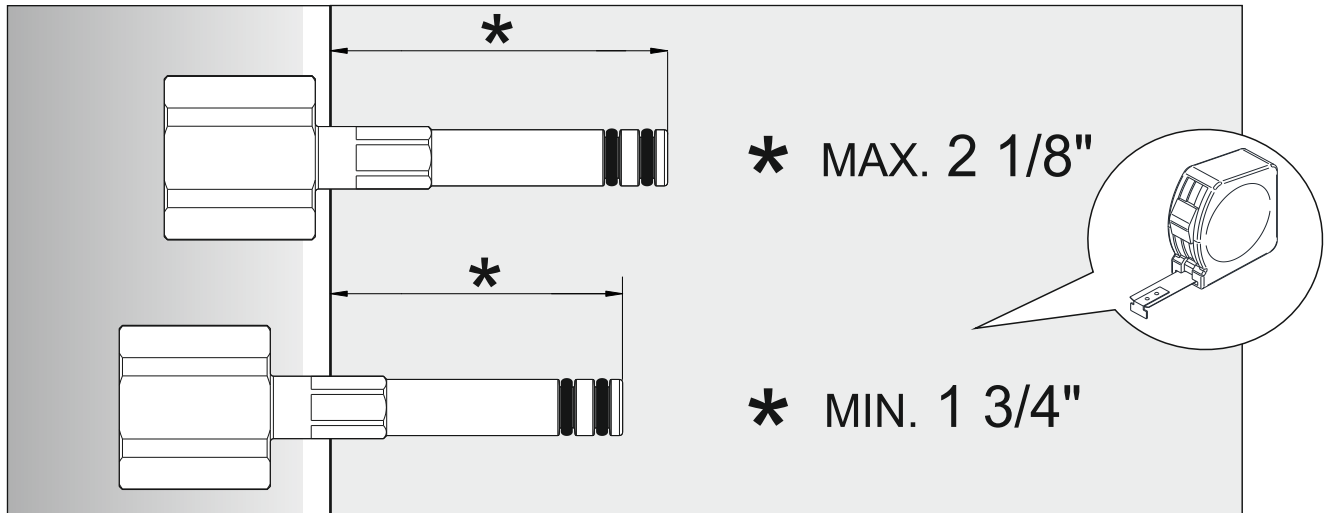

***Required installation tools.***

Provided	Not provided			
 Allen wrench	 Teflon tape	 Square	 Adjustable wrench	 Measuring tape
 Silicone grease				

**FV131/58**

Revere - Holder for hand Shower - Line 58