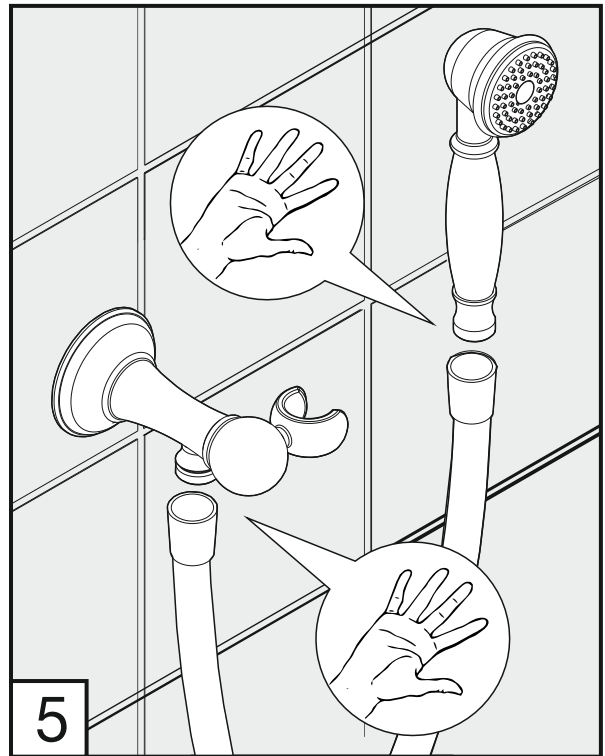

***Required installation tools.***

Provided	Not provided			
 Allen wrench	 Teflon tape	 Square	 Adjustable wrench	 Measuring tape
 Silicone grease				

**FV131/58**

Revere - Holder for hand Shower - Line 58