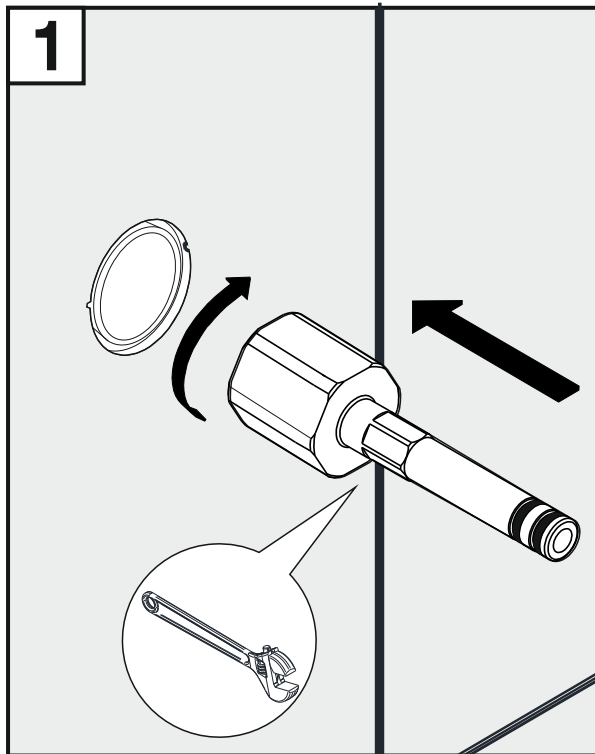

***Required installation tools.***

Provided	Not provided			
 Allen wrench	 Teflon tape	 Square	 Adjustable wrench	 Measuring tape
 Silicone grease				

**FV131/58**

Revere - Holder for hand Shower - Line 58