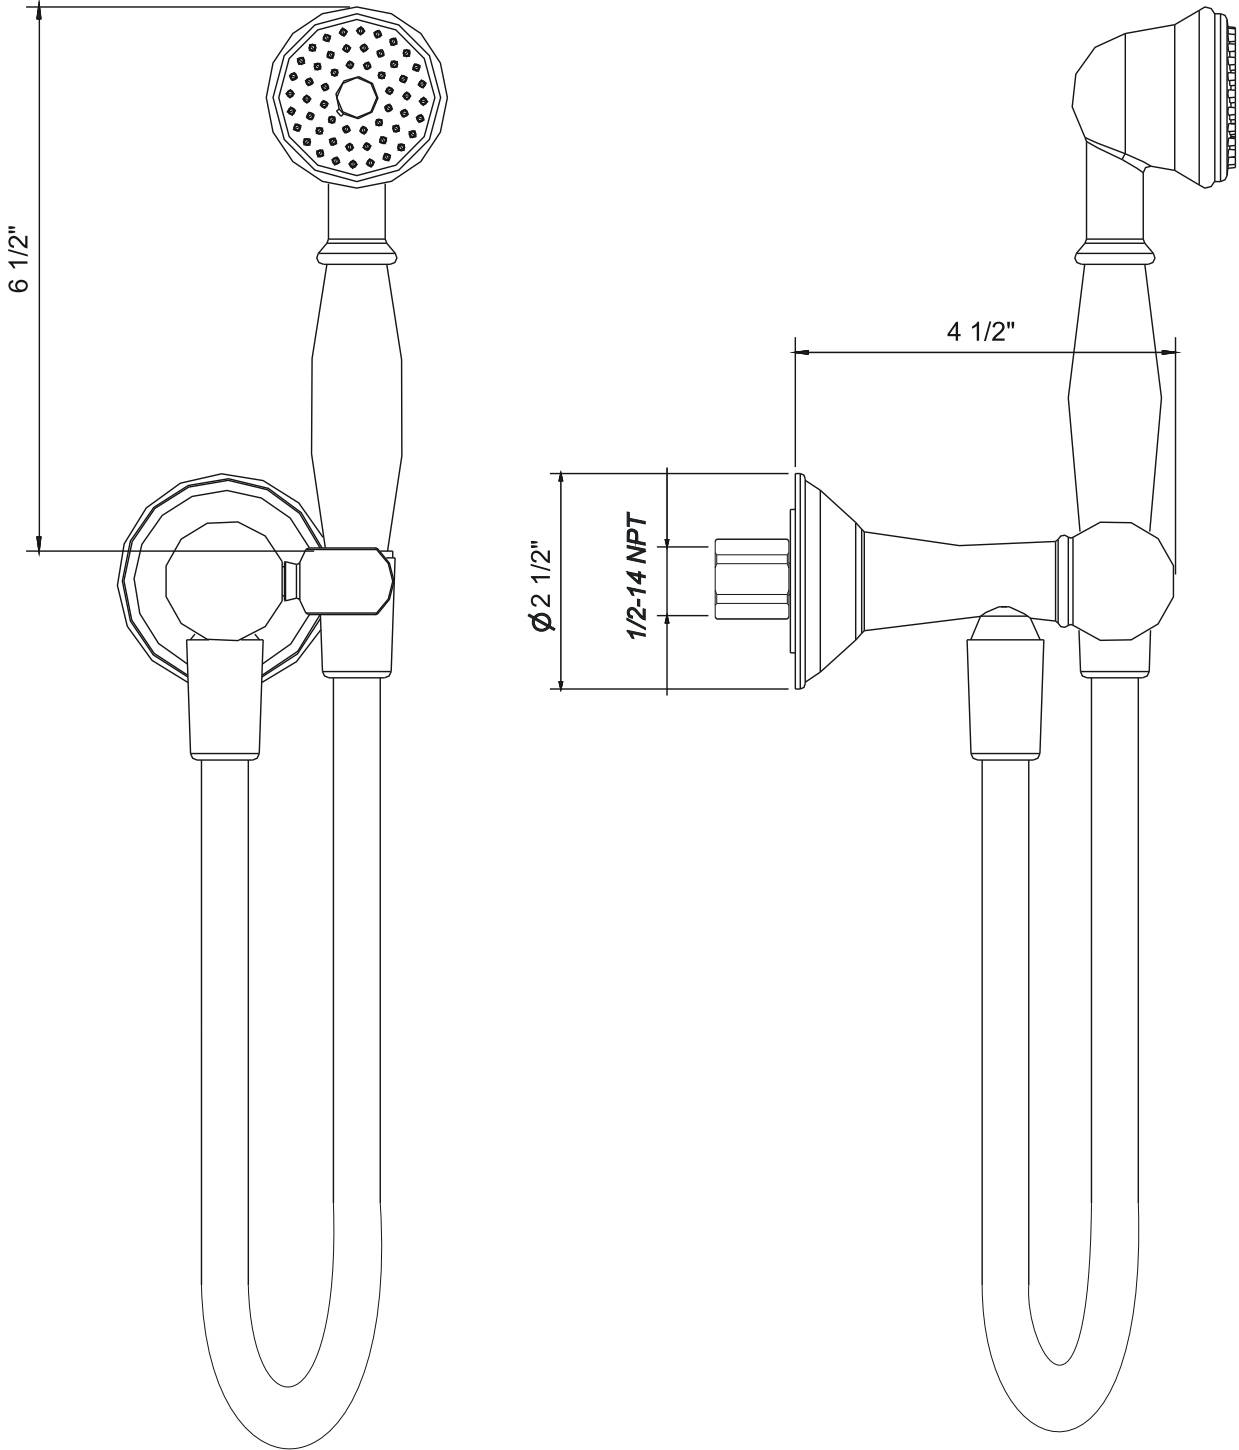

***Required installation tools.***

Provided	Not provided			
 Allen wrench	 Teflon tape	 Square	 Adjustable wrench	 Measuring tape
 Silicone grease				

**FV131/58**

Revere - Holder for hand Shower - Line 58