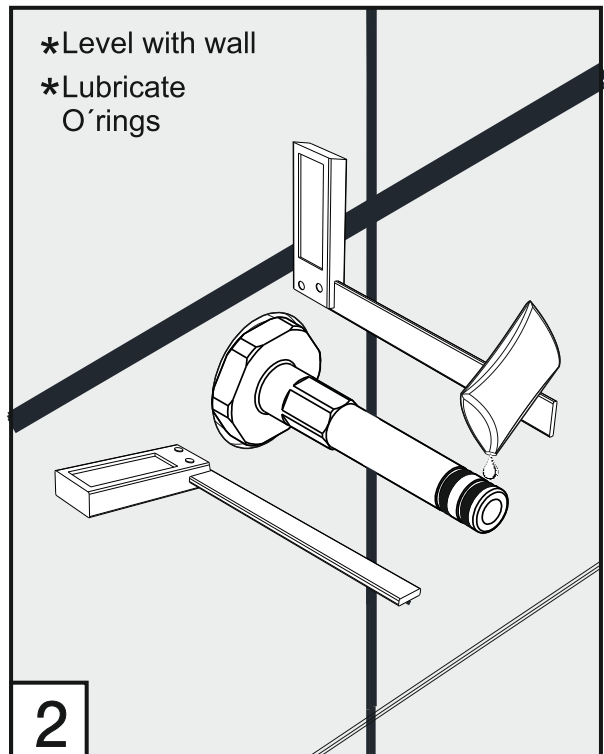

***Required installation tools.***

Provided	Not provided			
 Allen wrench	 Teflon tape	 Square	 Adjustable wrench	 Measuring tape
 Silicone grease				

**FV131/58**

Revere - Holder for hand Shower - Line 58