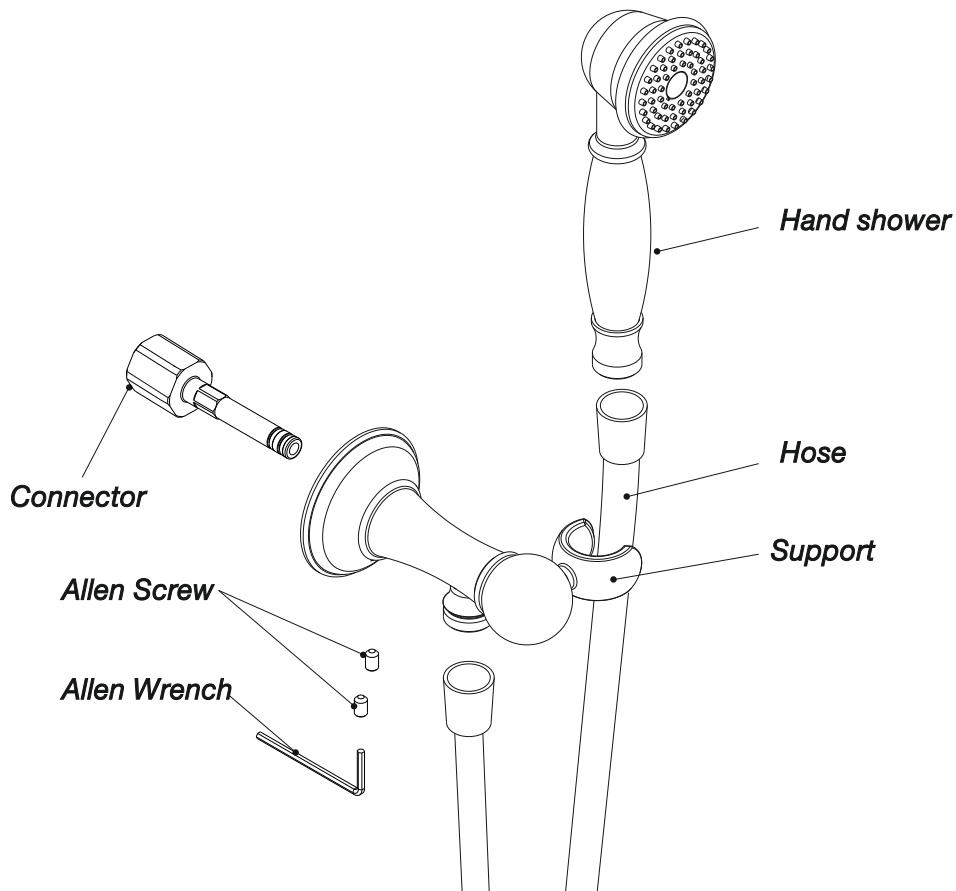

***Required installation tools.***

Provided	Not provided			
 Allen wrench	 Teflon tape	 Square	 Adjustable wrench	 Measuring tape
 Silicone grease				

**FV131/58**

Revere - Holder for hand Shower - Line 58