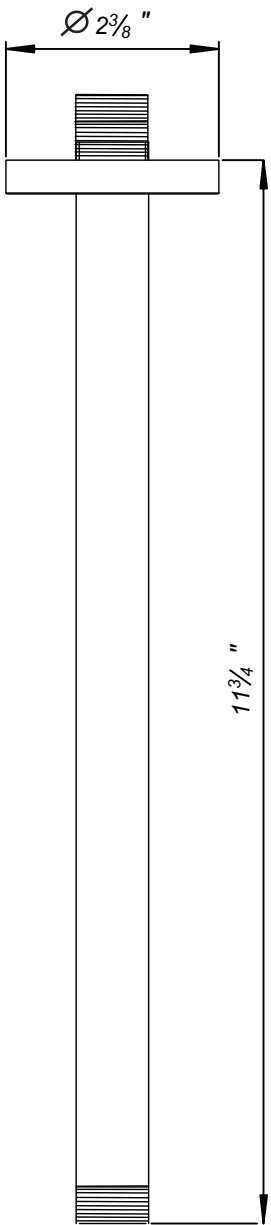

Before installing the shower head onto the arm, run the water through the arm to eliminate any debris.

Required installation tools. (provided)

Allen wrench

FV142/K6V

FV142/K6K

FV142

FV142L

FV142L/85