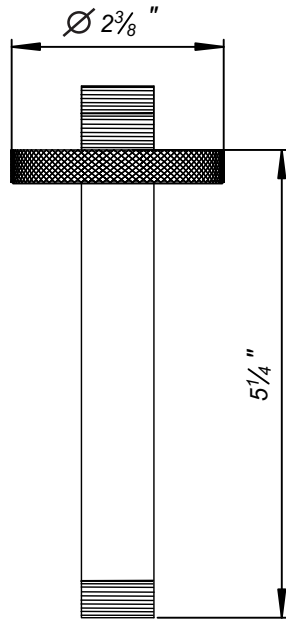

Before installing the shower head onto the arm, run the water through the arm to eliminate any debris.

Required installation tools. (provided)

Allen wrench

FV142/K6V

FV142/K6K

FV142

FV142L

FV142L/85