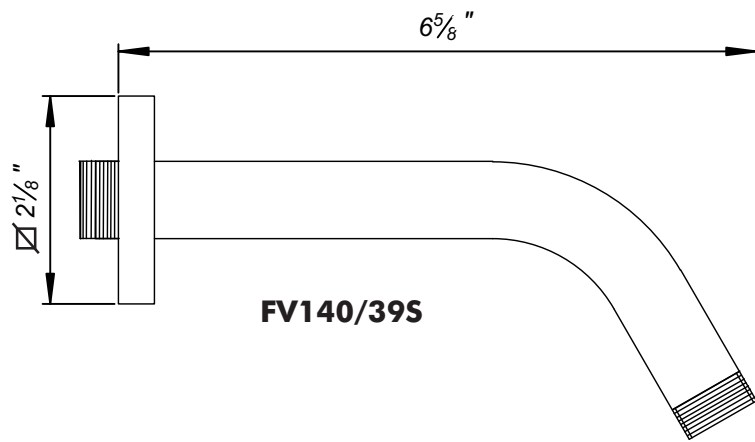

FV142L

FV142L/85

FV142/85