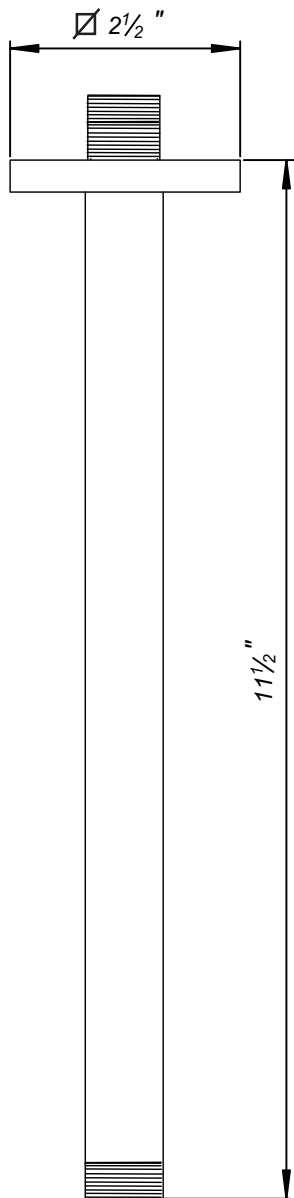

Before installing the shower head onto the arm, run the water through the arm to eliminate any debris.

Required installation tools. (provided)

Allen wrench

FV142/K6V

FV142/K6K

FV142

FV142L

FV142L/85