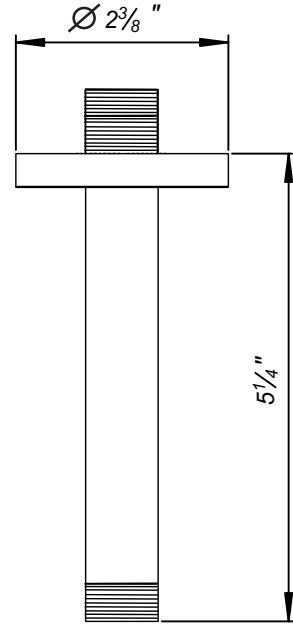

Before installing the shower head onto the arm, run the water through the arm to eliminate any debris.

Required installation tools. (provided)

Allen wrench

FV142/K6V

FV142/K6K

FV142

FV142L

FV142L/85