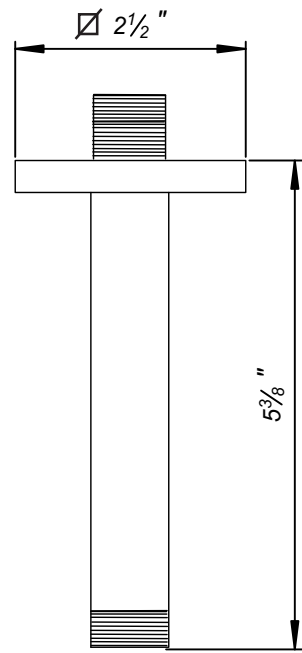

Before installing the shower head onto the arm, run the water through the arm to eliminate any debris.

Required installation tools. (provided)

Allen wrench

FV142/K6V

FV142/K6K

FV142

FV142L

FV142L/85