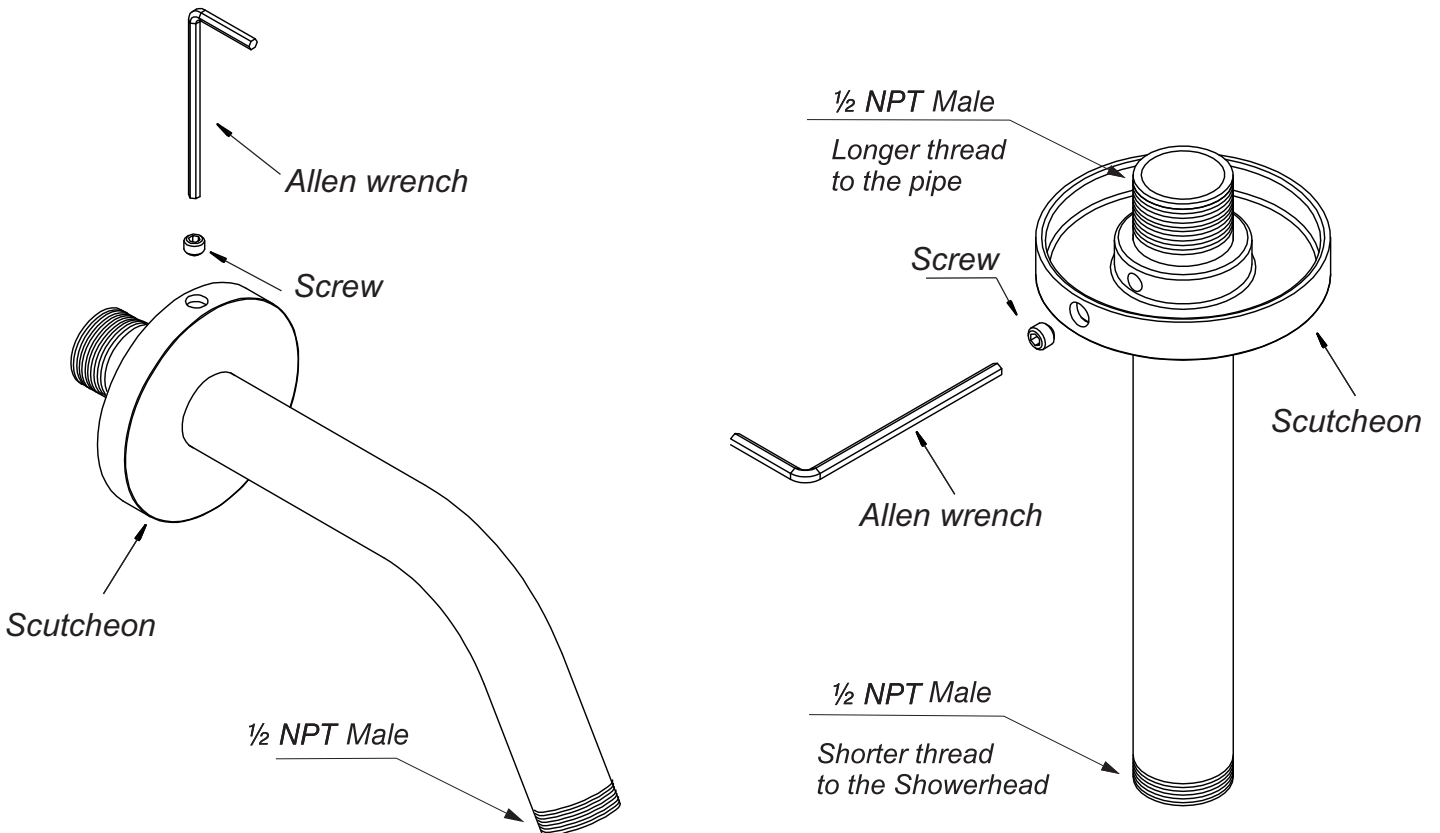

Brazos de ducha

Installation

CONGRATULATIONS !

This product has been subjected to stringent tests for its quality, performance and finish. We guarantee years of trouble free operation.

We thank you for your choice and above all for the trust you are placing in us. This trust is what motivates us to improve every day.

Before installing the shower head onto the arm, run the water through the arm to eliminate any debris.

Required installation tools. (provided)

Allen wrench

FV142/K6V

FV142/K6K

FV142

FV142L

FV142L/85