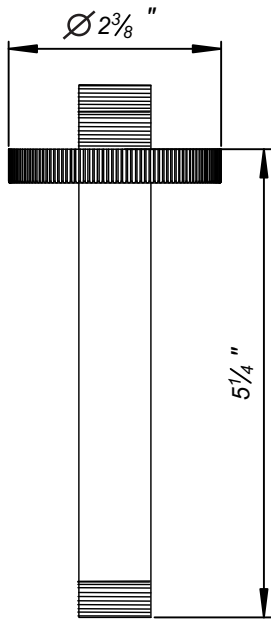

Before installing the shower head onto the arm, run the water through the arm to eliminate any debris.

Required installation tools. (provided)

Allen wrench

FV142/K6V

FV142/K6K

FV142

FV142L

FV142L/85