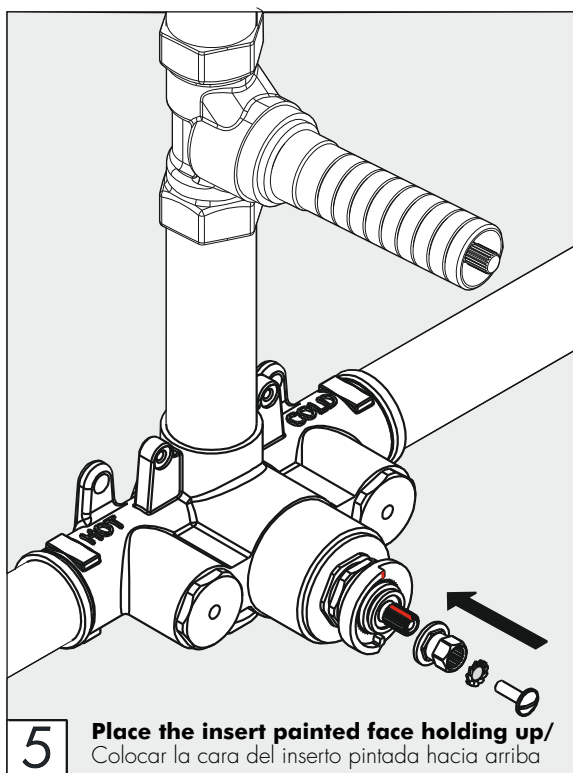

Installation / Instalación

Make sure valve closed position and water temperature /
Asegurarse que la válvula este cerrada y la temperatura del agua