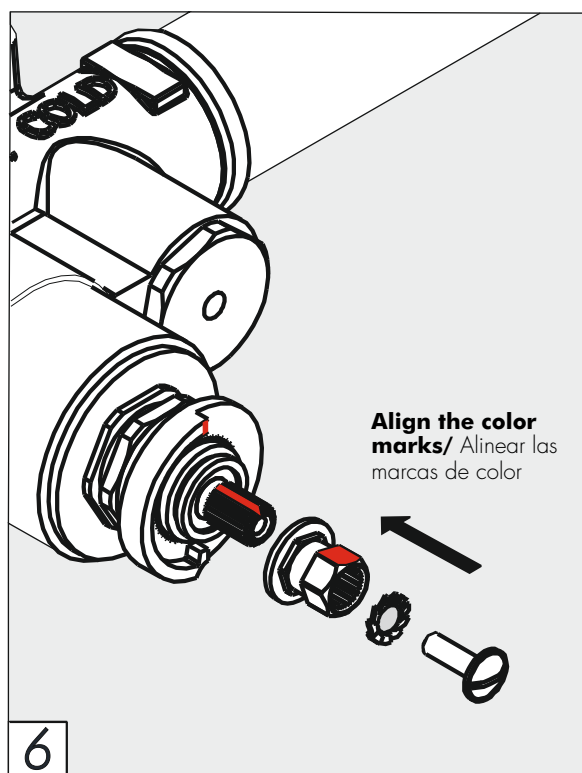

Installation / Instalación

Make sure valve closed position and water temperature /
Asegurarse que la válvula este cerrada y la temperatura del agua