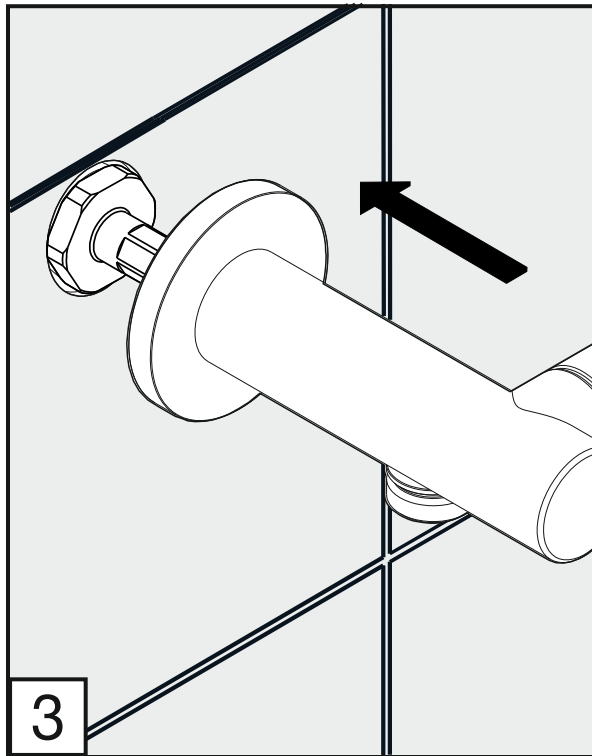

Not Provided / No Provistas

Teflon tape
Cinta de Teflón

Square
Escuadra

Adjustable wrench
Llave ajustable

Measuring tape
Cinta métrica

WARRANTY: For more information please visit <https://franzviegener.com/warranty/>