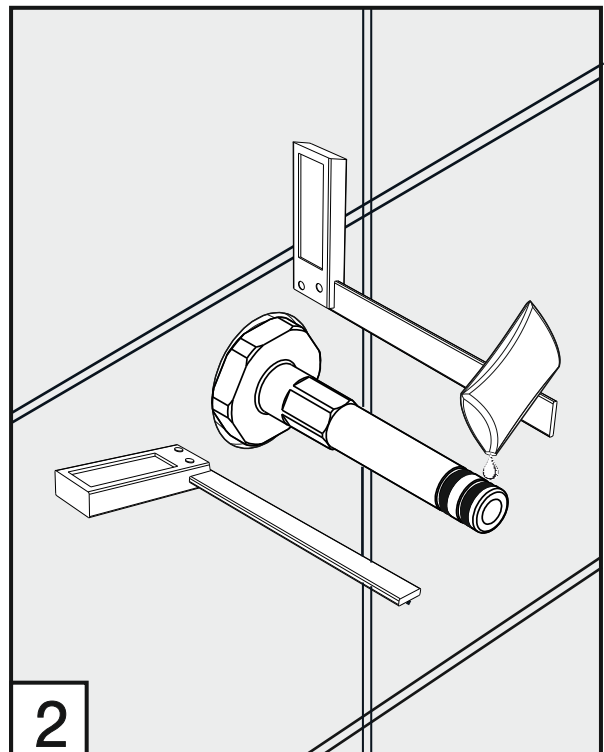

Not Provided / No Provistas

Teflon tape
Cinta de Teflón

Square
Escuadra

Adjustable wrench
Llave ajustable

Measuring tape
Cinta métrica

WARRANTY: For more information please visit <https://franzviegener.com/warranty/>