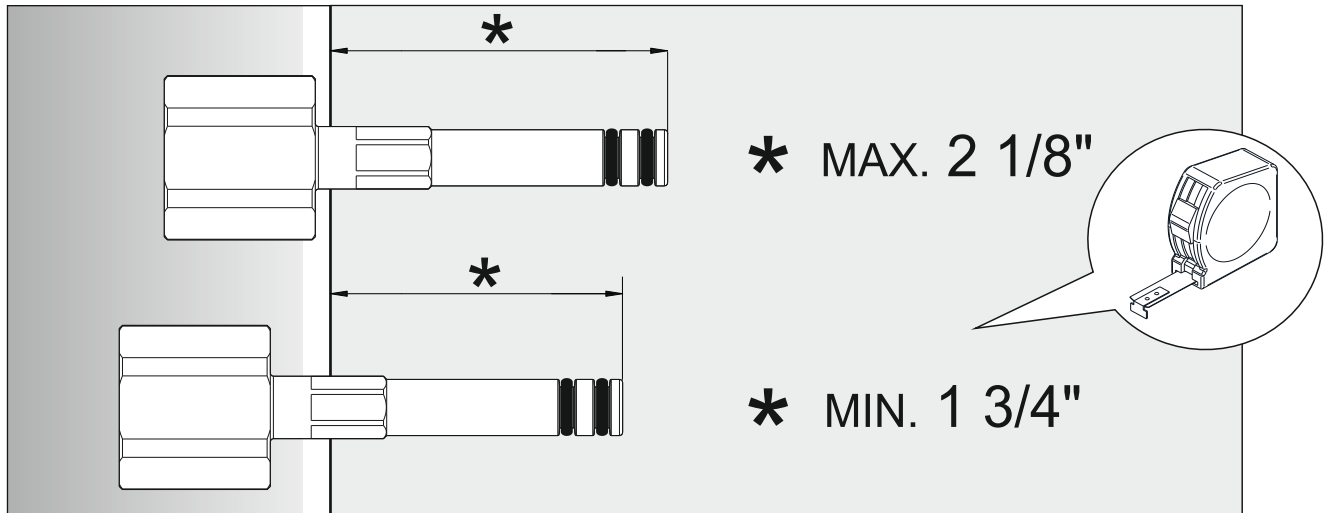

Not Provided / No Provistas

Teflon tape
Cinta de Teflón

Square
Escuadra

Adjustable wrench
Llave ajustable

Measuring tape
Cinta métrica

WARRANTY: For more information please visit <https://franzviegener.com/warranty/>