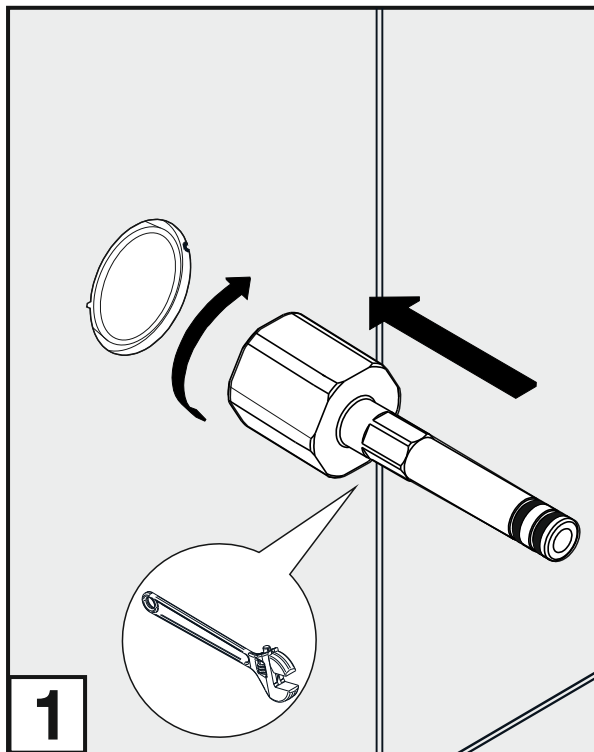

Not Provided / No Provistas

Teflon tape
Cinta de Teflón

Square
Escuadra

Adjustable wrench
Llave ajustable

Measuring tape
Cinta métrica

WARRANTY: For more information please visit <https://franzviegener.com/warranty/>