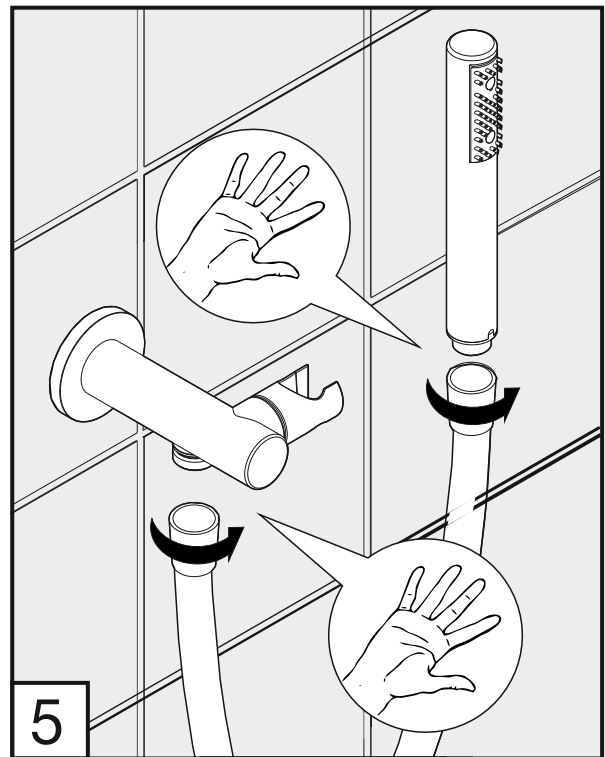

Not Provided / No Provistas

Teflon tape
Cinta de Teflón

Square
Escuadra

Adjustable wrench
Llave ajustable

Measuring tape
Cinta métrica

WARRANTY: For more information please visit <https://franzviegener.com/warranty/>