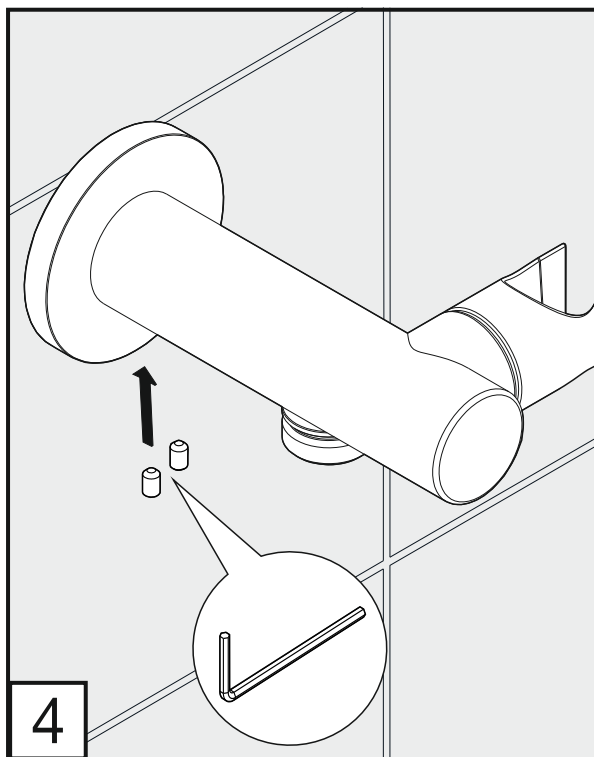

Not Provided / No Provistas

Teflon tape
Cinta de Teflón

Square
Escuadra

Adjustable wrench
Llave ajustable

Measuring tape
Cinta métrica

WARRANTY: For more information please visit <https://franzviegener.com/warranty/>