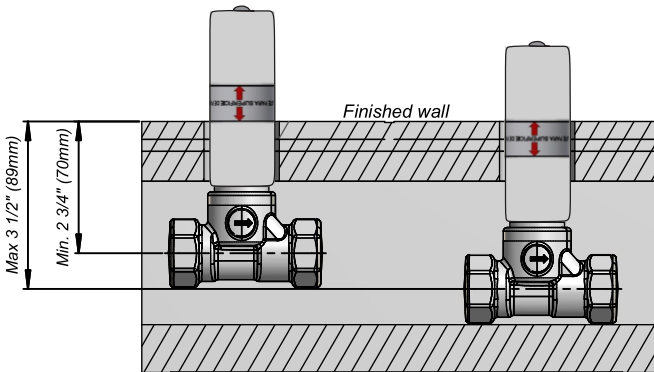

FV480.BASE 19 - 3/4" Stop valve / Volume control

Installation levels

These measures are for lines:

- | | |
|-----------------|----------------------|
| Libby - 39 | City - 88 |
| Alesia - 49 | Industrial Chic - J1 |
| Revere - 58 | Lollipop - J2 |
| Nerea - 59 | Edge - J3 |
| Casablanca - 60 | Domino - J4 |
| Dominic - 85 | Skyline - J9 |

If you have a different line please contact your dealer

Warning:

*To prevent severe damage to valve,
any solder/braze process must be
performed a min. of 4" from ports.*

WARRANTY: For more information please visit <https://franzviegenger.com/warranty/>