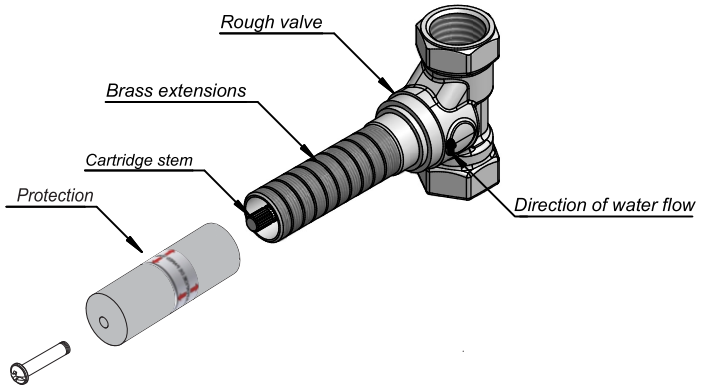

FV480.BASE 19 - 3/4" Stop valve / Volume control

Installation levels

These measures are for lines:

- | | |
|-----------------|----------------------|
| Libby - 39 | City - 88 |
| Alesia - 49 | Industrial Chic - J1 |
| Revere - 58 | Lollipop - J2 |
| Nerea - 59 | Edge - J3 |
| Casablanca - 60 | Domino - J4 |
| Dominic - 85 | Skyline - J9 |

If you have a different line please contact your dealer

Warning:

*To prevent severe damage to valve,
any solder/braze process must be
performed a min. of 4" from ports.*

WARRANTY: For more information please visit <https://franzviegenger.com/warranty/>